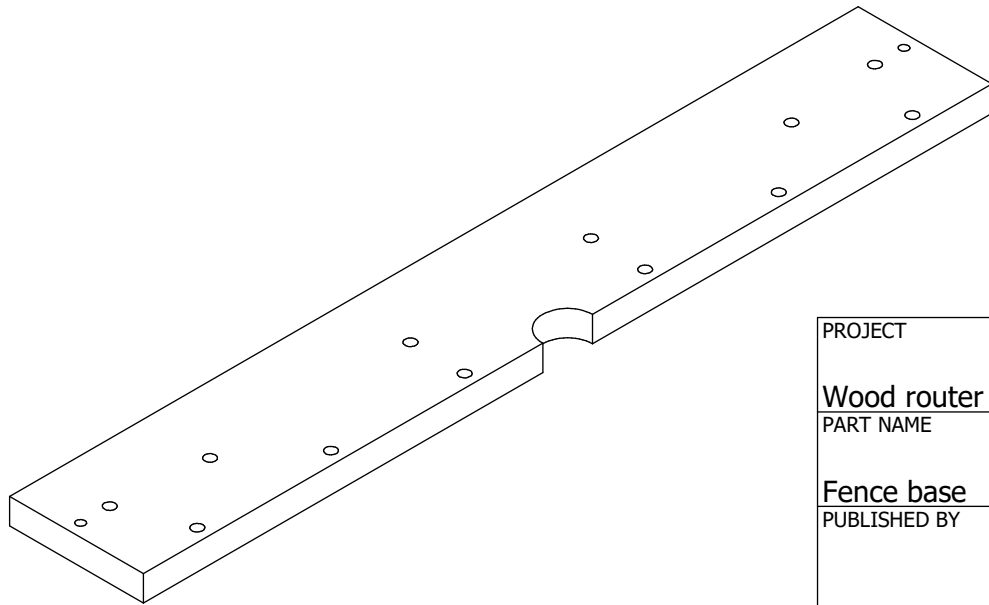

A (1 : 2)

Note: All units in mm.

PROJECT	CREATED BY	APPROVED BY	DATE	VERSION
Wood router table - size 560 mm	J. Zeron	A. Morillo	14/10/2021	1.0
PART NAME	FILE NAME			POS
Fence base	Fence base.ipt			3.1
PUBLISHED BY		DOC. TYPE	MATERIAL	QUANTITY
		Part	Hardwood	1
		LICENCE	SCALE	SHEET
OHO e.V.		CC-BY-SA 4.0	1:4	15 /22