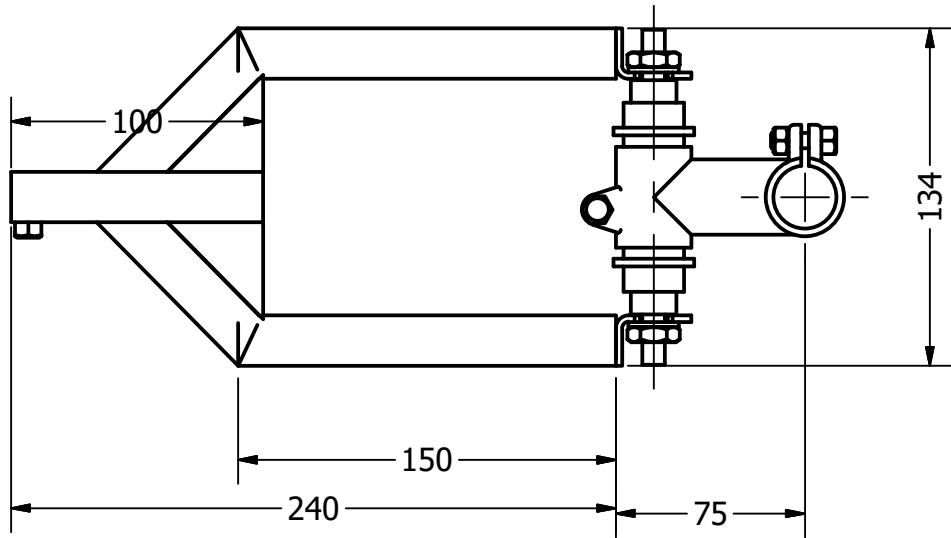

D

C

B

A

2

1

Project Crowd bicycle trailer		Created by D. Mosquera		Approved by D. Jeager	
Part Name support fork		Part Code 3		Document Type ASSEMBLY	
Redesigned by 	Original drawing from 	License CC-BY-SA 4.0	File Name oseg_dct_support fork.iam	Version 1.0	Quantity 1
		Scale 1:1	Sheet 28	Date 04.12.20	