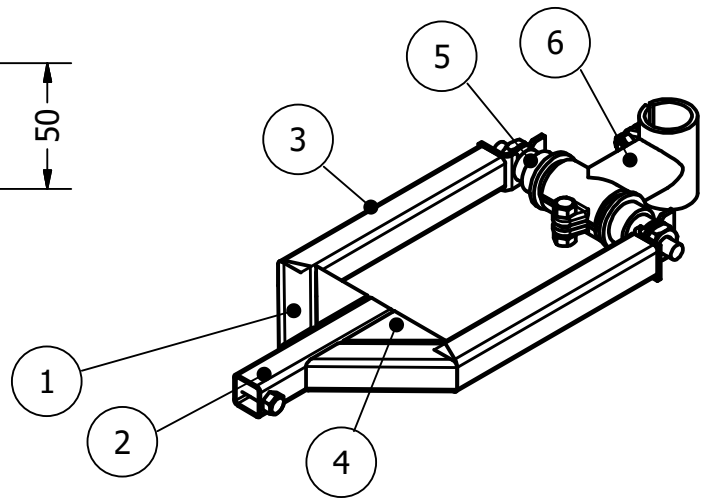

D

C

B

A

2

1

Project Crowd bicycle trailer		Created by D. Mosquera		Approved by D. Jeager	
Part Name support fork		Part Code 3		Document Type ASSEMBLY	
Redesigned by 	Original drawing from 	License CC-BY-SA 4.0	File Name oseg_dct_support fork.iam	Version 1.0	Quantity 1
		Scale 1:1	Sheet 28	Date 04.12.20	