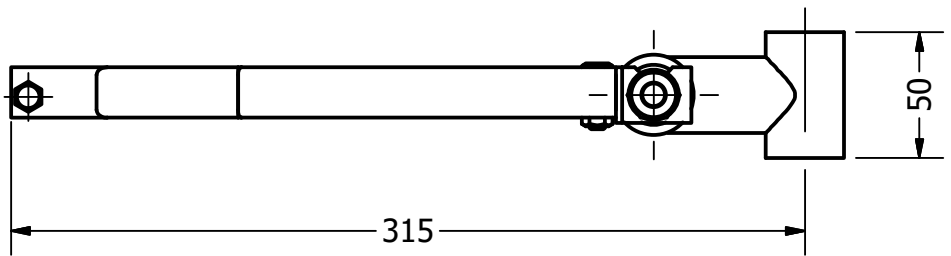

D

C

B

A

2

1

Project Crowd bicycle trailer		Created by D. Mosquera		Approved by D. Jeager	
Part Name support fork		Part Code 3		Document Type ASSEMBLY	
Redesigned by 	Original drawing from 	License CC-BY-SA 4.0	File Name oseg_dct_support fork.iam	Version 1.0	Quantity 1
		Scale 1:1	Sheet 28	Date 04.12.20	