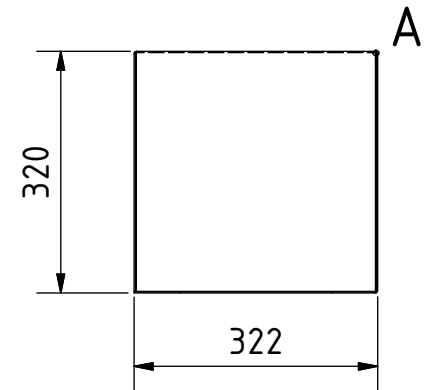

A ( 1 : 0.30 )

B ( 1 : 0.50 )

Note: All units in mm.

PROJECT	CREATED BY	APPROVED BY	DATE	VERSION
Rocket Bread Oven	D. Rodriguez	A. Morillo	25/10/2021	1.0
PART NAME	FILE NAME			POS
Combustion box	Combustion box.ipt			5.1
DEVELOPED BY	REDESIGNED BY	DOC. TYPE	MATERIAL	QUANTITY
		Part	Steel C45	1
GIZ		LICENCE	SCALE	SHEET
		CC-BY-SA 4.0	1:12	26 /36