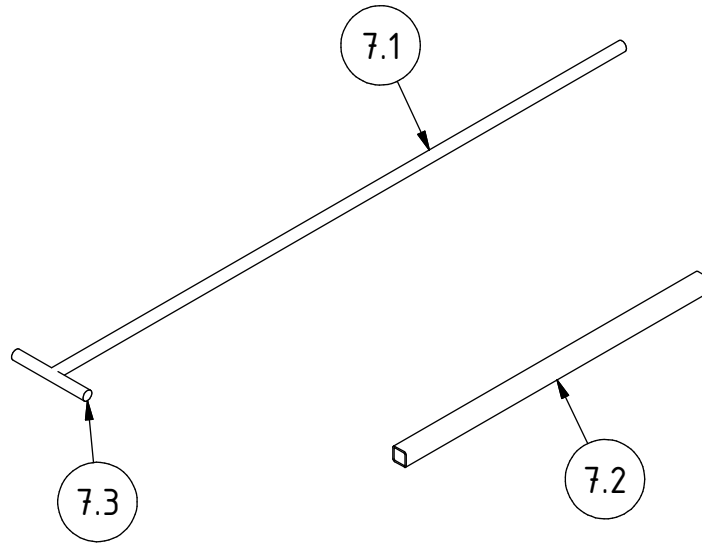

A ( 1 : 1 )

B ( 1 : 1 )

Note: All units in mm.

PROJECT	CREATED BY	APPROVED BY	DATE	VERSION
Rocket Bread Oven	D. Rodriguez	A. Morillo	25/10/2021	1.0
PART NAME	FILE NAME			POS
Ash remover	Ash remover.ipn			7.0
DEVELOPED BY	REDESIGNED BY	DOC. TYPE	MATERIAL	QUANTITY
		Assembly		1
		LICENCE	SCALE	SHEET
GIZ		CC-BY-SA 4.0	1:6	36 /36