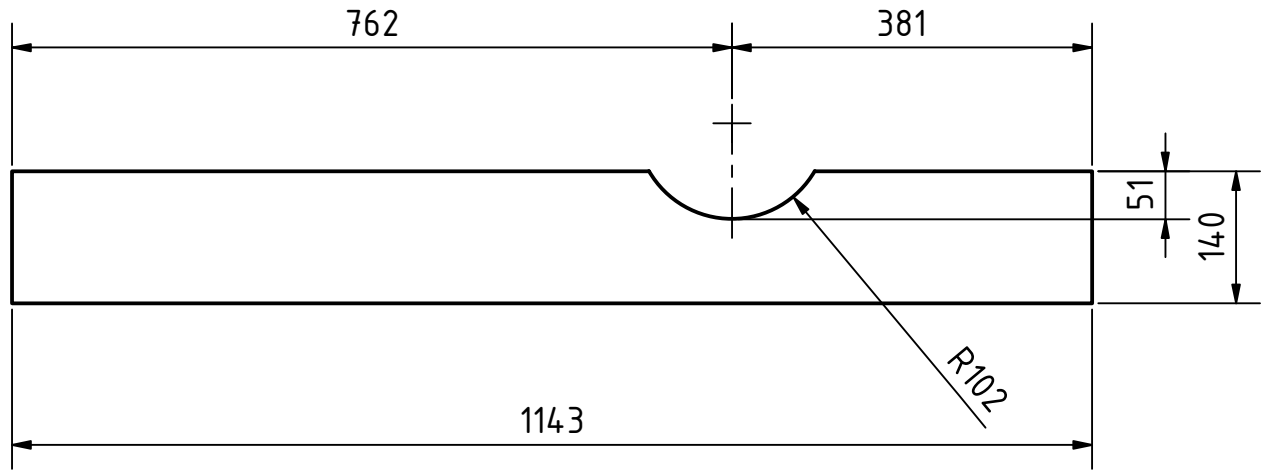

PROJECT		CREATED BY	APPROVED BY	DATE	VERSION
Goat milking parlor		E. CEBALLOS	A. MORILLO	16-05-2021	1.0
PART NAME		FILE NAME			PART CODE
Upper_table_1_MIR		Table_upper_1_MIR.ipt			6
DEVELOPED BY	REDESIGNED BY	SUPPORTED BY	DOC. TYPE	MATERIAL	QUANTITY
				Kiln-dried pine	1
AMERICAN PEACE CORPS OHO e.V.			LICENCE	SCALE	SHEET
			CC-BY-SA 4.0	1:8	9 /14