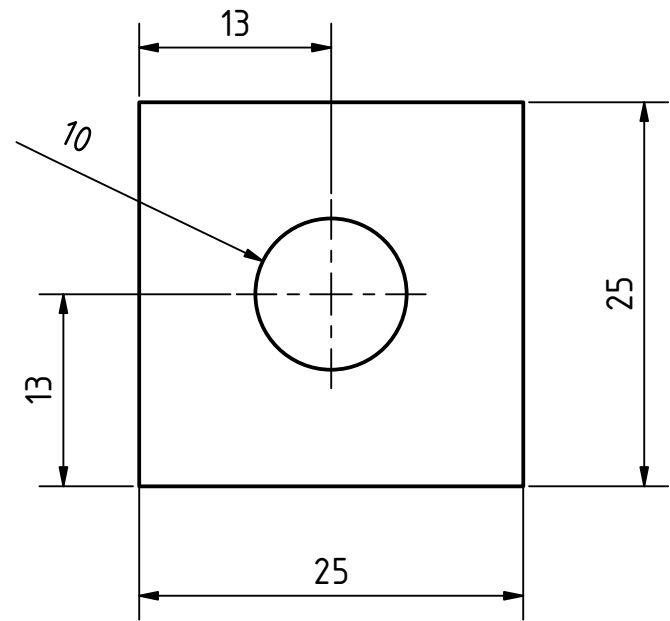

PROJECT		CREATED BY	APPROVED BY	DATE	VERSION
Goat milking parlor		E. CEBALLOS	A. MORILLO	16-05-2021	1.0
PART NAME		FILE NAME			PART CODE
Top		Tope.ipt			10
DEVELOPED BY	REDESIGNED BY	SUPPORTED BY	DOC. TYPE	MATERIAL	QUANTITY
				Kiln-dried pine	1
AMERICAN PEACE CORPS		OHO e.V.	LICENCE		SCALE
			CC-BY-SA 4.0		2:1
					SHEET
					13 /14