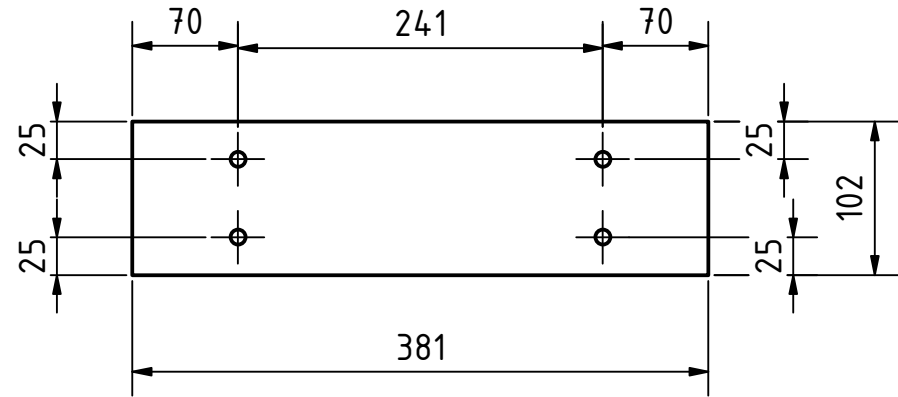

PROJECT		CREATED BY		APPROVED BY		DATE	VERSION	
Goat milking parlor		E. CEBALLOS		A. MORILLO		16-05-2021	1.0	
PART NAME		FILE NAME					PART CODE	
Upper_table_3		Table_upper_3.ipt					7	
DEVELOPED BY	REDESIGNED BY	SUPPORTED BY		DOC. TYPE	MATERIAL		QUANTITY	
					Kiln-dried pine		2	
AMERICAN PEACE CORPS		OHO e.V.		LICENCE		SCALE	SHEET	
				CC-BY-SA 4.0		1:5	10 /14