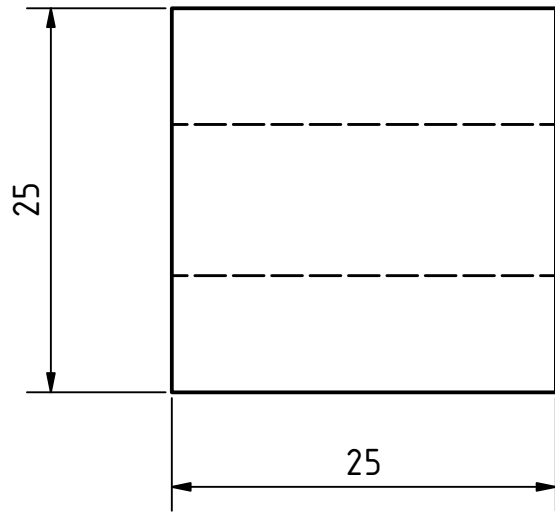

PROJECT		CREATED BY	APPROVED BY	DATE	VERSION
Goat milking parlor		E. CEBALLOS	A. MORILLO	16-05-2021	1.0
PART NAME		FILE NAME			PART CODE
Top		Tope.ipt			10
DEVELOPED BY	REDESIGNED BY	SUPPORTED BY	DOC. TYPE	MATERIAL	QUANTITY
				Kiln-dried pine	1
AMERICAN PEACE CORPS		OHO e.V.	LICENCE		SCALE
			CC-BY-SA 4.0		2:1
					SHEET
					13 /14