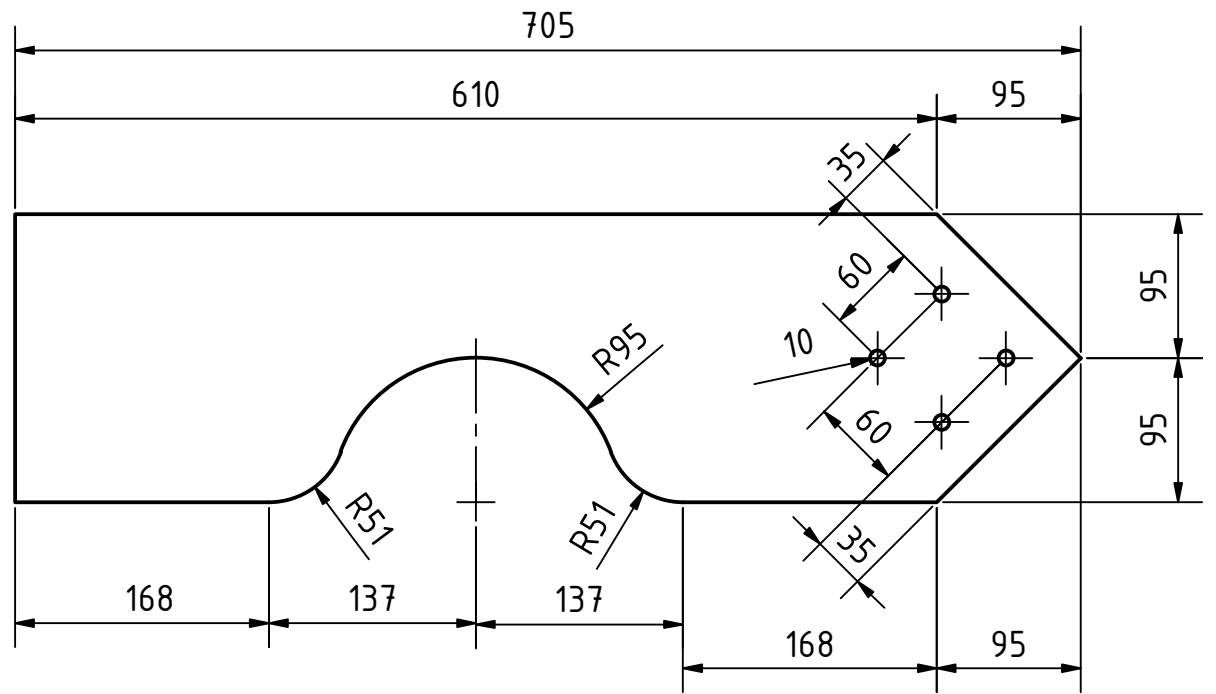

PROJECT		CREATED BY	APPROVED BY	DATE	VERSION
Goat milking parlor		E. CEBALLOS	A. MORILLO	16-05-2021	1.0
PART NAME		FILE NAME			PART CODE
platform_2		platform_2.ipt			3
DEVELOPED BY	REDESIGNED BY	SUPPORTED BY	DOC. TYPE	MATERIAL	QUANTITY
				Kiln-dried pine	1
AMERICAN PEACE CORPS		OHO e.V.	LICENCE		SHEET
			CC-BY-SA 4.0	SCALE	6 / 14
				1:5