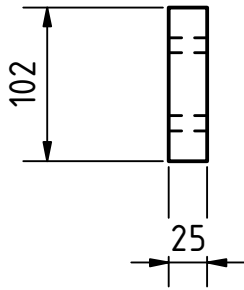

PROJECT		CREATED BY		APPROVED BY		DATE	VERSION	
Goat milking parlor		E. CEBALLOS		A. MORILLO		16-05-2021	1.0	
PART NAME		FILE NAME					PART CODE	
Upper_table_3		Table_upper_3.ipt					7	
DEVELOPED BY	REDESIGNED BY	SUPPORTED BY		DOC. TYPE	MATERIAL		QUANTITY	
					Kiln-dried pine		2	
AMERICAN PEACE CORPS		OHO e.V.		LICENCE		SCALE	SHEET	
				CC-BY-SA 4.0		1:5	10 /14