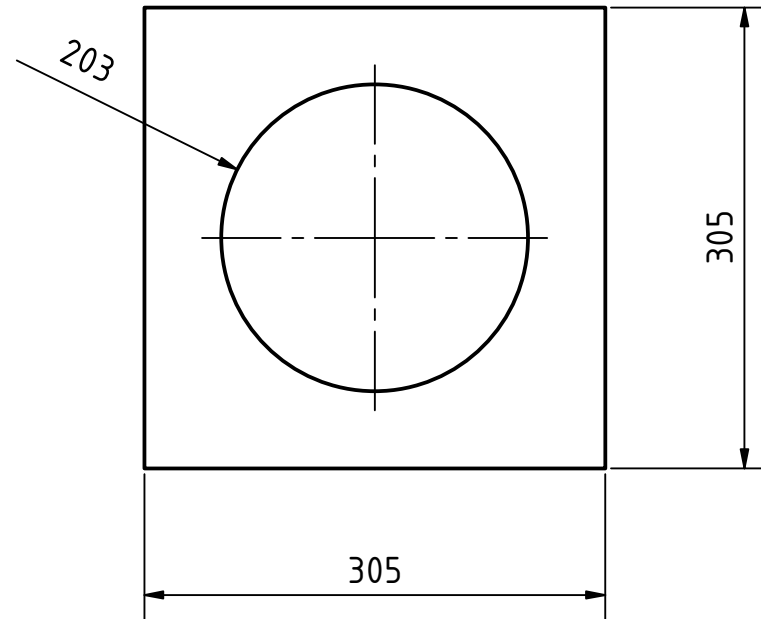

PROJECT		CREATED BY	APPROVED BY	DATE	VERSION
Goat milking parlor		E. CEBALLOS	A. MORILLO	16-05-2021	1.0
PART NAME		FILE NAME			PART CODE
Bucket_base		Bucket_base.ipt			9
DEVELOPED BY	REDESIGNED BY	SUPPORTED BY	DOC. TYPE	MATERIAL	QUANTITY
				Kiln-dried pine	1
AMERICAN PEACE CORPS		OHO e.V.	LICENCE	SCALE	SHEET
			CC-BY-SA 4.0	1:5	12 /14