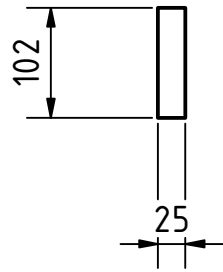

PROJECT		CREATED BY	APPROVED BY	DATE	VERSION
Goat milking parlor		E. CEBALLOS	A. MORILLO	16-05-2021	1.0
PART NAME		FILE NAME			PART CODE
Upper_table_4		Table_upper_4.ipt			8
DEVELOPED BY	REDESIGNED BY	SUPPORTED BY	DOC. TYPE	MATERIAL	QUANTITY
				Kiln-dried pine	1
AMERICAN PEACE CORPS			LICENCE	SCALE	SHEET
OHO e.V.			CC-BY-SA 4.0	1:7	11 /14