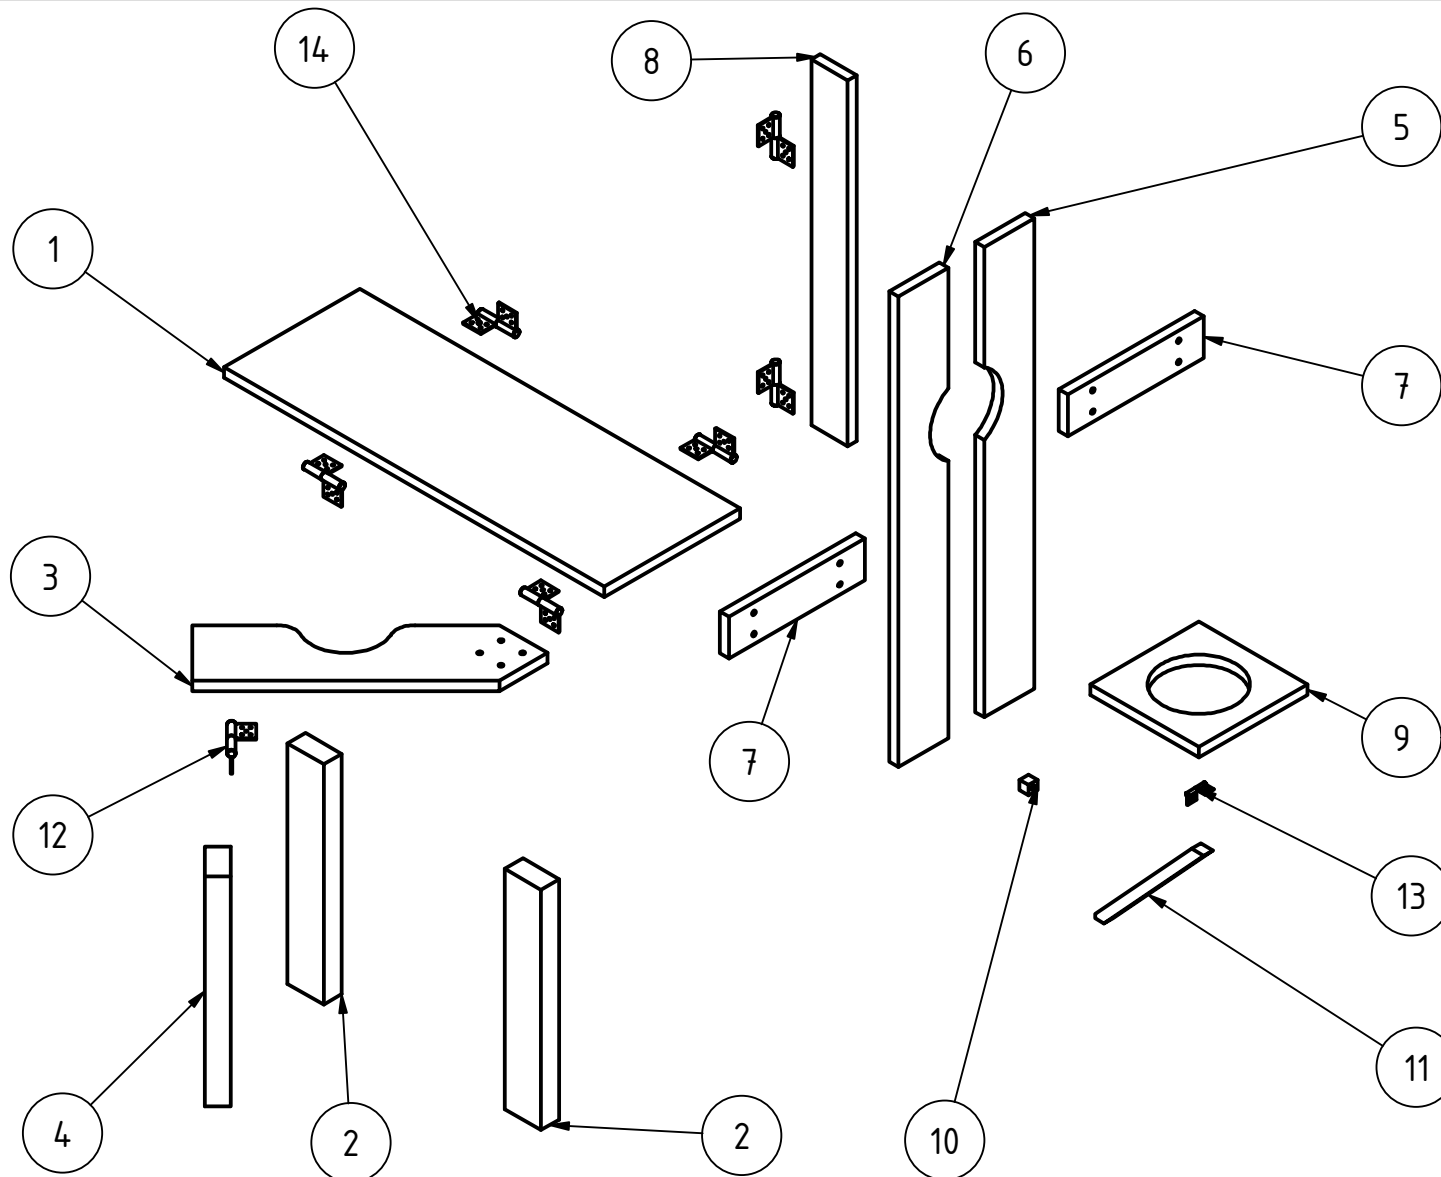

PROJECT		CREATED BY		APPROVED BY		DATE		VERSION	
Goat milking parlor		E. CEBALLOS		A. MORILLO		16-05-2021		1.0	
PART NAME		FILE NAME						PART CODE	
Goat milking parlor		rpr_gmp_goat-milking-parlor						A1	
DEVELOPED BY		REDESIGNED BY		SUPPORTED BY		DOC. TYPE		MATERIAL	
						ASSEMBLY		WOOD AND STEEL	
AMERICAN PEACE CORPS		OHO e.V.				LICENCE		SCALE	
						CC-BY-SA 4.0		1:25	
								QUANTITY	
								1	
								SHEET	
								1 / 14	

PART LIST							
POS	POS.OLD	QTY	PART NAME	FILE NAME	PART TYPE	SPECIFICATIONS	SHEET
A			Goat milking parlor	rpr_gmp-goat-milking-parlor.iam			1-2
B			Part List				3
1		1	platform	platform.ipt	Production	Kiln-dried pine, thickness 1"	4
2		2	leg_1	leg_1.ipt	Production	Kiln-dried pine, thickness 2"	5
3		1	platform_2	plataform_2.ipt	Production	Kiln-dried pine, thickness 1"	6
4		1	leg_3	leg_3.ipt	Production	Kiln-dried pine, thickness 2"	7
5		1	Upper_table_1	Table_upper_1.ipt	Production	Kiln-dried pine, thickness 1"	8
6		1	Upper_table_1_MIR	Table_upper_1_MIR.ipt	Production	Kiln-dried pine, thickness 1"	9
7		2	Upper_table_3	Table_upper_3.ipt	Production	Kiln-dried pine, thickness 1"	10
8		1	Upper_table_4	Table_upper_4.ipt	Production	Kiln-dried pine, thickness 1"	11
9		1	Bucket_base	Bucket_base.ipt	Production	Kiln-dried pine, thickness 1"	12
10		1	Top	Tope.ipt	Production	Kiln-dried pine, thickness 1"	13
11		1	arm	arm.ipt	Production	Kiln-dried pine, thickness 1"	14
12		7	medium hinge	Bisagra.ipt	Standard	medium hinge 4"x2"	
13		3	small hinge	Bisagra peque a.ipt	Standard	small hinge 2"x1"	
14		40	screw ISO 7050 - ST3,5 x 13 - C - H		Standard	DIN EN ISO 7050 - C-H ST3,5x32 C	