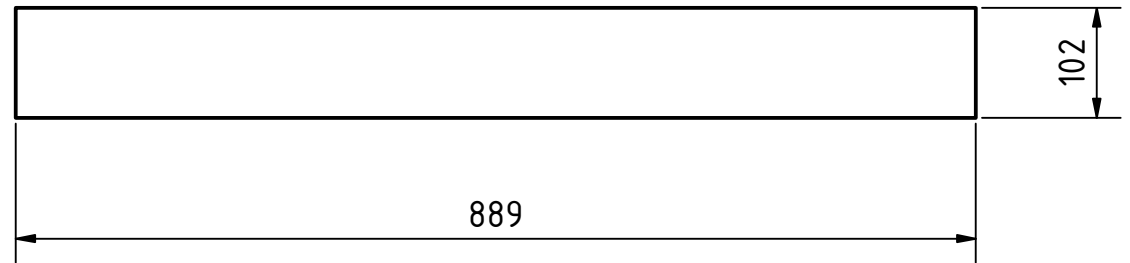

PROJECT		CREATED BY	APPROVED BY	DATE	VERSION
Goat milking parlor		E. CEBALLOS	A. MORILLO	16-05-2021	1.0
PART NAME		FILE NAME			PART CODE
Upper_table_4		Table_upper_4.ipt			8
DEVELOPED BY	REDESIGNED BY	SUPPORTED BY	DOC. TYPE	MATERIAL	QUANTITY
				Kiln-dried pine	1
AMERICAN PEACE CORPS			LICENCE	SCALE	SHEET
OHO e.V.			CC-BY-SA 4.0	1:7	11 /14