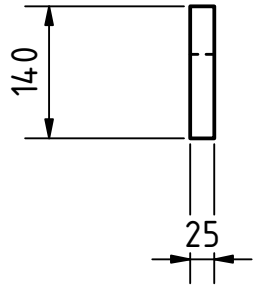

PROJECT		CREATED BY	APPROVED BY	DATE	VERSION
Goat milking parlor		E. CEBALLOS	A. MORILLO	16-05-2021	1.0
PART NAME		FILE NAME			PART CODE
Upper_table_1		Table_upper_1.ipt			5
DEVELOPED BY	REDESIGNED BY	SUPPORTED BY	DOC. TYPE	MATERIAL	QUANTITY
				Kiln-dried pine	1
AMERICAN PEACE CORPS OHO e.V.			LICENCE	SCALE	SHEET
			CC-BY-SA 4.0	1:8	8 /14