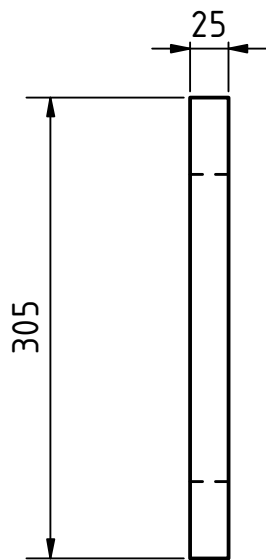

PROJECT		CREATED BY	APPROVED BY	DATE	VERSION
Goat milking parlor		E. CEBALLOS	A. MORILLO	16-05-2021	1.0
PART NAME		FILE NAME			PART CODE
Bucket_base		Bucket_base.ipt			9
DEVELOPED BY	REDESIGNED BY	SUPPORTED BY	DOC. TYPE	MATERIAL	QUANTITY
				Kiln-dried pine	1
AMERICAN PEACE CORPS		OHO e.V.	LICENCE	SCALE	SHEET
			CC-BY-SA 4.0	1:5	12 /14