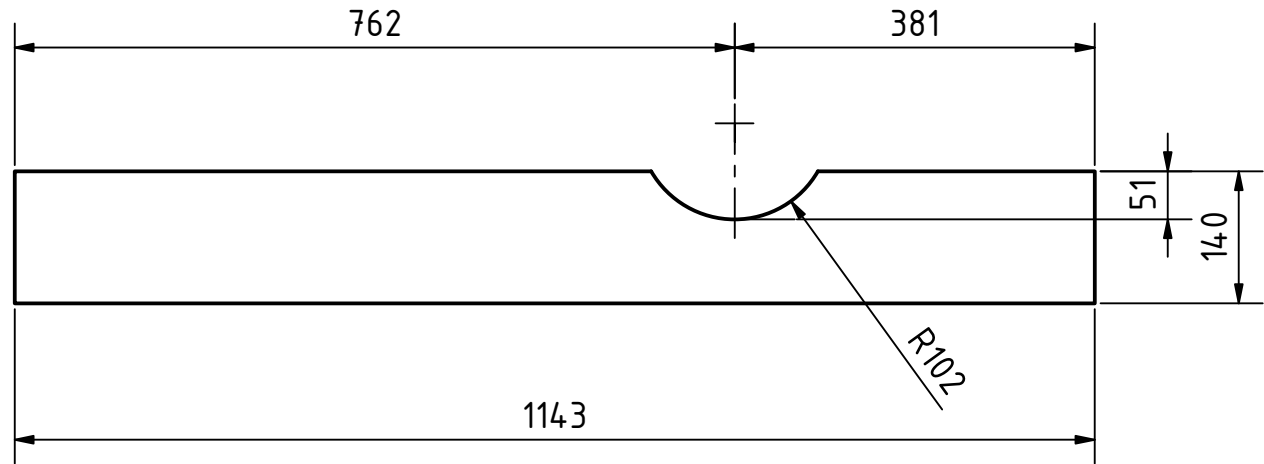

PROJECT		CREATED BY	APPROVED BY	DATE	VERSION
Goat milking parlor		E. CEBALLOS	A. MORILLO	16-05-2021	1.0
PART NAME		FILE NAME			PART CODE
Upper_table_1		Table_upper_1.ipt			5
DEVELOPED BY	REDESIGNED BY	SUPPORTED BY	DOC. TYPE	MATERIAL	QUANTITY
				Kiln-dried pine	1
AMERICAN PEACE CORPS OHO e.V.			LICENCE	SCALE	SHEET
			CC-BY-SA 4.0	1:8	8 /14