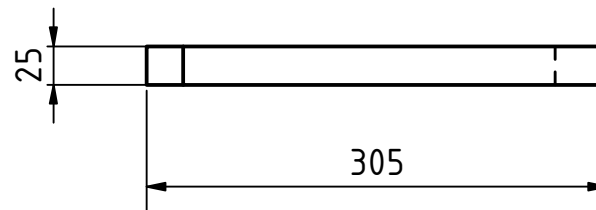

PROJECT		CREATED BY		APPROVED BY		DATE	VERSION
Goat milking parlor		E. CEBALLOS		A. MORILLO		16-05-2021	1.0
PART NAME			FILE NAME				PART CODE
arm			arm.ipt				11
DEVELOPED BY		REDESIGNED BY		SUPPORTED BY		DOC. TYPE	MATERIAL
							Kiln-dried pine
AMERICAN PEACE CORPS		OHO e.V.				LICENCE	SCALE
						CC-BY-SA 4.0	1:5
							SHEET
							14 /14