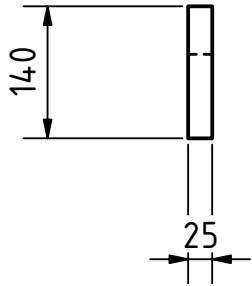

PROJECT		CREATED BY	APPROVED BY	DATE	VERSION
Goat milking parlor		E. CEBALLOS	A. MORILLO	16-05-2021	1.0
PART NAME		FILE NAME			PART CODE
Upper_table_1_MIR		Table_upper_1_MIR.ipt			6
DEVELOPED BY	REDESIGNED BY	SUPPORTED BY	DOC. TYPE	MATERIAL	QUANTITY
				Kiln-dried pine	1
AMERICAN PEACE CORPS OHO e.V.			LICENCE	SCALE	SHEET
			CC-BY-SA 4.0	1:8	9 /14