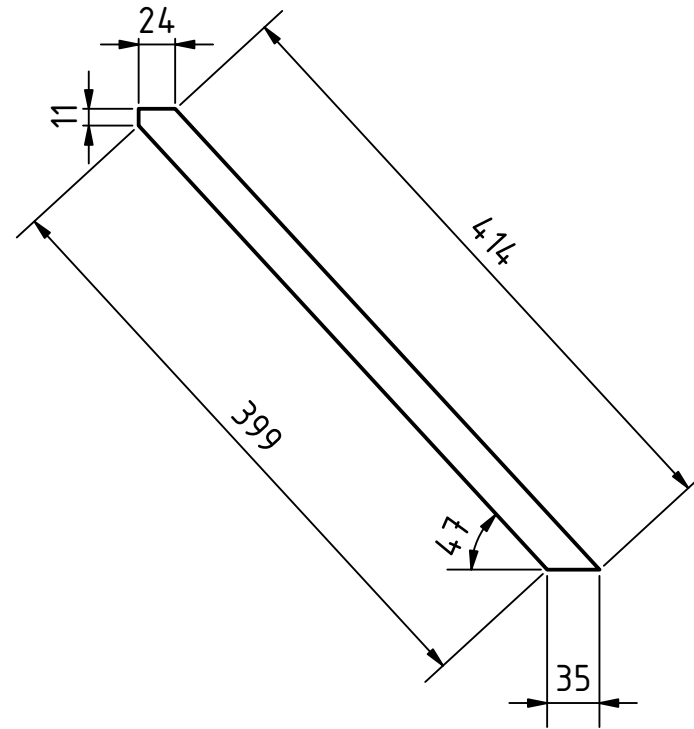

PROJECT		CREATED BY		APPROVED BY		DATE	VERSION
Goat milking parlor		E. CEBALLOS		A. MORILLO		16-05-2021	1.0
PART NAME			FILE NAME				PART CODE
arm			arm.ipt				11
DEVELOPED BY		REDESIGNED BY		SUPPORTED BY		DOC. TYPE	MATERIAL
							Kiln-dried pine
AMERICAN PEACE CORPS		OHO e.V.				LICENCE	SCALE
						CC-BY-SA 4.0	1:5
							SHEET
							14 /14