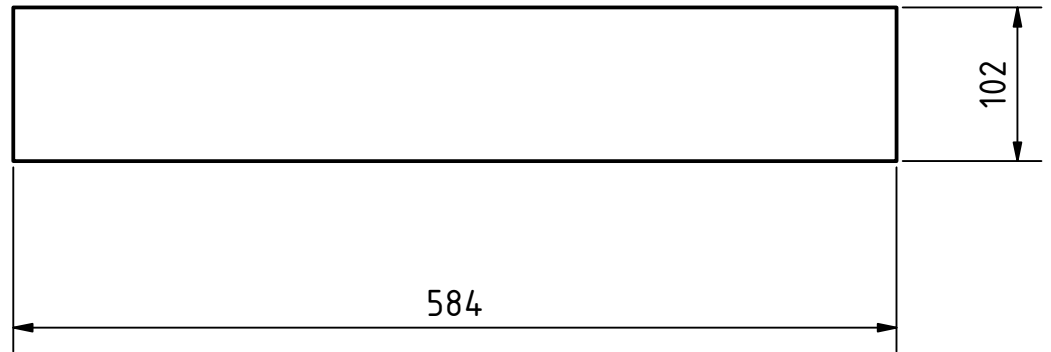

PROJECT		CREATED BY	APPROVED BY	DATE	VERSION
Goat milking parlor		E. CEBALLOS	A. MORILLO	16-05-2021	1.0
PART NAME		FILE NAME			PART CODE
leg_1		leg_1.ipt			2
DEVELOPED BY	REDESIGNED BY	SUPPORTED BY	DOC. TYPE	MATERIAL	QUANTITY
			PART	Kiln-dried pine	2
AMERICAN PEACE CORPS		OHO e.V.	LICENCE	SCALE	SHEET
			CC-BY-SA 4.0	1:5	5 /14