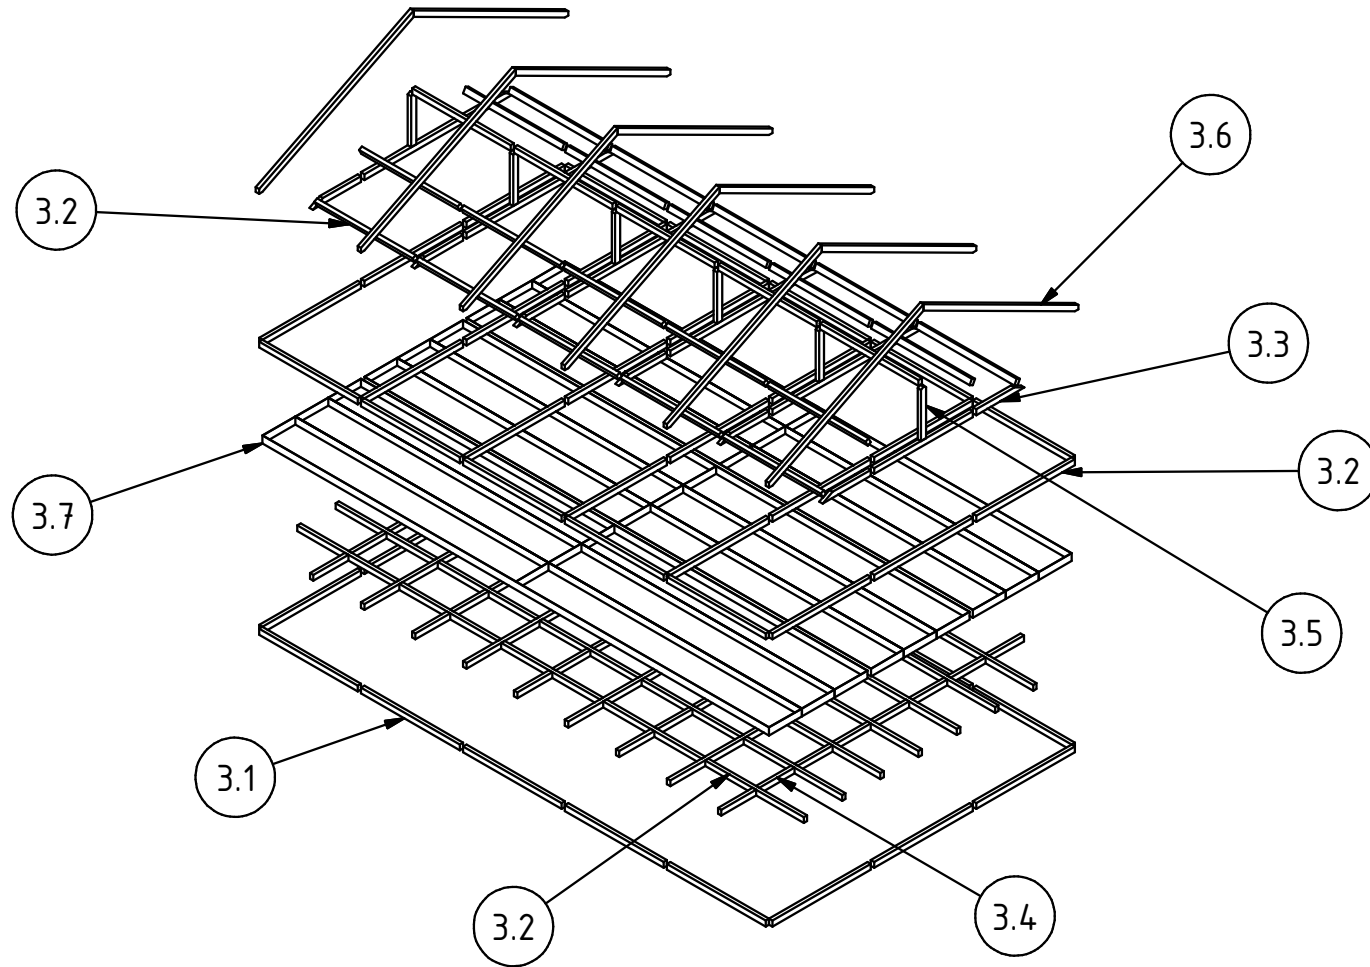

EXPLOSION (1 : 80)

PROJECT	CREATED BY	APPROVED BY	DATE	VERSION
STATIONARY SOLAR FISH DRIER	J. Zeron	A. Morillo	09-06-2021	1.0
PART NAME	FILE NAME			PART CODE
Superstructure	Superstructure.ipn			3.0
DEVELOPED BY	REDESIGNED BY	DOC. TYPE	MATERIAL	QUANTITY
		ASSEMBLY		1
PRACTICAL ACTION	OHO e.V.	LICENCE	SCALE	SHEET
		CC-BY-SA 4.0	1:80	28 /37