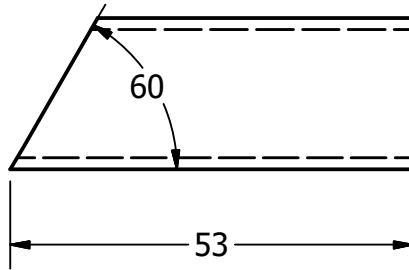

A

A

Proyect <b>Crowd bicycle trailer</b>		Created by <b>D. Mosquera</b>	Approved by <b>D. Jeager</b>		
Part Name <b>steel-pipe 20x20x53</b>		Part Code <b>1.1.6 - 1.2.6</b>	Document Type <b>Part</b>	Material <b>Steel A36</b>	
Redesigned by 	Original drawing from 	License <a href="https://creativecommons.org/licenses/by-sa/4.0/">CC-BY-SA 4.0</a>	File Name <b>oseg_dbt_steel-pipe 20x20x53.ipt</b>	Version <b>1.0</b>	Quantity <b>4</b>
			Scale <b>1:1</b>	Sheet <b>17</b>	Date <b>04.12.20</b>