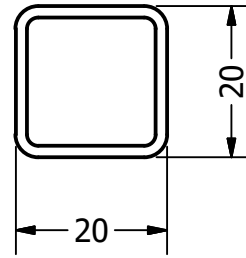

2

1

D

D

C

C

B

B

A

A

Proyect <b>Crowd bicycle trailer</b>		Created by <b>D. Mosquera</b>	Approved by <b>D. Jeager</b>		
Part Name <b>steel-pipe 20x20x53</b>		Part Code <b>1.1.6 - 1.2.6</b>	Document Type <b>Part</b>	Material <b>Steel A36</b>	
Redesigned by 	Original drawing from 	License <a href="https://creativecommons.org/licenses/by-sa/4.0/">CC-BY-SA 4.0</a>	File Name <b>oseg_dbt_steel-pipe 20x20x53.ipt</b>	Version <b>1.0</b>	Quantity <b>4</b>
			Scale <b>1:1</b>	Sheet <b>17</b>	Date <b>04.12.20</b>