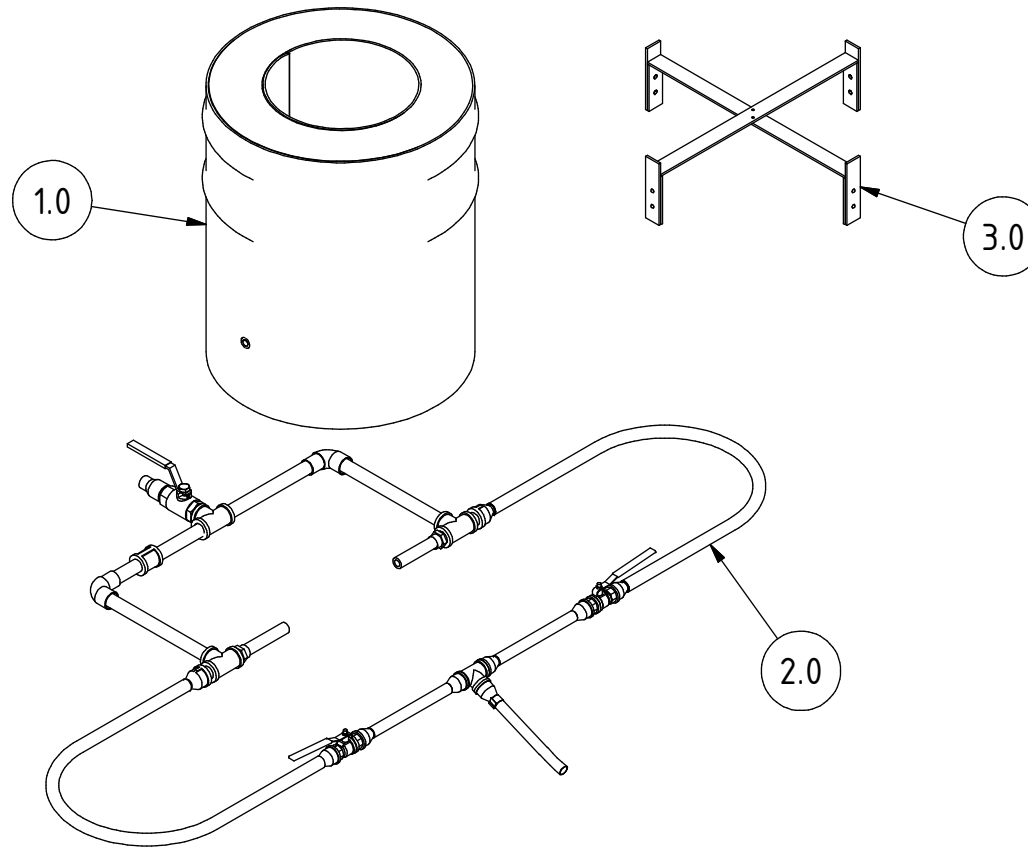

EXPLOSION (1 : 10)

PROJECT	CREATED BY	APPROVED BY	DATE	VERSION
Smelting Furnace	J. Zeron	A. Morillo	01/08/2021	1.0
PART NAME	FILE NAME			POS
Exploded 3d view	pm_sf_smelting-fumace.ipn			A2
DEVELOPED BY	REDESIGNED BY	DOC. TYPE	MATERIAL	QUANTITY
		Assembly		1
Popular Mechanics No. 297 OHO e.V.		LICENCE	SCALE	SHEET
		CC-BY-SA 4.0	1:10	2 /16