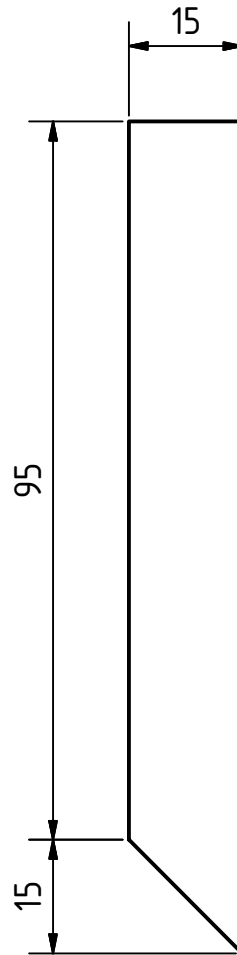

SCALE (1 : 2)

SCALE (1 : 1)

Note: All units in mm.

| | | | | | |
|---|--|--|---------------------------|--------------------|----------------------|
| PROJECT rsc_sc_seed-cleaner-for repeated-seed-sorting | | CREATED BY L. Ruda | APPROVED BY A. Morillo | DATE 07/09/2021 | VERSION 1.0 |
| PART NAME Piece C | | FILE NAME Piece C.ipt | | | POS 1.4 |
| DEVELOPED BY The Real Seed Collection Ltd | | REDESIGNED BY  OHO e.V. | | DOC. TYPE Part | MATERIAL Hardwood |
| | | LICENCE CC-BY-SA 4.0 | | SCALE 1:1 | QUANTITY 1 |
| | | | | | SHEET 10 /21 |