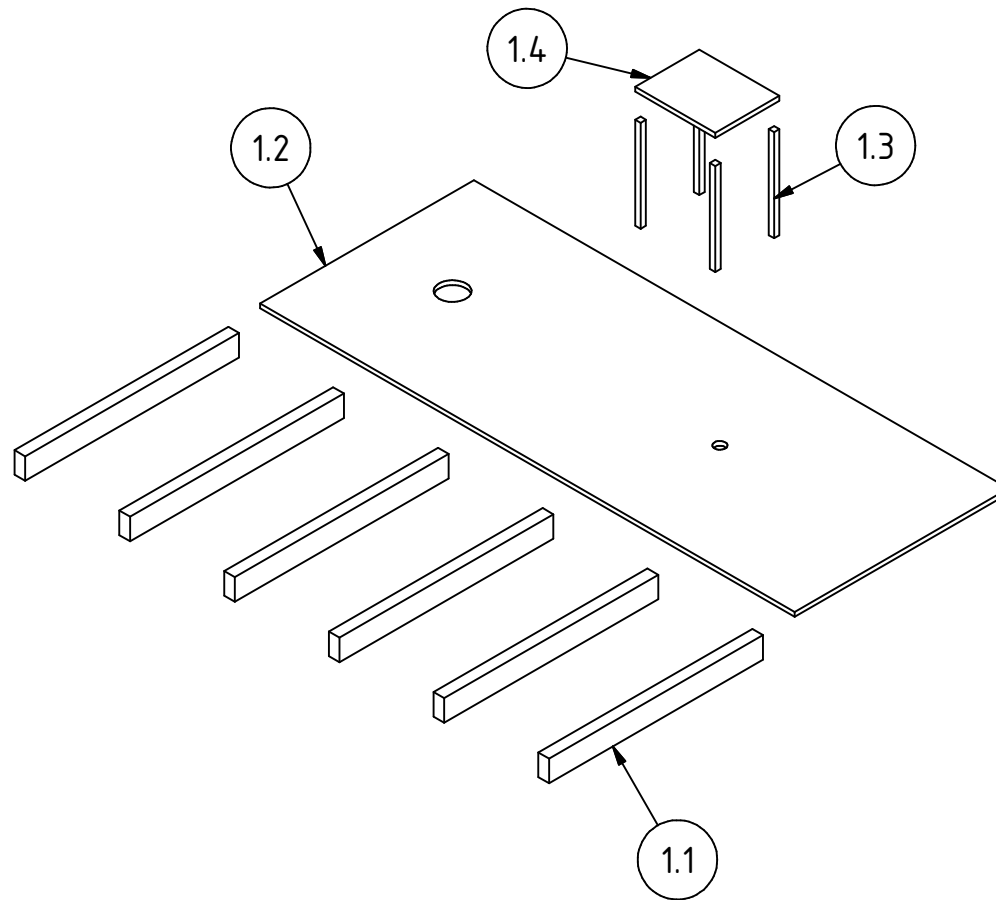

Note: All units in mm.

PROJECT Rope Pump with Depth adjustable		CREATED BY J. Zeron	APPROVED BY A. Morillo	DATE 30/08/2021	VERSION 1.0
PART NAME Platform		FILE NAME Platform.ipn			POS 1.0
DEVELOPED BY Appropedia	REDESIGNED BY  OHÖ e.V.	DOC. TYPE Assembly	MATERIAL	QUANTITY 1	
		LICENCE CC-BY-SA 4.0	SCALE 1:25	SHEET 7 /22	

Note: All units in mm.

PROJECT Rope Pump with Depth adjustable		CREATED BY J. Zeron	APPROVED BY A. Morillo	DATE 30/08/2021	VERSION 1.0
PART NAME Platform		FILE NAME Platform.ipn			POS 1.0
DEVELOPED BY Appropedia	REDESIGNED BY  OHO e.V.	DOC. TYPE Assembly	MATERIAL	QUANTITY 1	
		LICENCE CC-BY-SA 4.0	SCALE 1:25	SHEET 8 /22	