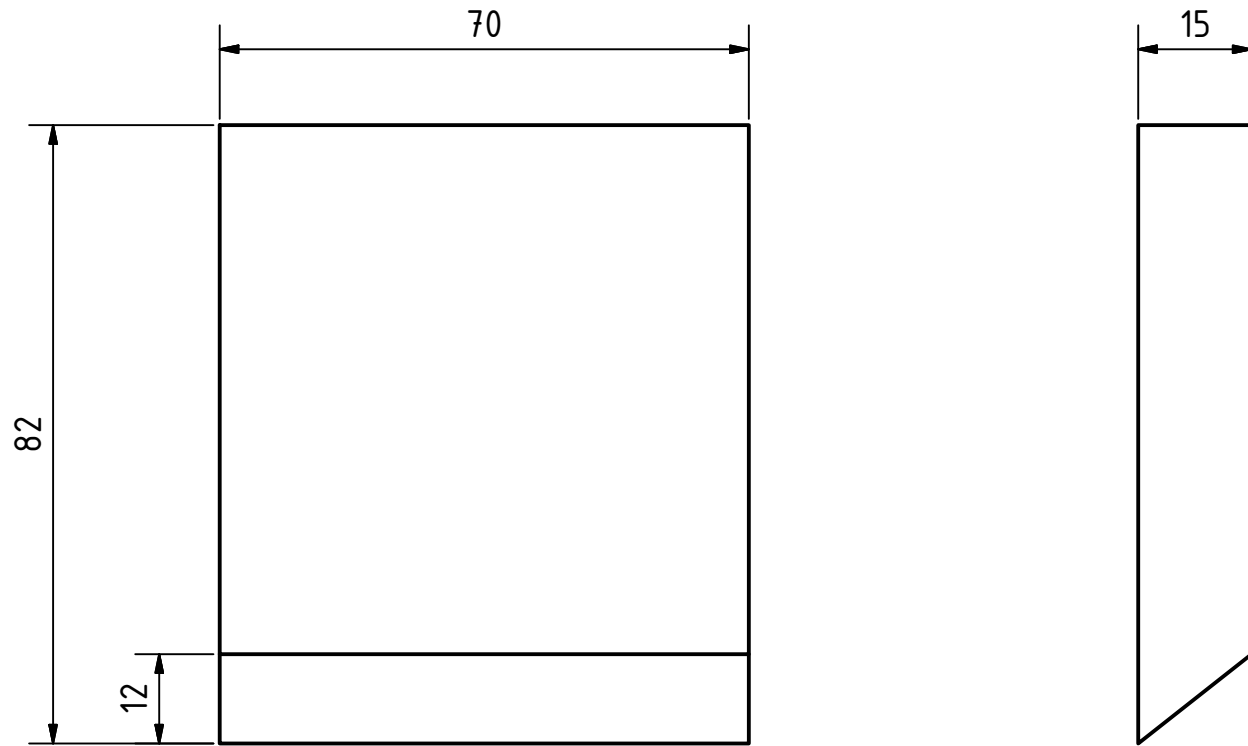

SCALE (1 : 2)

SCALE (1 : 1)

Note: All units in mm.

PROJECT rsc_sc_seed-cleaner-for repeated-seed-sorting		CREATED BY L. Ruda		APPROVED BY A. Morillo		DATE 07/09/2021	VERSION 1.0	
PART NAME Piece F		FILE NAME Piece F.ipt					POS 1.7	
DEVELOPED BY The Real Seed Collection Ltd		REDESIGNED BY  OHO e.V.		DOC. TYPE Part	MATERIAL Hardwood		QUANTITY 1	
				LICENCE CC-BY-SA 4.0		SCALE 1:1	SHEET 13 /21	