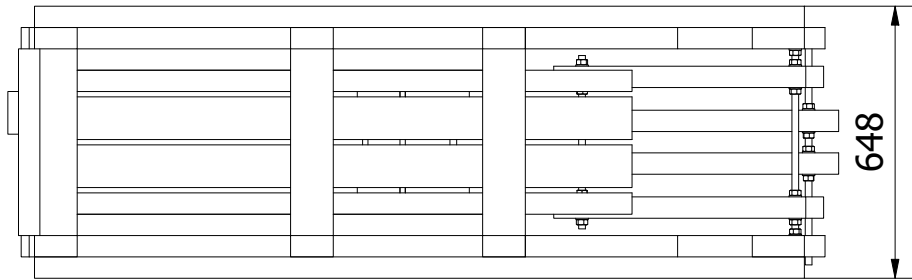

Note: All units in mm.

PROJECT	CREATED BY	APPROVED BY	DATE	VERSION
Hay and Leaf Baler	J. Rosciano	A. Morillo	10/08/2021	1.1
PART NAME	FILE NAME			POS
3d views	oho_hlb_hay-leaf-baler.iam			A1
DEVELOPED BY	REDESIGNED BY	DOC. TYPE	MATERIAL	QUANTITY
		Assembly		1
Larry McWilliams	OHO e.V.	LICENCE	SCALE	SHEET
		CC-BY-SA 4.0	1/16	1 /44

Note: All units in mm.

PROJECT	CREATED BY	APPROVED BY	DATE	VERSION
Hay and Leaf Baler	J. Rosciano	A. Morillo	10/08/2021	1.1
PART NAME	FILE NAME			POS
3d views	oho_hlb_hay-leaf-baler.iam			A1
DEVELOPED BY	REDESIGNED BY	DOC. TYPE	MATERIAL	QUANTITY
Larry McWilliams	OHO e.V.	Assembly		1
		LICENCE	SCALE	SHEET
		CC-BY-SA 4.0	1/18	2 /44