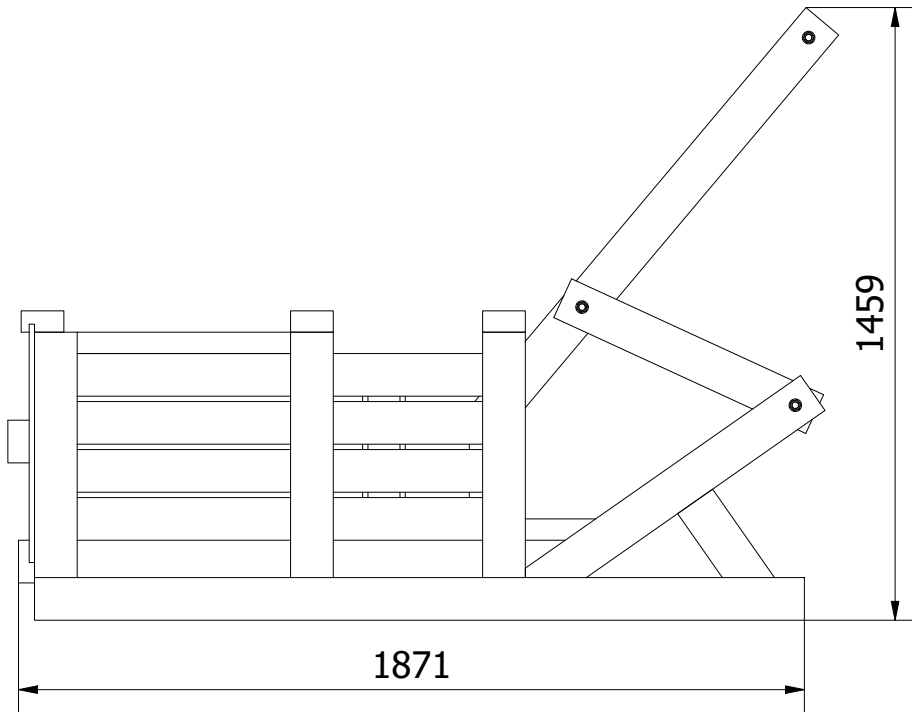

Note: All units in mm.

PROJECT	CREATED BY	APPROVED BY	DATE	VERSION
Hay and Leaf Baler	J. Rosciano	A. Morillo	10/08/2021	1.1
PART NAME	FILE NAME			POS
3d views	oho_hlb_hay-leaf-baler.iam			A1
DEVELOPED BY	REDESIGNED BY	DOC. TYPE	MATERIAL	QUANTITY
		Assembly		1
Larry McWilliams	OHO e.V.	LICENCE	SCALE	SHEET
		CC-BY-SA 4.0	1/16	1 /44

Note: All units in mm.

PROJECT	CREATED BY	APPROVED BY	DATE	VERSION
Hay and Leaf Baler	J. Rosciano	A. Morillo	10/08/2021	1.1
PART NAME	FILE NAME			POS
3d views	oho_hlb_hay-leaf-baler.iam			A1
DEVELOPED BY	REDESIGNED BY	DOC. TYPE	MATERIAL	QUANTITY
Larry McWilliams	OHO e.V.	Assembly		1
		LICENCE	SCALE	SHEET
		CC-BY-SA 4.0	1/18	2 /44