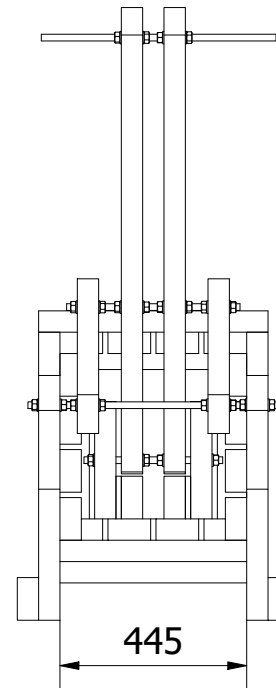

Note: All units in mm.

PROJECT	CREATED BY	APPROVED BY	DATE	VERSION
Hay and Leaf Baler	J. Rosciano	A. Morillo	10/08/2021	1.1
PART NAME	FILE NAME			POS
3d views	oho_hlb_hay-leaf-baler.iam			A1
DEVELOPED BY	REDESIGNED BY	DOC. TYPE	MATERIAL	QUANTITY
		Assembly		1
Larry McWilliams	OHO e.V.	LICENCE	SCALE	SHEET
		CC-BY-SA 4.0	1/16	1 /44

Note: All units in mm.

PROJECT	CREATED BY	APPROVED BY	DATE	VERSION
Hay and Leaf Baler	J. Rosciano	A. Morillo	10/08/2021	1.1
PART NAME	FILE NAME			POS
3d views	oho_hlb_hay-leaf-baler.iam			A1
DEVELOPED BY	REDESIGNED BY	DOC. TYPE	MATERIAL	QUANTITY
Larry McWilliams	OHO e.V.	Assembly		1
		LICENCE	SCALE	SHEET
		CC-BY-SA 4.0	1/18	2 /44