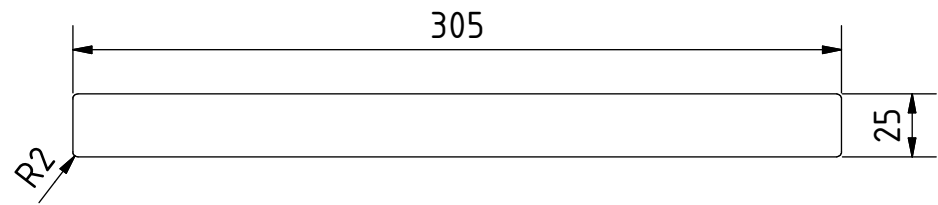

Rounded edge

Note: All units in mm.

|                                 |   |              |            |          |
|---------------------------------|---|--------------|------------|----------|
| PROJECT                         | CREATED BY  | APPROVED BY  | DATE       | VERSION  |
| Wood router table - size 560 mm | J. Zeron  | A. Morillo   | 14/10/2021 | 1.0      |
| PART NAME                       | FILE NAME   |              |            | POS      |
| Sliding fence plate             | Sliding fence plate.ipt   |              |            | 3.3      |
| PUBLISHED BY                    |  | DOC. TYPE    | MATERIAL   | QUANTITY |
| OHO e.V.                        |   | Part         | Hardwood   | 2        |
|                                 |   | LICENCE      | SCALE      | SHEET    |
|                                 |   | CC-BY-SA 4.0 | 1:3        | 17 /22   |