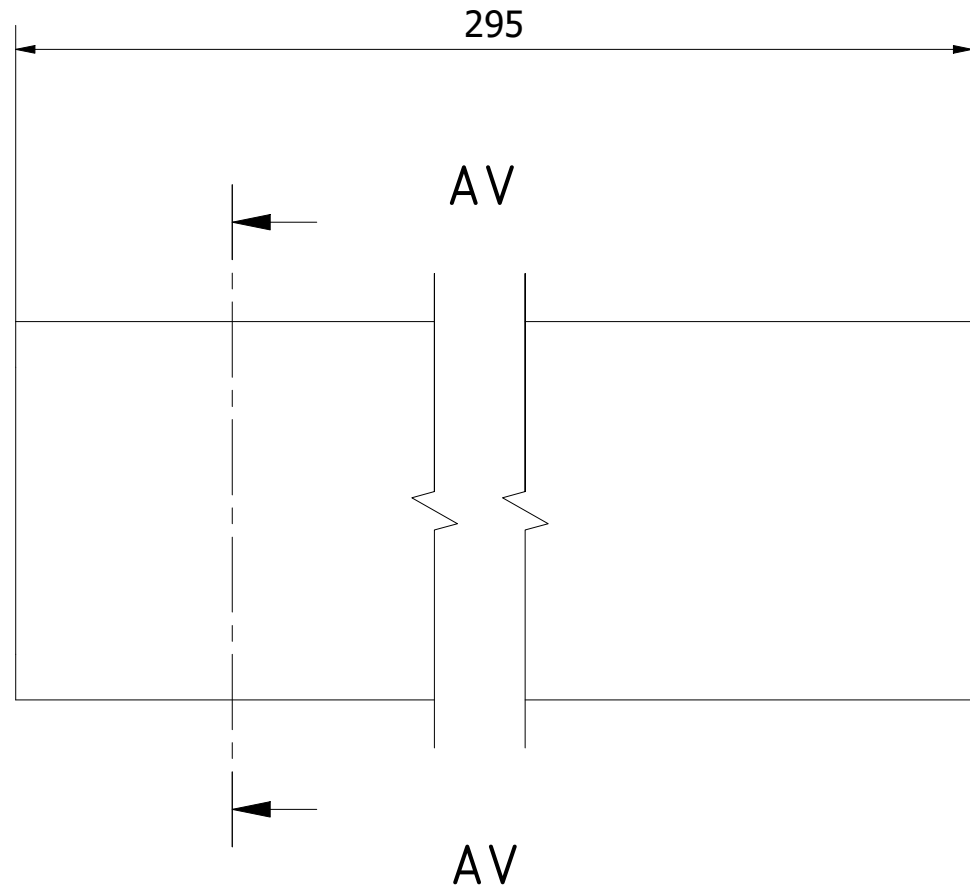

AV-AV (2/1)

Note: All units in mm.

PROJECT Convertible Bicycle Trailer for People - with shock absorber		CREATED BY J. Rosciano	APPROVED BY A. Morillo	DATE 26/07/2021	VERSION 1.1
PART NAME Upper frame E		FILE NAME Upper frame E.ipt			POS 7.5
DEVELOPED BY	REDESIGNED BY	DOC. TYPE	MATERIAL	QUANTITY	
Practical Action	OHO e.V. 	Part	ASTM A36	4	
		LICENCE	SCALE	SHEET	
		CC-BY-SA 4.0	2/1	46 /51	