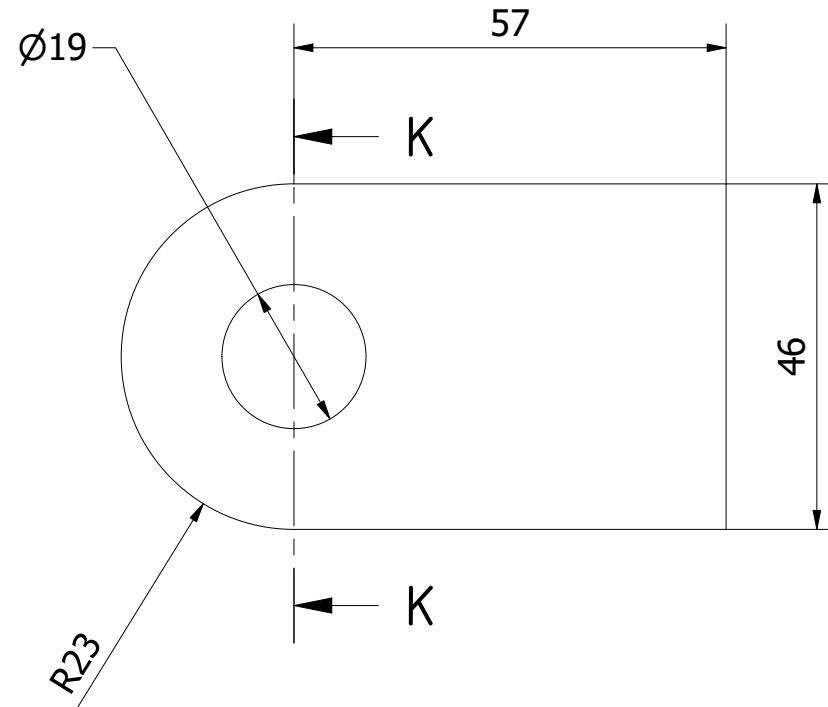

K-K (1 : 1)

Note: All units in mm.

PROJECT	CREATED BY	APPROVED BY	DATE	VERSION
Scooter with fat tire	J. Rosciano	A. Morillo	31/08/2021	1.2
PART NAME	FILE NAME			POS
Tongue	Tongue.ipt			1.5
DEVELOPED BY	REDESIGNED BY	DOC. TYPE	MATERIAL	QUANTITY
		Part	ASTM A36	1
		LICENCE	SCALE	SHEET
OHO	OHO e.V.	CC-BY-SA 4.0	1/1	14 /65