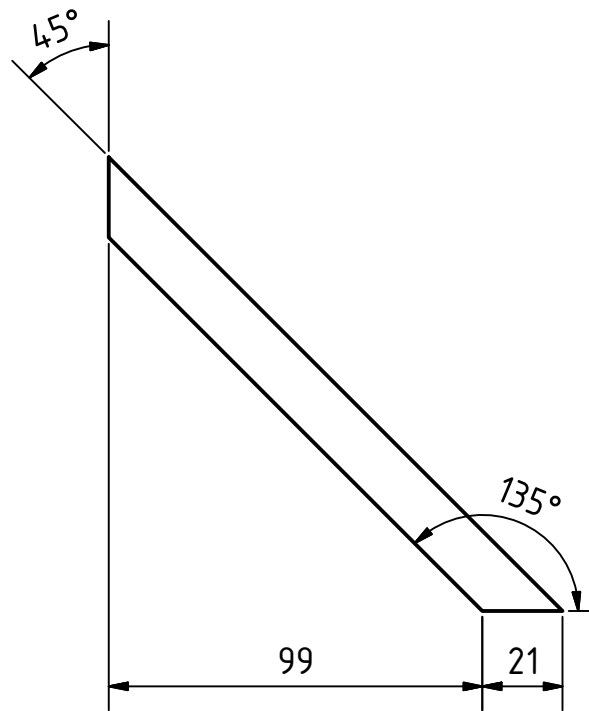

SCALE ( 1 : 2 )

SCALE ( 1 : 2 )

Note: All units in mm.

PROJECT rsc_sc_seed-cleaner-for repeated-seed-sorting		CREATED BY L. Ruda		APPROVED BY A. Morillo		DATE 07/09/2021	VERSION 1.0	
PART NAME Piece E		FILE NAME Piece E.ipt					POS 1.6	
DEVELOPED BY The Real Seed Collection Ltd		REDESIGNED BY  OHO e.V.		DOC. TYPE Part	MATERIAL Hardwood		QUANTITY 1	
				LICENCE CC-BY-SA 4.0		SCALE 1:2	SHEET 12 /21	