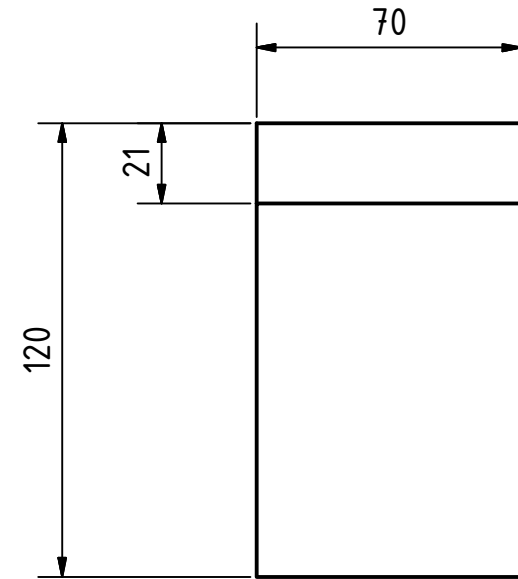

SCALE ( 1 : 2 )

SCALE ( 1 : 2 )

Note: All units in mm.

PROJECT rsc_sc_seed-cleaner-for repeated-seed-sorting		CREATED BY L. Ruda		APPROVED BY A. Morillo		DATE 07/09/2021	VERSION 1.0	
PART NAME Piece E		FILE NAME Piece E.ipt					POS 1.6	
DEVELOPED BY The Real Seed Collection Ltd		REDESIGNED BY  OHO e.V.		DOC. TYPE Part	MATERIAL Hardwood		QUANTITY 1	
				LICENCE CC-BY-SA 4.0		SCALE 1:2	SHEET 12 /21	