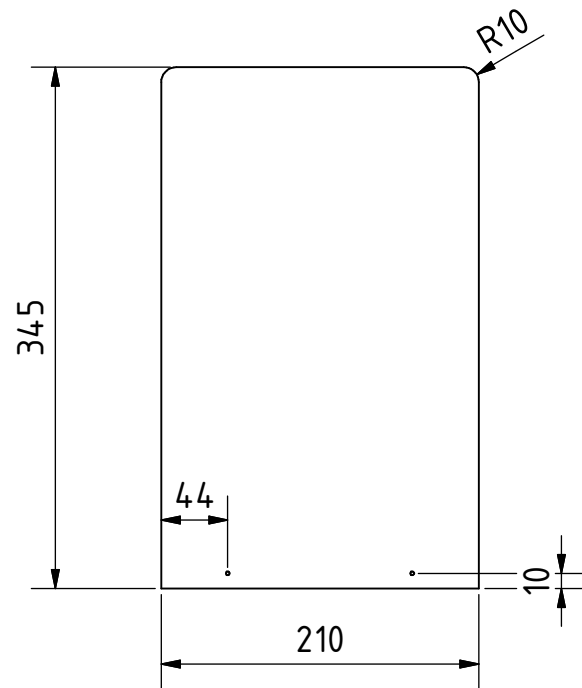

PLAN (1 : 5)

Note: All units in mm.

PROJECT Hand Operated Winnower for groundnut		CREATED BY J. Zeron	APPROVED BY A. Morillo	DATE 09/08/2021	VERSION 1.0
PART NAME Table		FILE NAME Table.ipt			POS 6.1
DEVELOPED BY Tropical Products Institut	REDESIGNED BY OHO e.V.	DOC. TYPE Part	MATERIAL Hard wood	QUANTITY 1	
		LICENCE CC-BY-SA 4.0	SCALE 1:5	SHEET 40 /45	