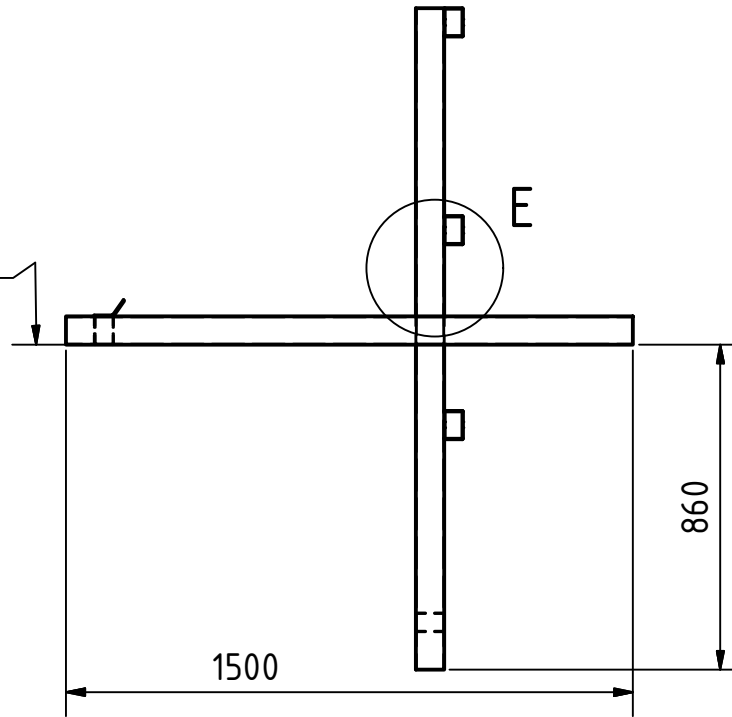

Det. E

Floor level

PROJECT		CREATED BY	APPROVED BY	DATE	VERSION
PROJECT NAME		D.MOSQUERA	A. MORILLO	20-05-21	1.0
PART NAME		FILE NAME			PART CODE
Frame		oseg_hww_Frame.iam			3.0
DEVELOPED BY	REDESIGNED BY	SUPPORTED BY	DOC. TYPE	MATERIAL	QUANTITY
			ASSEMBLY		1
	OPEN SOURCE ECOLOGY GERMANY		LICENCE	SCALE	SHEET
UNICEF	OSEG	E.ON STIFTUNG	CC-BY-SA 4.0	1:20	19 /38

PROJECT		CREATED BY	APPROVED BY	DATE	VERSION
PROJECT NAME		D.MOSQUERA	A. MORILLO	20-05-21	1.0
PART NAME		FILE NAME			PART CODE
Frame		oseg_hww_Frame.ipn			3.0
DEVELOPED BY	REDESIGNED BY	SUPPORTED BY	DOC. TYPE	MATERIAL	QUANTITY
			ASSEMBLY		1
UNICEF	OSEG	E.ON STIFTUNG	LICENCE	SCALE	SHEET
			CC-BY-SA 4.0	1:25	20 /38