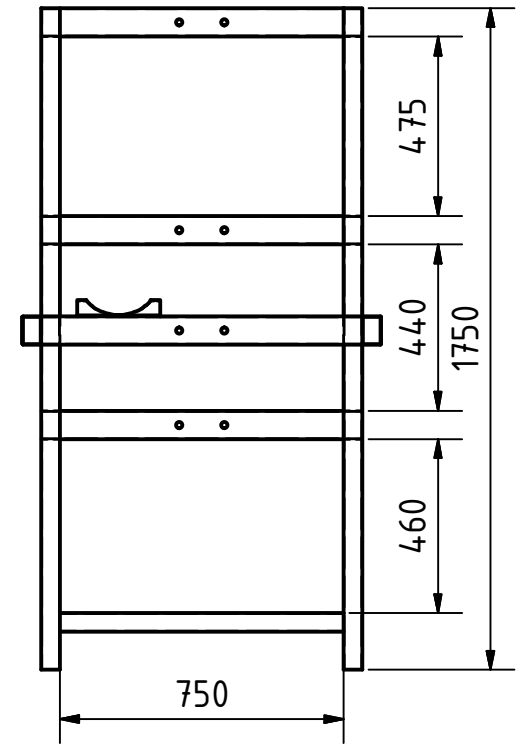

Det. E

Floor level

PROJECT		CREATED BY	APPROVED BY	DATE	VERSION
PROJECT NAME		D.MOSQUERA	A. MORILLO	20-05-21	1.0
PART NAME		FILE NAME			PART CODE
Frame		oseg_hww_Frame.iam			3.0
DEVELOPED BY	REDESIGNED BY	SUPPORTED BY	DOC. TYPE	MATERIAL	QUANTITY
			ASSEMBLY		1
	OPEN SOURCE ECOLOGY GERMANY		LICENCE	SCALE	SHEET
UNICEF	OSEG	E.ON STIFTUNG	CC-BY-SA 4.0	1:20	19 /38

PROJECT		CREATED BY	APPROVED BY	DATE	VERSION
PROJECT NAME		D.MOSQUERA	A. MORILLO	20-05-21	1.0
PART NAME		FILE NAME			PART CODE
Frame		oseg_hww_Frame.ipn			3.0
DEVELOPED BY	REDESIGNED BY	SUPPORTED BY	DOC. TYPE	MATERIAL	QUANTITY
			ASSEMBLY		1
UNICEF	OSEG	E.ON STIFTUNG	LICENCE	SCALE	SHEET
			CC-BY-SA 4.0	1:25	20 /38