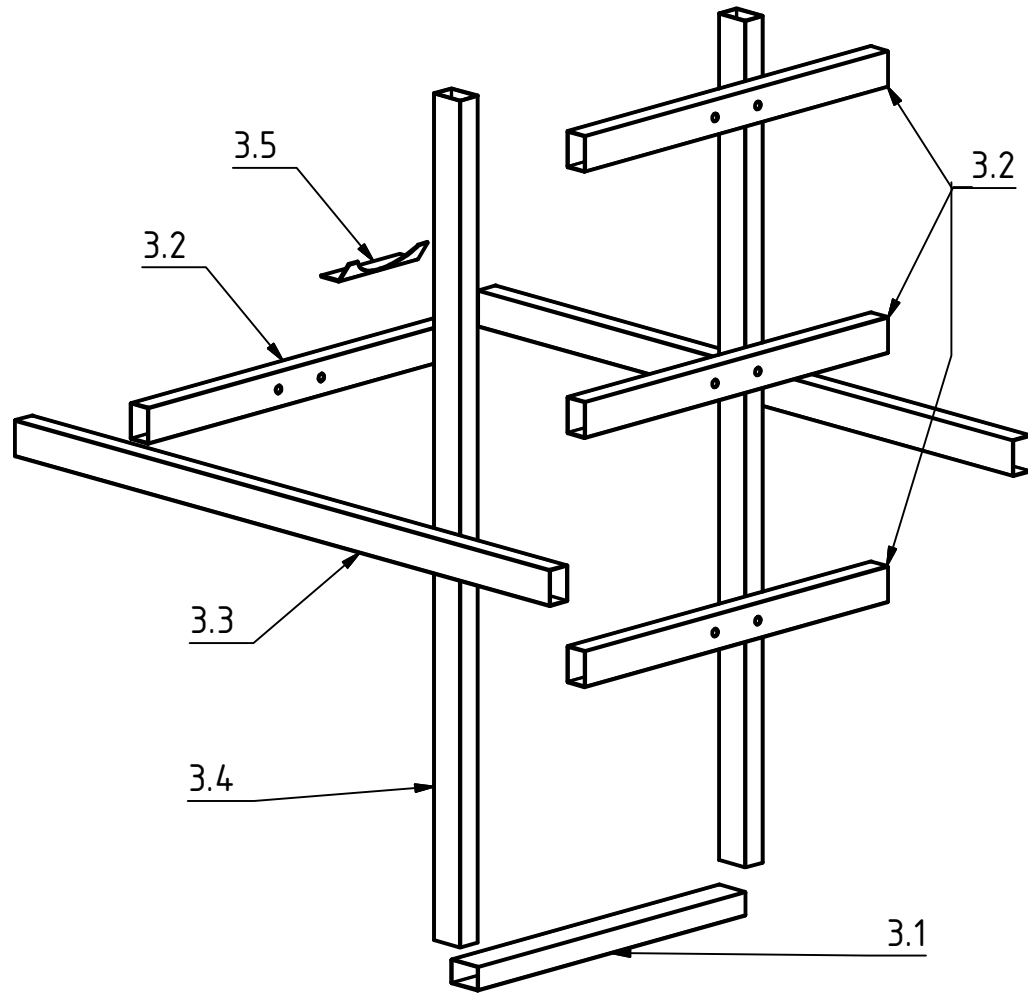

Det. E

Floor level

PROJECT		CREATED BY	APPROVED BY	DATE	VERSION
PROJECT NAME		D.MOSQUERA	A. MORILLO	20-05-21	1.0
PART NAME		FILE NAME			PART CODE
Frame		oseg_hww_Frame.iam			3.0
DEVELOPED BY	REDESIGNED BY	SUPPORTED BY	DOC. TYPE	MATERIAL	QUANTITY
			ASSEMBLY		1
	OPEN SOURCE ECOLOGY GERMANY		LICENCE	SCALE	SHEET
UNICEF	OSEG	E.ON STIFTUNG	CC-BY-SA 4.0	1:20	19 /38

PROJECT		CREATED BY	APPROVED BY	DATE	VERSION
PROJECT NAME		D.MOSQUERA	A. MORILLO	20-05-21	1.0
PART NAME		FILE NAME			PART CODE
Frame		oseg_hww_Frame.ipn			3.0
DEVELOPED BY	REDESIGNED BY	SUPPORTED BY	DOC. TYPE	MATERIAL	QUANTITY
			ASSEMBLY		1
UNICEF	OSEG	E.ON STIFTUNG	LICENCE	SCALE	SHEET
			CC-BY-SA 4.0	1:25	20 /38