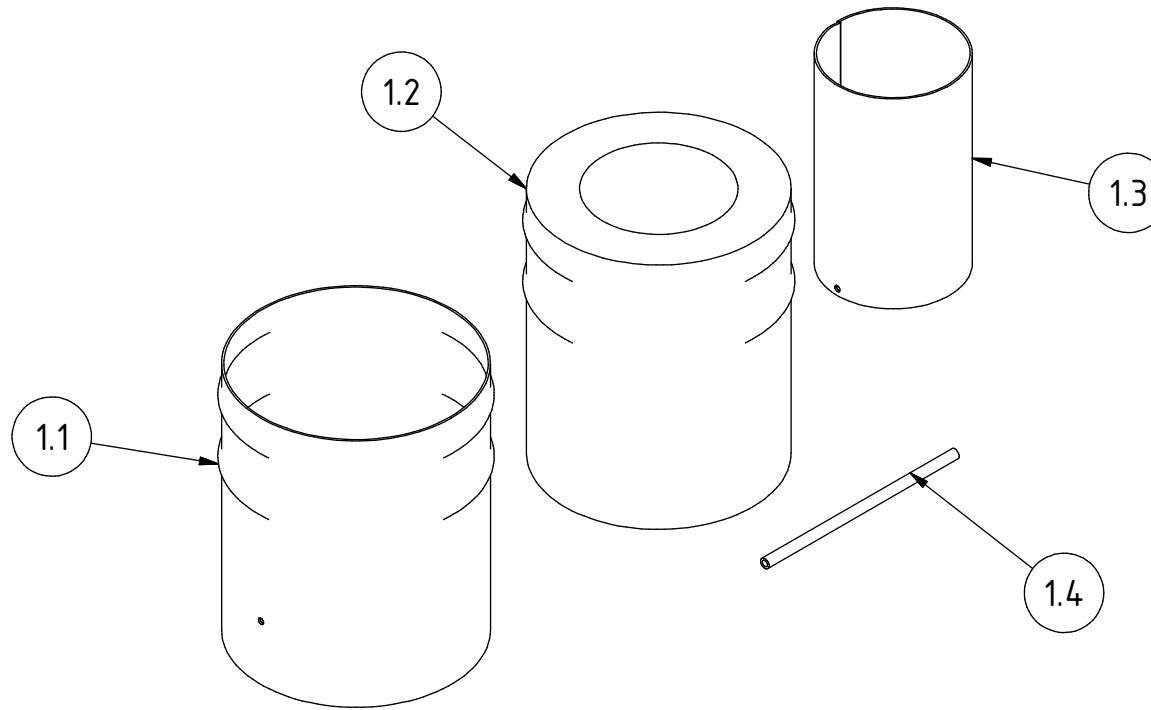

EXPLOSION (1 : 10)

PROJECT		CREATED BY		APPROVED BY		DATE		VERSION		
Smelting Furnace		J. Zeron		A. Morillo		01/08/2021		1.0		
PART NAME		FILE NAME							POS	
Oven		Oven.ipn							1.0	
DEVELOPED BY		REDESIGNED BY		DOC. TYPE		MATERIAL		QUANTITY		
				Assembly				1		
Popular Mechanics No. 297		OHO e.V.		LICENCE		SCALE		SHEET		
				CC-BY-SA 4.0		1:10		6 /16		