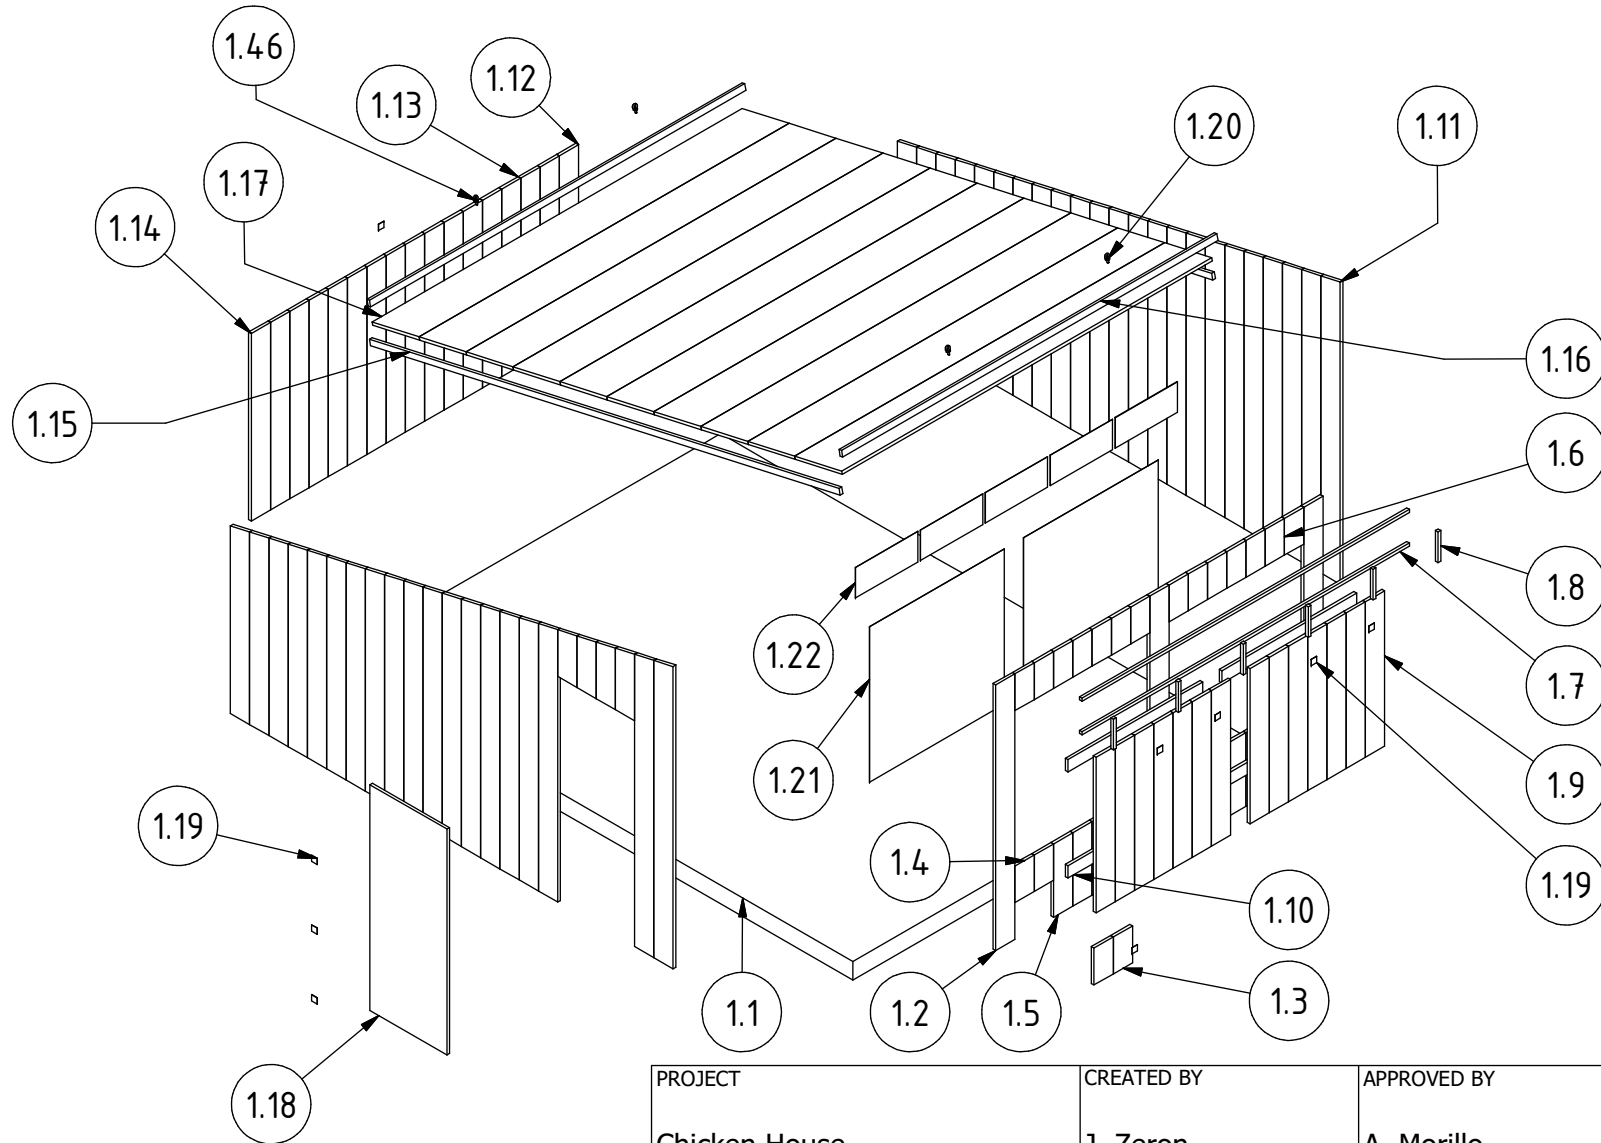

EXPLOSION (1 : 50)

PROJECT	CREATED BY	APPROVED BY	DATE	VERSION
Chicken House	J. Zeron	A. Morillo	15/07/2021	1.0
PART NAME	FILE NAME			POS
Chicken house	Chicken house.ipn			1.0
DEVELOPED BY	REDESIGNED BY	DOC. TYPE	MATERIAL	QUANTITY
		Assembly		1
Rodale Press	OHO e.V.	LICENCE	SCALE	SHEET
		CC-BY-SA 4.0	1:50	6 /10