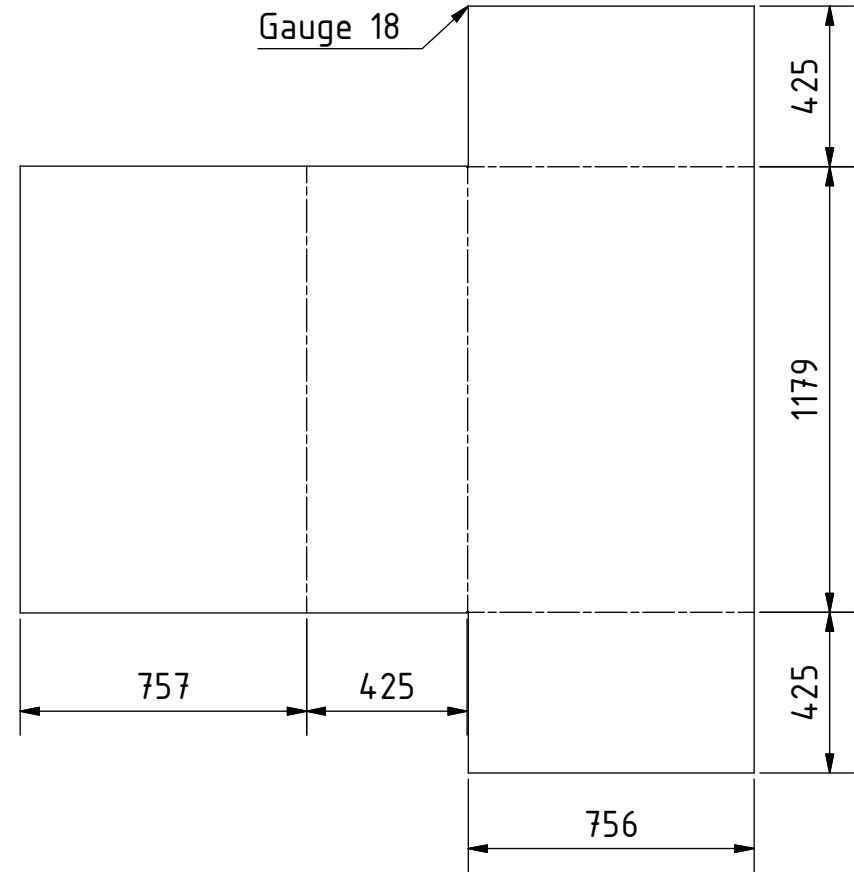

A (1 : 0.50)

B (1 : 0.50)

Note: All units in mm.

PROJECT	CREATED BY	APPROVED BY	DATE	VERSION
Rocket Bread Oven	D. Rodriguez	A. Morillo	25/10/2021	1.0
PART NAME	FILE NAME			POS
Baking sheet	Baking sheet.ipt			2.1
DEVELOPED BY	REDESIGNED BY	DOC. TYPE	MATERIAL	QUANTITY
		Part	Steel C45	1
GIZ		LICENCE	SCALE	SHEET
		CC-BY-SA 4.0	1:20	17 /36