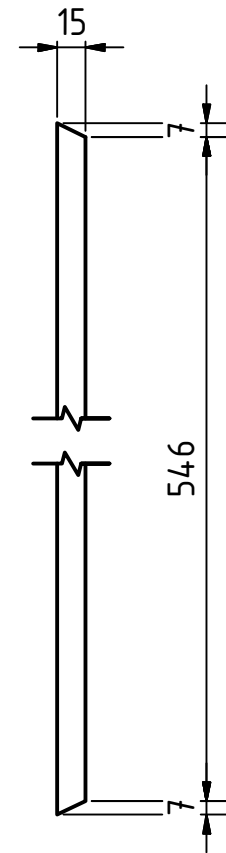

SCALE ( 1 : 6 )

SCALE ( 1 : 4 )

Note: All units in mm.

PROJECT rsc_sc_seed-cleaner-for repeated-seed-sorting		CREATED BY L. Ruda		APPROVED BY A. Morillo		DATE 07/09/2021	VERSION 1.0	
PART NAME Piece G		FILE NAME Piece G.ipt					POS 1.8	
DEVELOPED BY The Real Seed Collection Ltd		REDESIGNED BY  OHO e.V.		DOC. TYPE Part	MATERIAL Hardwood		QUANTITY 1	
				LICENCE CC-BY-SA 4.0		SCALE 1:4	SHEET 14 /21	