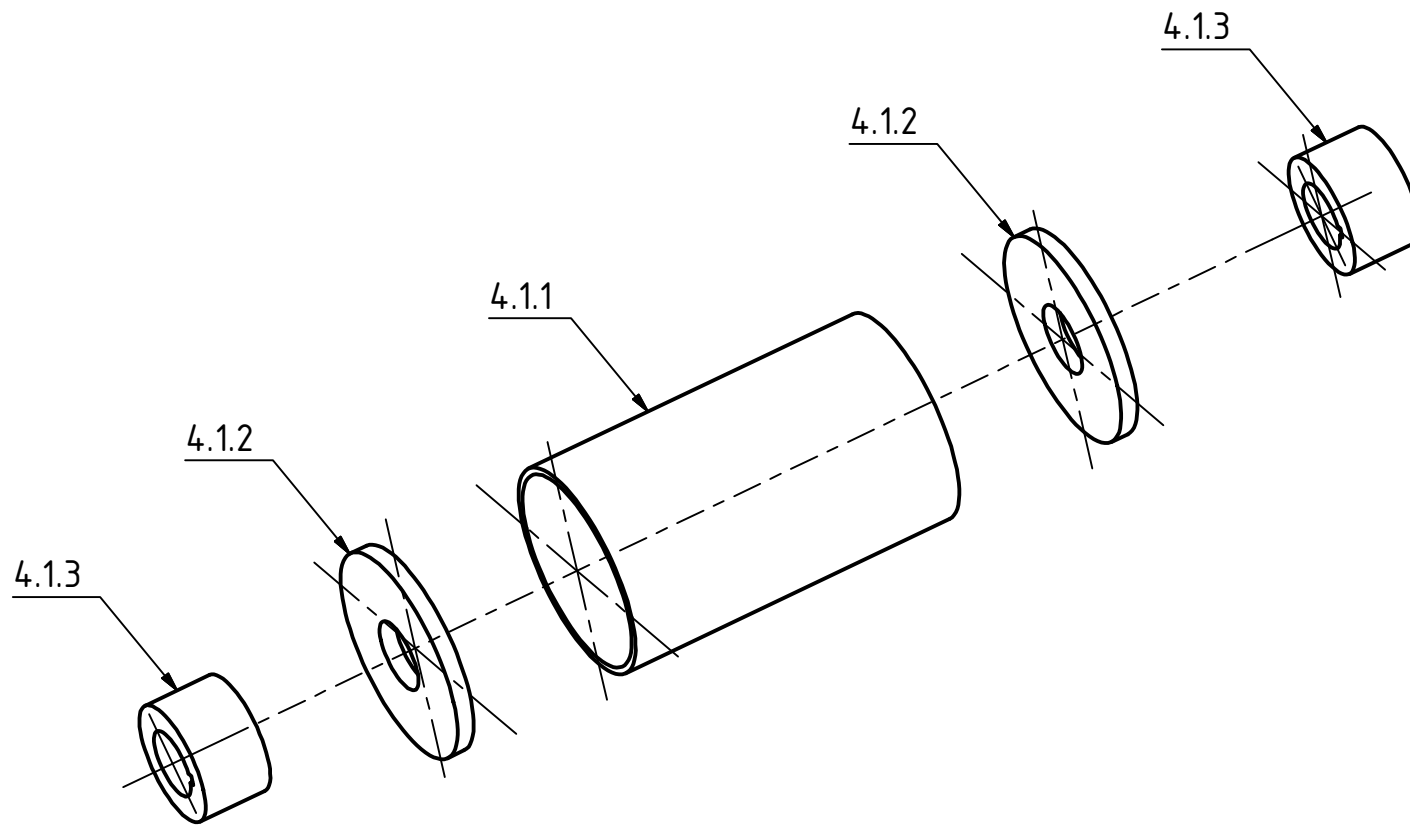

PROJECT		CREATED BY	APPROVED BY	DATE	VERSION
PROJECT NAME		D.MOSQUERA	A. MORILLO	20-05-21	1.0
PART NAME		FILE NAME			PART CODE
Hub		oseg_hww_Hub.iam			4.1
DEVELOPED BY	REDESIGNED BY	SUPPORTED BY	DOC. TYPE	MATERIAL	QUANTITY
			ASSEMBLY		1
	OPEN SOURCE ECOLOGY GERMANY		LICENCE	SCALE	SHEET
UNICEF	OSEG	E.ON STIFTUNG	CC-BY-SA 4.0	1:4	28 /38

PROJECT		CREATED BY	APPROVED BY	DATE	VERSION
PROJECT NAME		D.MOSQUERA	A. MORILLO	20-05-21	1.0
PART NAME		FILE NAME			PART CODE
Hub		oseg_hww_Hub.ipn			4.1
DEVELOPED BY	REDESIGNED BY	SUPPORTED BY	DOC. TYPE	MATERIAL	QUANTITY
			ASSEMBLY		1
	OPEN SOURCE ECOLOGY GERMANY		LICENCE	SCALE	SHEET
UNICEF	OSEG	E.ON STIFTUNG	CC-BY-SA 4.0	1:4	29 /38