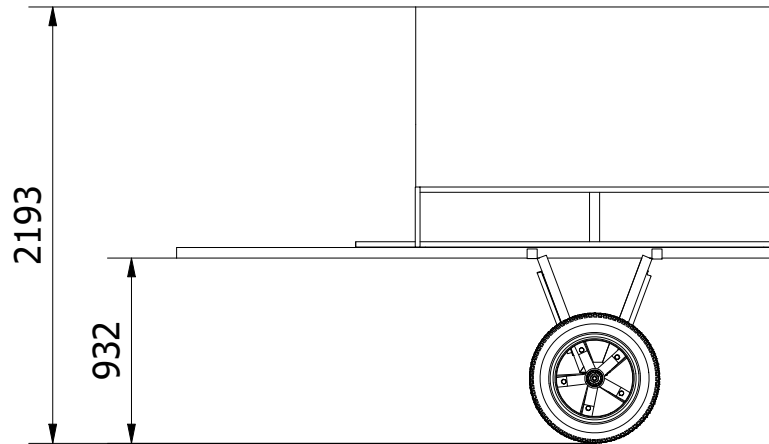

Note: All units in mm.

PROJECT	CREATED BY	APPROVED BY	DATE	VERSION
The donkey cart ambulance	J. Rosciano	A. Morillo	29/07/2021	1.1
PART NAME	FILE NAME			POS
3d views	pac_dca_donkey-cart-ambulance.iam			A1
DEVELOPED BY	REDESIGNED BY	DOC. TYPE	MATERIAL	QUANTITY
		Assembly		1
Practical Action	OHO e.V.	LICENCE	SCALE	SHEET
		CC-BY-SA 4.0	1/19	1 /37

Note: All units in mm.

PROJECT	CREATED BY	APPROVED BY	DATE	VERSION
The donkey cart ambulance	J. Rosciano	A. Morillo	29/07/2021	1.1
PART NAME	FILE NAME			POS
3d views	pac_dca_donkey-cart-ambulance.iam			A1
DEVELOPED BY	REDESIGNED BY	DOC. TYPE	MATERIAL	QUANTITY
		Assembly		1
Practical Action	OHO e.V.	LICENCE	SCALE	SHEET
		CC-BY-SA 4.0	1/38	2 /37