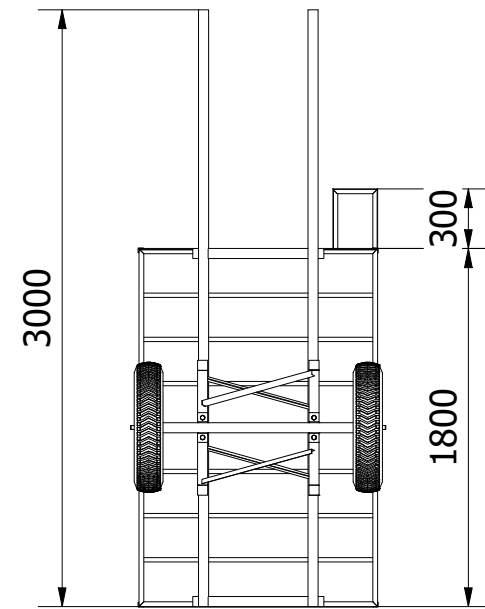

Note: All units in mm.

PROJECT	CREATED BY	APPROVED BY	DATE	VERSION
The donkey cart ambulance	J. Rosciano	A. Morillo	29/07/2021	1.1
PART NAME	FILE NAME			POS
3d views	pac_dca_donkey-cart-ambulance.iam			A1
DEVELOPED BY	REDESIGNED BY	DOC. TYPE	MATERIAL	QUANTITY
		Assembly		1
Practical Action	OHO e.V.	LICENCE	SCALE	SHEET
		CC-BY-SA 4.0	1/19	1 /37

Note: All units in mm.

PROJECT	CREATED BY	APPROVED BY	DATE	VERSION
The donkey cart ambulance	J. Rosciano	A. Morillo	29/07/2021	1.1
PART NAME	FILE NAME			POS
3d views	pac_dca_donkey-cart-ambulance.iam			A1
DEVELOPED BY	REDESIGNED BY	DOC. TYPE	MATERIAL	QUANTITY
		Assembly		1
Practical Action	OHO e.V.	LICENCE	SCALE	SHEET
		CC-BY-SA 4.0	1/38	2 /37