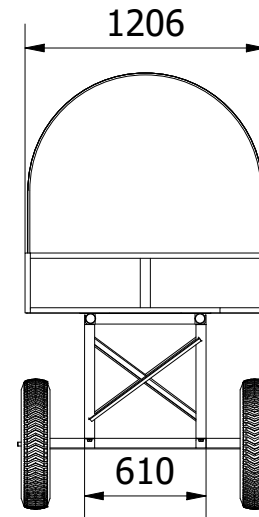

Note: All units in mm.

PROJECT	CREATED BY	APPROVED BY	DATE	VERSION
The donkey cart ambulance	J. Rosciano	A. Morillo	29/07/2021	1.1
PART NAME	FILE NAME			POS
3d views	pac_dca_donkey-cart-ambulance.iam			A1
DEVELOPED BY	REDESIGNED BY	DOC. TYPE	MATERIAL	QUANTITY
		Assembly		1
Practical Action	OHO e.V.	LICENCE	SCALE	SHEET
		CC-BY-SA 4.0	1/19	1 /37

Note: All units in mm.

PROJECT	CREATED BY	APPROVED BY	DATE	VERSION
The donkey cart ambulance	J. Rosciano	A. Morillo	29/07/2021	1.1
PART NAME	FILE NAME			POS
3d views	pac_dca_donkey-cart-ambulance.iam			A1
DEVELOPED BY	REDESIGNED BY	DOC. TYPE	MATERIAL	QUANTITY
		Assembly		1
Practical Action	OHO e.V.	LICENCE	SCALE	SHEET
		CC-BY-SA 4.0	1/38	2 /37