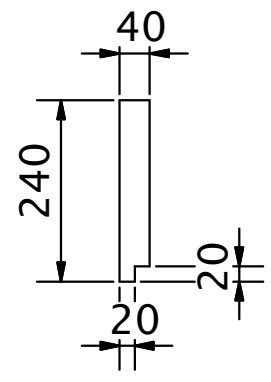

PLAN (1 : 10)

Note: All units in mm.

PROJECT	CREATED BY	APPROVED BY	DATE	VERSION
Woodworking Bench	J. Zeron	A. Morillo	24/06/2021	1.0
PART NAME	FILE NAME			POS
Bench top 2.1	Bench top 2.1.ipt			2.4
DEVELOPED BY	REDESIGNED BY	DOC. TYPE	MATERIAL	QUANTITY
		Part	Kiln dried pine	1
Practical Action	OHO e.V.	LICENCE	SCALE	SHEET
		CC-BY-SA 4.0	1:10	15 /21