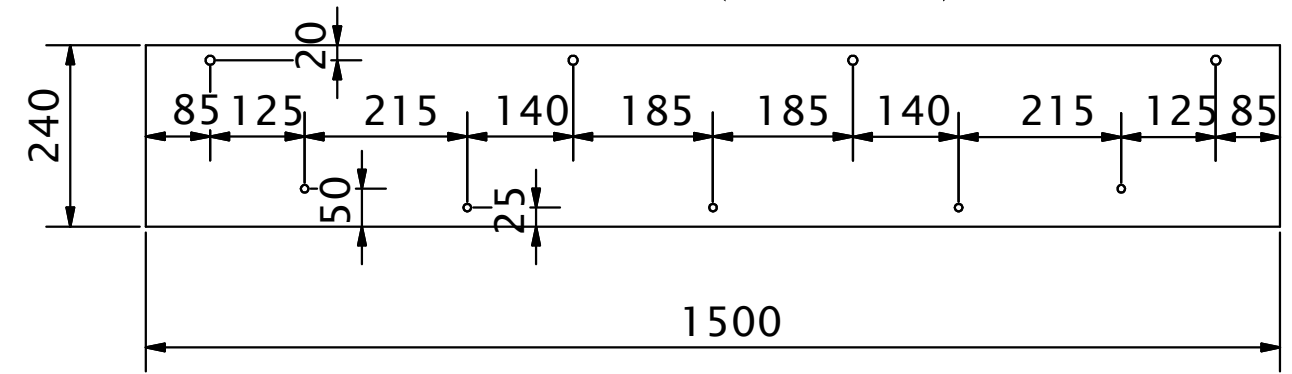

PLAN (1 : 10)

Note: All units in mm.

PROJECT	CREATED BY	APPROVED BY	DATE	VERSION
Woodworking Bench	J. Zeron	A. Morillo	24/06/2021	1.0
PART NAME	FILE NAME			POS
Bench top 2.1	Bench top 2.1.ipt			2.4
DEVELOPED BY	REDESIGNED BY	DOC. TYPE	MATERIAL	QUANTITY
		Part	Kiln dried pine	1
Practical Action	OHO e.V.	LICENCE	SCALE	SHEET
		CC-BY-SA 4.0	1:10	15 /21