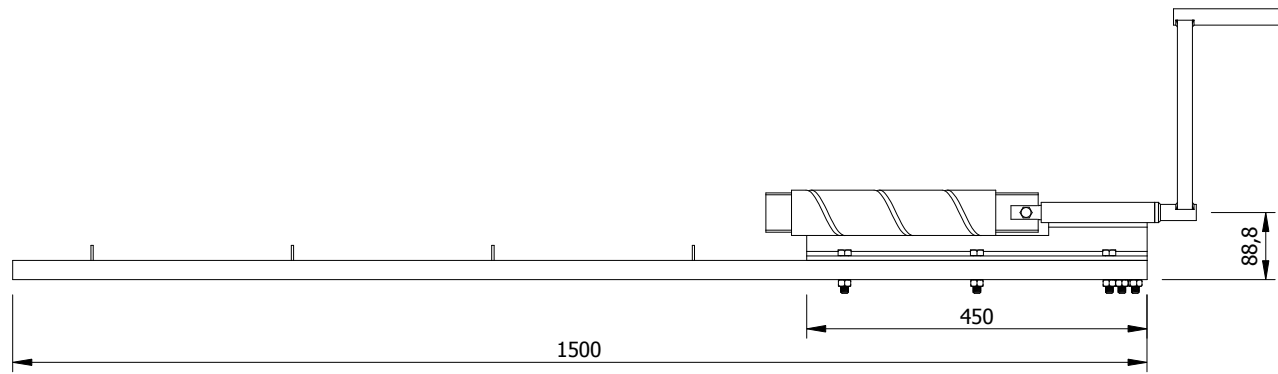

Note: All units in mm.

PROJECT	CREATED BY	APPROVED BY	DATE	VERSION
Fence Making Machine	E. Araujo	A. Morillo	23-06-2021	1.0
PART NAME	FILE NAME			POS
3d views	Fence_making_machine.dwg			A1
DEVELOPED BY	REDESIGNED BY	DOC. TYPE	MATERIAL	QUANTITY
Vita	OHO e.V.	Assembly		1
		LICENCE	SCALE	SHEET
		CC-BY-SA 4.0	1:7.5	1/17

Note: All units in mm.

PROJECT		CREATED BY		APPROVED BY		DATE		VERSION	
Fence Making Machine		E. Araujo		A. Morillo		23-06-2021		1.0	
PART NAME			FILE NAME					POS	
3d views			Fence_making_machine.dwg					A1	
DEVELOPED BY		REDESIGNED BY		DOC. TYPE		MATERIAL		QUANTITY	
Vita		 OHO e.V.		Assembly				1	
			LICENCE		SCALE		SHEET		
			CC-BY-SA 4.0		1:10		2/17		