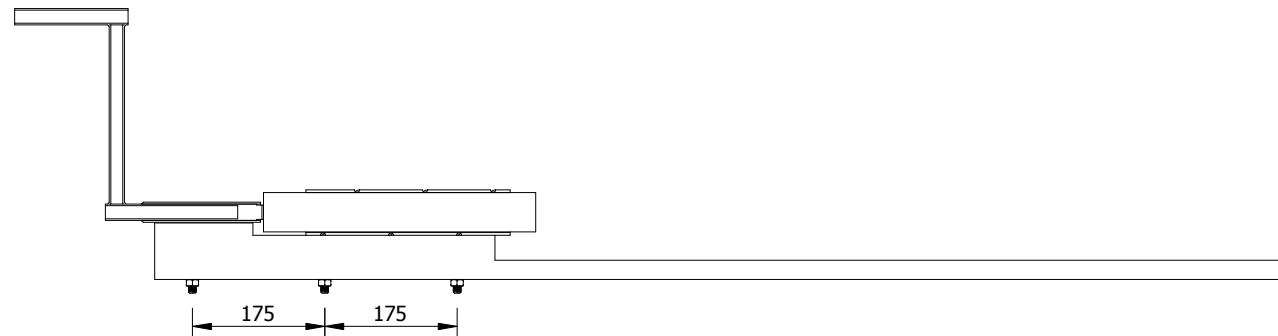

Note: All units in mm.

PROJECT	CREATED BY	APPROVED BY	DATE	VERSION
Fence Making Machine	E. Araujo	A. Morillo	23-06-2021	1.0
PART NAME	FILE NAME			POS
3d views	Fence_making_machine.dwg			A1
DEVELOPED BY	REDESIGNED BY	DOC. TYPE	MATERIAL	QUANTITY
Vita	OHO e.V.	Assembly		1
		LICENCE	SCALE	SHEET
		CC-BY-SA 4.0	1:7.5	1/17