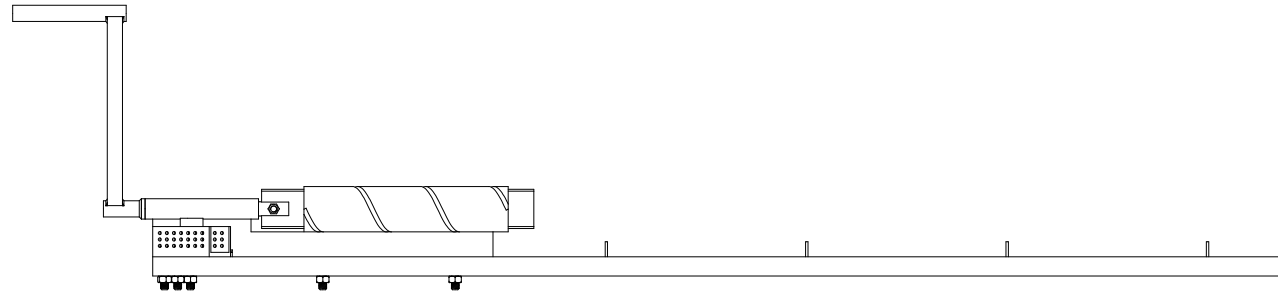

Note: All units in mm.

PROJECT	CREATED BY	APPROVED BY	DATE	VERSION
Fence Making Machine	E. Araujo	A. Morillo	23-06-2021	1.0
PART NAME	FILE NAME			POS
3d views	Fence_making_machine.dwg			A1
DEVELOPED BY	REDESIGNED BY	DOC. TYPE	MATERIAL	QUANTITY
Vita	OHO e.V.	Assembly		1
		LICENCE	SCALE	SHEET
		CC-BY-SA 4.0	1:7.5	1/17

Note: All units in mm.

PROJECT		CREATED BY		APPROVED BY		DATE		VERSION	
Fence Making Machine		E. Araujo		A. Morillo		23-06-2021		1.0	
PART NAME			FILE NAME					POS	
3d views			Fence_making_machine.dwg					A1	
DEVELOPED BY		REDESIGNED BY		DOC. TYPE		MATERIAL		QUANTITY	
Vita		 OHO e.V.		Assembly				1	
			LICENCE		SCALE		SHEET		
			CC-BY-SA 4.0		1:10		2/17		