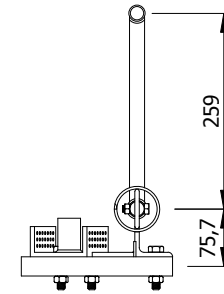

Note: All units in mm.

PROJECT	CREATED BY	APPROVED BY	DATE	VERSION
Fence Making Machine	E. Araujo	A. Morillo	23-06-2021	1.0
PART NAME	FILE NAME			POS
3d views	Fence_making_machine.dwg			A1
DEVELOPED BY	REDESIGNED BY	DOC. TYPE	MATERIAL	QUANTITY
Vita	OHO e.V.	Assembly		1
		LICENCE	SCALE	SHEET
		CC-BY-SA 4.0	1:7.5	1/17

Note: All units in mm.

PROJECT		CREATED BY		APPROVED BY		DATE		VERSION	
Fence Making Machine		E. Araujo		A. Morillo		23-06-2021		1.0	
PART NAME			FILE NAME					POS	
3d views			Fence_making_machine.dwg					A1	
DEVELOPED BY		REDESIGNED BY		DOC. TYPE		MATERIAL		QUANTITY	
Vita		 OHO e.V.		Assembly				1	
			LICENCE		SCALE		SHEET		
			CC-BY-SA 4.0		1:10		2/17		