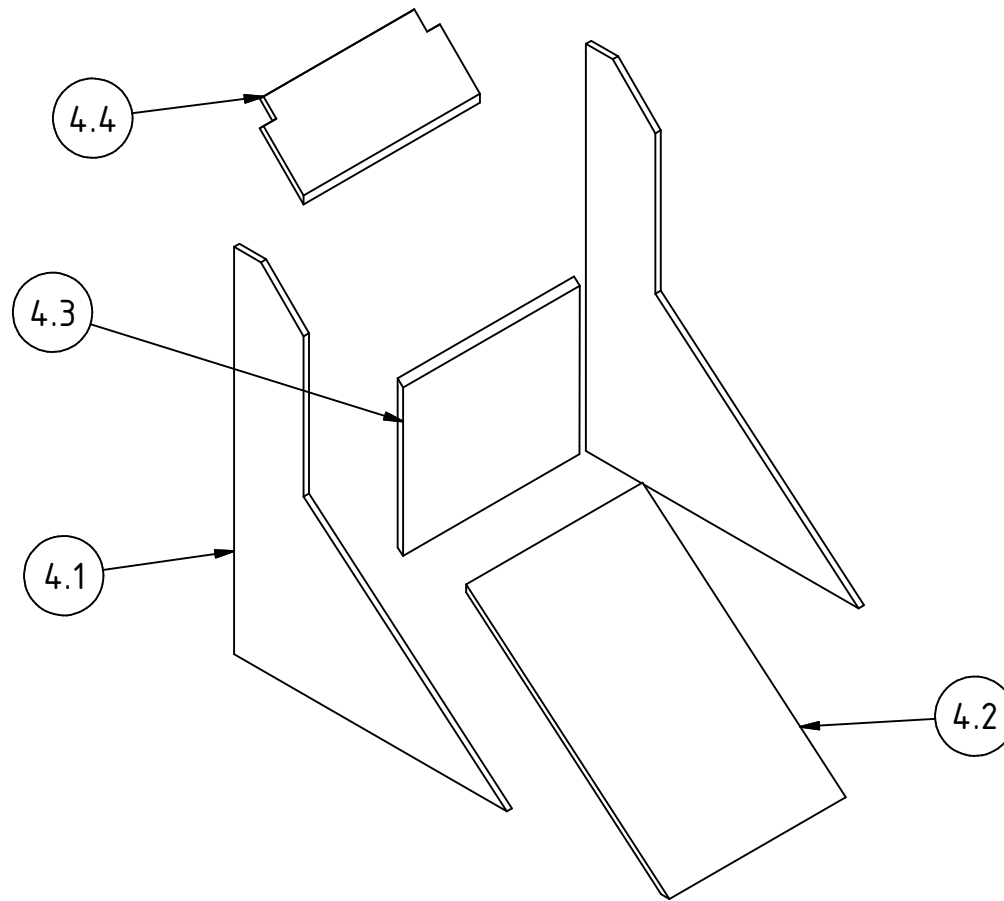

# EXPLOSION ( 1 : 5 )

PROJECT Hand Operated Winnower for groundnut		CREATED BY J. Zeron	APPROVED BY A. Morillo	DATE 09/08/2021	VERSION 1.0
PART NAME Large grain chute		FILE NAME Large grain chute.ipn			POS 4.0
DEVELOPED BY Tropical Products Institut	REDESIGNED BY  OHO e.V.	DOC. TYPE Assembly	MATERIAL	QUANTITY 1	
		LICENCE CC-BY-SA 4.0	SCALE 1:5	SHEET 31 /45	