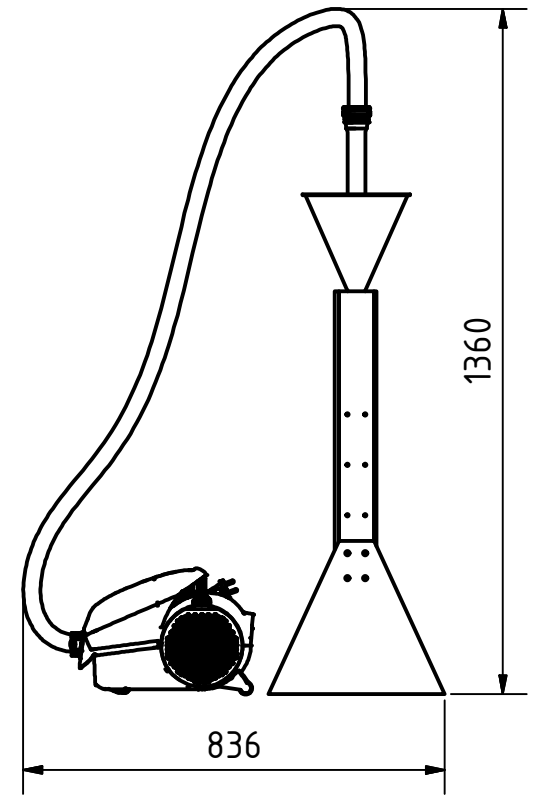

SCALE ( 1 : 10 )

SCALE ( 1 : 15 )

Note: All units in mm.

PROJECT rsc_sc_seed-cleaner-for-repeated-seed-sorting		CREATED BY L. Ruda		APPROVED BY A. Morillo		DATE 07/09/2021		VERSION 1.0		
PART NAME 3d views		FILE NAME rsc_sc_seed-cleaner-for-repeated-seed-sorting							POS A1	
DEVELOPED BY The Real Seed Collection Ltd		REDESIGNED BY OHO e.V.		DOC. TYPE Assembly		MATERIAL		QUANTITY 1		
				LICENCE CC-BY-SA 4.0		SCALE 1:15		SHEET 1 /21		

SCALE ( 1 : 6 )

Note: All units in mm.

PROJECT rsc_sc_seed-cleaner-for-repeated-seed-sorting		CREATED BY L. Ruda		APPROVED BY A. Morillo		DATE 07/09/2021		VERSION 1.0	
PART NAME rsc_sc_seed-cleaner-for-repeated-seed-sorting		FILE NAME rsc_sc_seed-cleaner-for-repeated-seed-sorting						POS A1	
DEVELOPED BY The Real Seed Collection Ltd		REDESIGNED BY OHO e.V.		DOC. TYPE Assembly		MATERIAL		QUANTITY 1	
		LICENCE CC-BY-SA 4.0		SCALE 1:6		SHEET 2 /21			