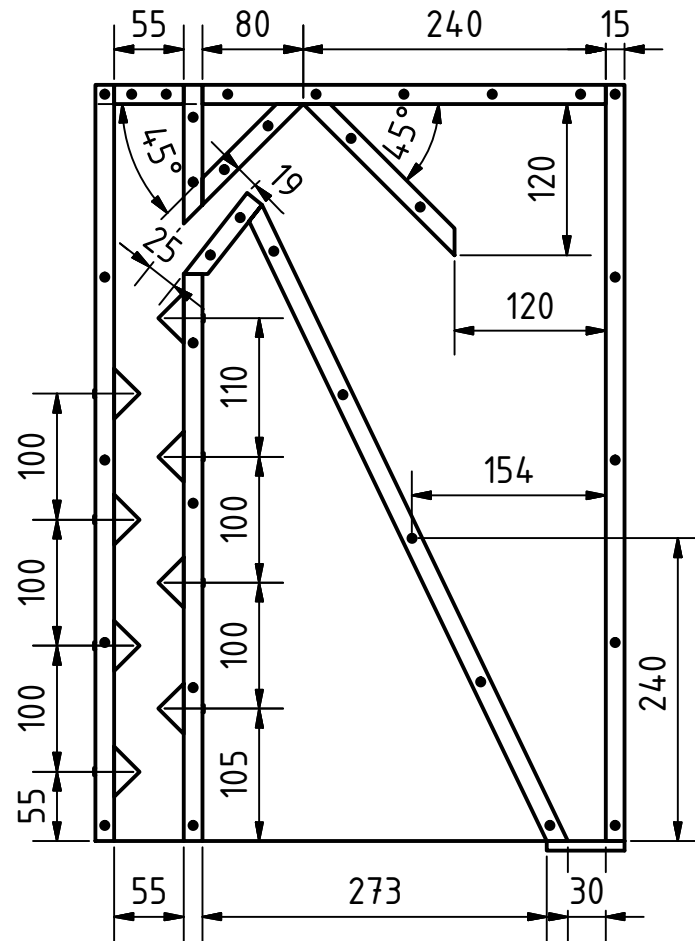

SCALE ( 1 : 10 )

SCALE ( 1 : 15 )

Note: All units in mm.

PROJECT rsc_sc_seed-cleaner-for-repeated-seed-sorting		CREATED BY L. Ruda		APPROVED BY A. Morillo		DATE 07/09/2021		VERSION 1.0		
PART NAME 3d views		FILE NAME rsc_sc_seed-cleaner-for-repeated-seed-sorting							POS A1	
DEVELOPED BY The Real Seed Collection Ltd		REDESIGNED BY OHO e.V.		DOC. TYPE Assembly		MATERIAL		QUANTITY 1		
				LICENCE CC-BY-SA 4.0		SCALE 1:15		SHEET 1 /21		

SCALE ( 1 : 6 )

Note: All units in mm.

PROJECT rsc_sc_seed-cleaner-for-repeated-seed-sorting		CREATED BY L. Ruda		APPROVED BY A. Morillo		DATE 07/09/2021		VERSION 1.0	
PART NAME rsc_sc_seed-cleaner-for-repeated-seed-sorting		FILE NAME rsc_sc_seed-cleaner-for-repeated-seed-sorting						POS A1	
DEVELOPED BY The Real Seed Collection Ltd		REDESIGNED BY OHO e.V.		DOC. TYPE Assembly		MATERIAL		QUANTITY 1	
		LICENCE CC-BY-SA 4.0		SCALE 1:6		SHEET 2 /21			