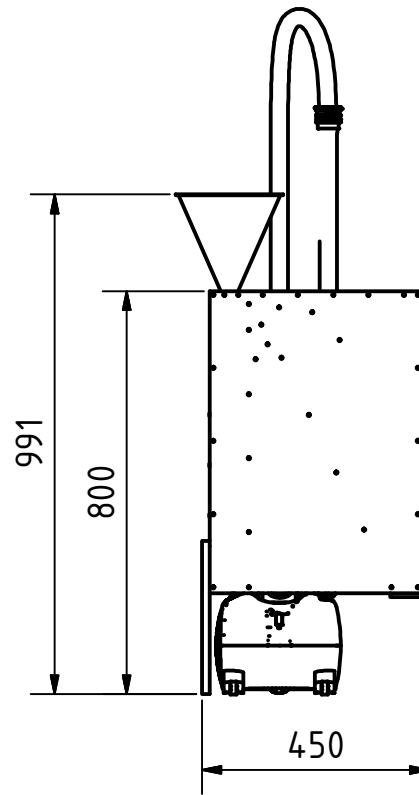

SCALE ( 1 : 10 )

SCALE ( 1 : 15 )

Note: All units in mm.

PROJECT rsc_sc_seed-cleaner-for-repeated-seed-sorting		CREATED BY L. Ruda		APPROVED BY A. Morillo		DATE 07/09/2021		VERSION 1.0		
PART NAME 3d views		FILE NAME rsc_sc_seed-cleaner-for-repeated-seed-sorting							POS A1	
DEVELOPED BY The Real Seed Collection Ltd		REDESIGNED BY OHO e.V.		DOC. TYPE Assembly		MATERIAL		QUANTITY 1		
				LICENCE CC-BY-SA 4.0		SCALE 1:15		SHEET 1 /21		

SCALE ( 1 : 6 )

Note: All units in mm.

PROJECT rsc_sc_seed-cleaner-for-repeated-seed-sorting		CREATED BY L. Ruda		APPROVED BY A. Morillo		DATE 07/09/2021		VERSION 1.0	
PART NAME rsc_sc_seed-cleaner-for-repeated-seed-sorting		FILE NAME rsc_sc_seed-cleaner-for-repeated-seed-sorting						POS A1	
DEVELOPED BY The Real Seed Collection Ltd		REDESIGNED BY OHO e.V.		DOC. TYPE Assembly		MATERIAL		QUANTITY 1	
		LICENCE CC-BY-SA 4.0		SCALE 1:6		SHEET 2 /21			