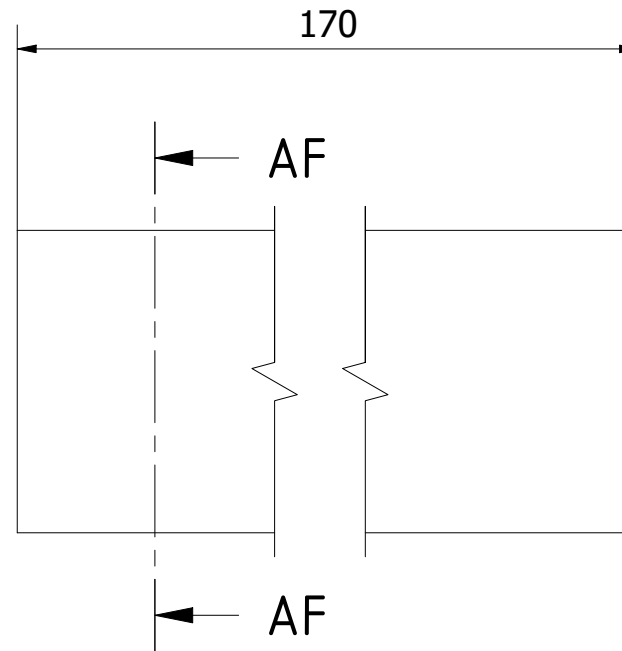

AF-AF ( 2/1 )

Note: All units in mm.

PROJECT	CREATED BY	APPROVED BY	DATE	VERSION
Scooter with fat tire	J. Rosciano	A. Morillo	31/08/2021	1.2
PART NAME	FILE NAME			POS
Frame K	Frame K.ipt			3.1
DEVELOPED BY	REDESIGNED BY	DOC. TYPE	MATERIAL	QUANTITY
		Part	ASTM A36	1
		LICENCE	SCALE	SHEET
OHO	OHO e.V.	CC-BY-SA 4.0	2/1	37 /65