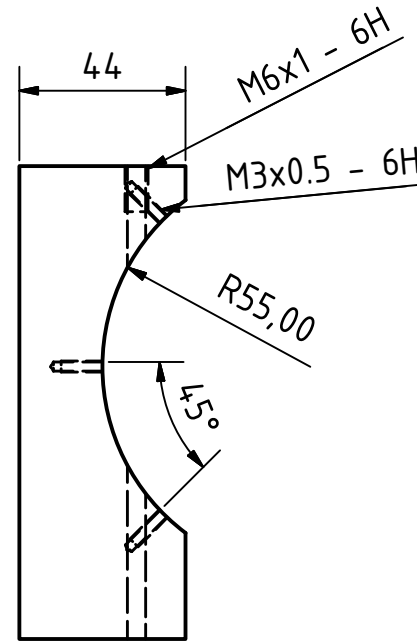

SCALE (1 : 2)

SCALE (1 : 2)

Note: All units in mm.

| | | | | | |
|--|--|--|---------------------------|-------------------------|-----------------------------|
| PROJECT Peeling Machine for Sunflower Seeds | | CREATED BY L. Ruda | APPROVED BY A. Morillo | DATE 16/09/2021 | VERSION 1.0 |
| PART NAME Body | | FILE NAME Body.ipt | | | POS 2.2.1 |
| DEVELOPED BY | | REDESIGNED BY  | | DOC. TYPE Part | MATERIAL Kiln dried wood |
| Tropical Products Institute | | OHO e.V. | | LICENCE CC-BY-SA 4.0 | SCALE 1:2 |
| | | | | | QUANTITY 1 |
| | | | | | SHEET 29 /71 |