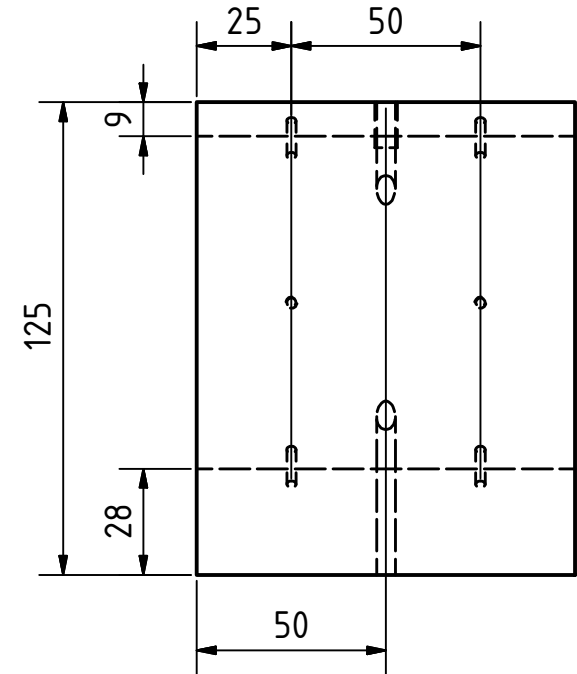

SCALE (1 : 2)

SCALE (1 : 2)

Note: All units in mm.

| | | | | | |
|--|--|--|---------------------------|-------------------------|-----------------------------|
| PROJECT Peeling Machine for Sunflower Seeds | | CREATED BY L. Ruda | APPROVED BY A. Morillo | DATE 16/09/2021 | VERSION 1.0 |
| PART NAME Body | | FILE NAME Body.ipt | | | POS 2.2.1 |
| DEVELOPED BY | | REDESIGNED BY  | | DOC. TYPE Part | MATERIAL Kiln dried wood |
| Tropical Products Institute | | OHO e.V. | | LICENCE CC-BY-SA 4.0 | SCALE 1:2 |
| | | | | | QUANTITY 1 |
| | | | | | SHEET 29 /71 |