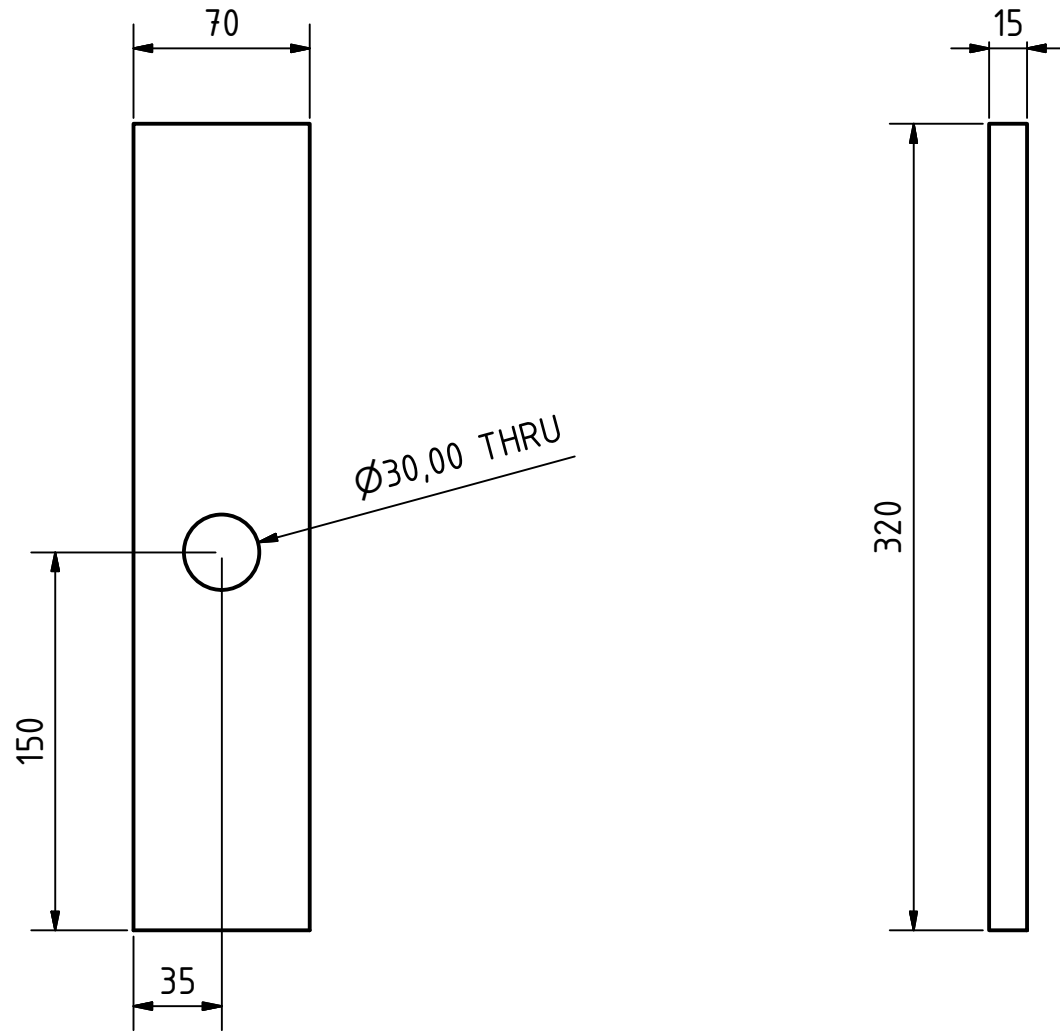

SCALE ( 1 : 5 )

SCALE ( 1 : 3 )

Note: All units in mm.

PROJECT rsc_sc_seed-cleaner-for repeated-seed-sorting	CREATED BY L. Ruda	APPROVED BY A. Morillo	DATE 07/09/2021	VERSION 1.0
PART NAME Piece I	FILE NAME Piece I.ipt			POS 1.10
DEVELOPED BY The Real Seed Collection Ltd	REDESIGNED BY  OHO e.V.	DOC. TYPE Part	MATERIAL Hardwood	QUANTITY 1
		LICENCE CC-BY-SA 4.0	SCALE 1:3	SHEET 16 /21