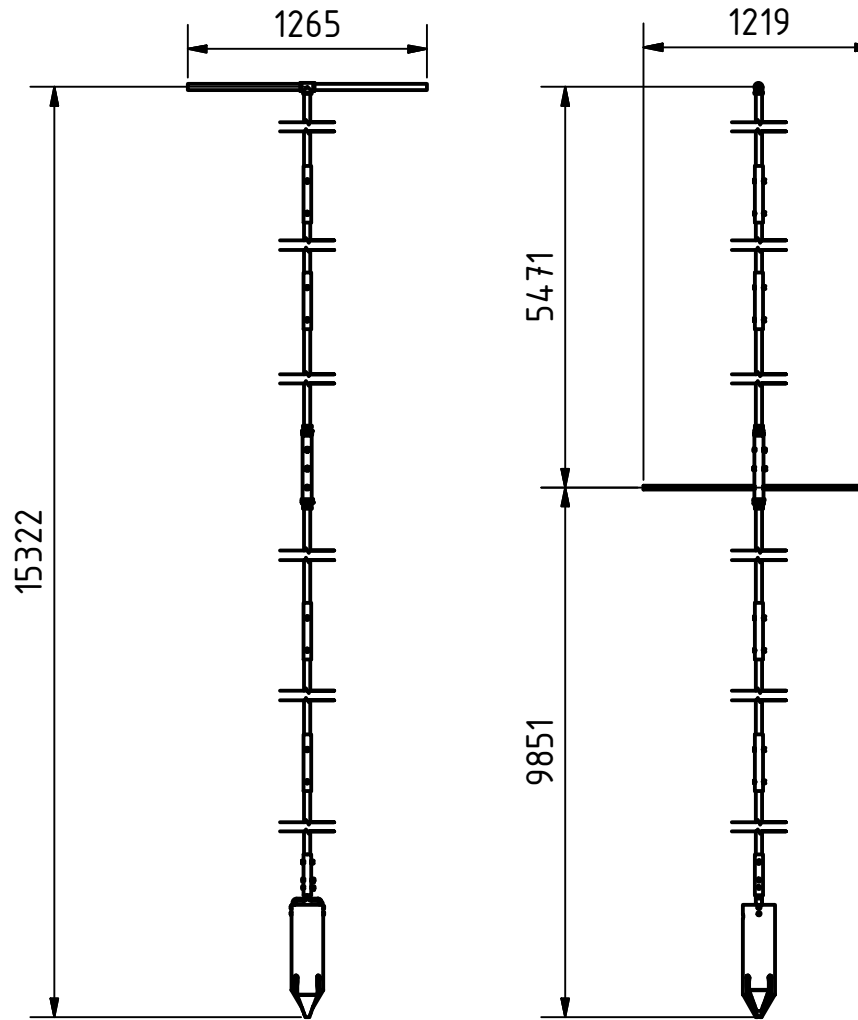

SCALE (1 : 25)

SCALE (1 : 40)

Note: All units in mm.

PROJECT	CREATED BY	APPROVED BY	DATE	VERSION
vit_wde_well-drilling-equipment	L. Ruda	A. Morillo	22/06/2021	1.0
PART NAME	FILE NAME			POS
3d views	vit_wde_well-drilling-equipment			A1
DEVELOPED BY	REDESIGNED BY	DOC. TYPE	MATERIAL	QUANTITY
		Assembly		1
Vita - Volunteers in Technical Assistance, USA	OHO e.V.	LICENCE	SCALE	SHEET
		CC-BY-SA 4.0		1 /19