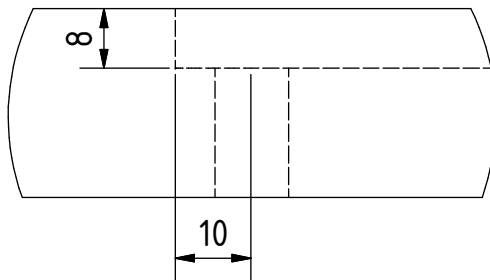

Opening dimensions will depend on the plate of the Router

A (1 : 1)

Note: All units in mm.

PROJECT	CREATED BY	APPROVED BY	DATE	VERSION
Wood router table - size 560 mm	J. Zeron	A. Morillo	14/10/2021	1.0
PART NAME	FILE NAME			POS
Top	Top.ipt			1.1
PUBLISHED BY		DOC. TYPE	MATERIAL	QUANTITY
OHO e.V.		Part	Hardwood	1
		LICENCE	SCALE	SHEET
		CC-BY-SA 4.0	1:6	7 /22