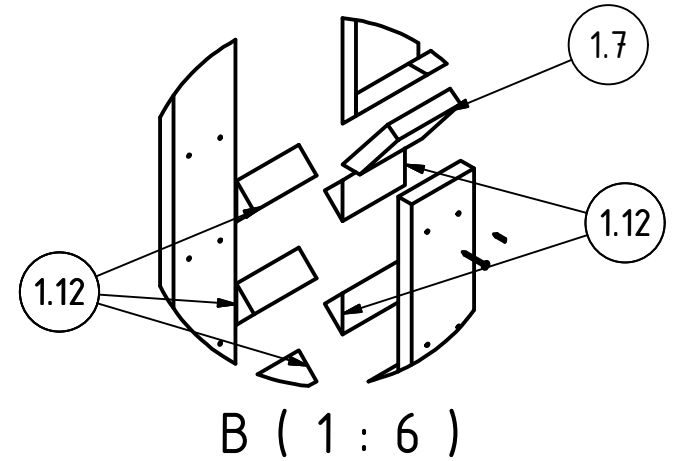

SCALE (1 : 18)

A (1 : 4)

B (1 : 6)

PROJECT rsc_sc_seed-cleaner-for-repeated-seed-sorting		CREATED BY L. Ruda		APPROVED BY A. Morillo		DATE 07/09/2021		VERSION 1.0	
PART NAME Exploded 3d view		FILE NAME rsc_sc_seed-cleaner-for-repeated-seed-sorting						POS A2	
DEVELOPED BY The Real Seed Collection Ltd		REDESIGNED BY  OHO e.V.		DOC. TYPE Assembly		MATERIAL		QUANTITY 1	
		LICENCE CC-BY-SA 4.0		SCALE 1:6		SHEET 3 /21			