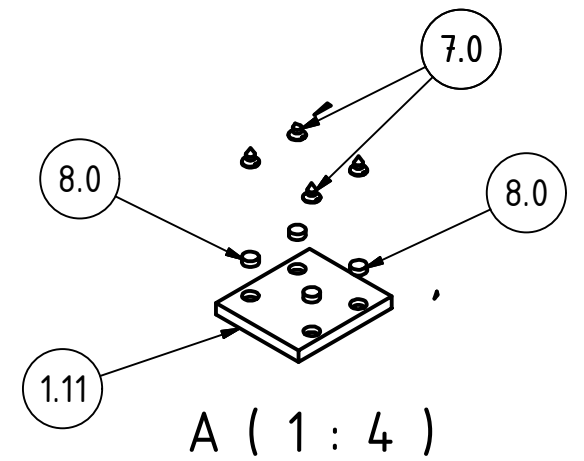

SCALE (1 : 18)

A (1 : 4)

B (1 : 6)

PROJECT rsc_sc_seed-cleaner-for-repeated-seed-sorting		CREATED BY L. Ruda		APPROVED BY A. Morillo		DATE 07/09/2021		VERSION 1.0	
PART NAME Exploded 3d view		FILE NAME rsc_sc_seed-cleaner-for-repeated-seed-sorting						POS A2	
DEVELOPED BY The Real Seed Collection Ltd		REDESIGNED BY  OHO e.V.		DOC. TYPE Assembly		MATERIAL		QUANTITY 1	
		LICENCE CC-BY-SA 4.0		SCALE 1:6		SHEET 3 /21			