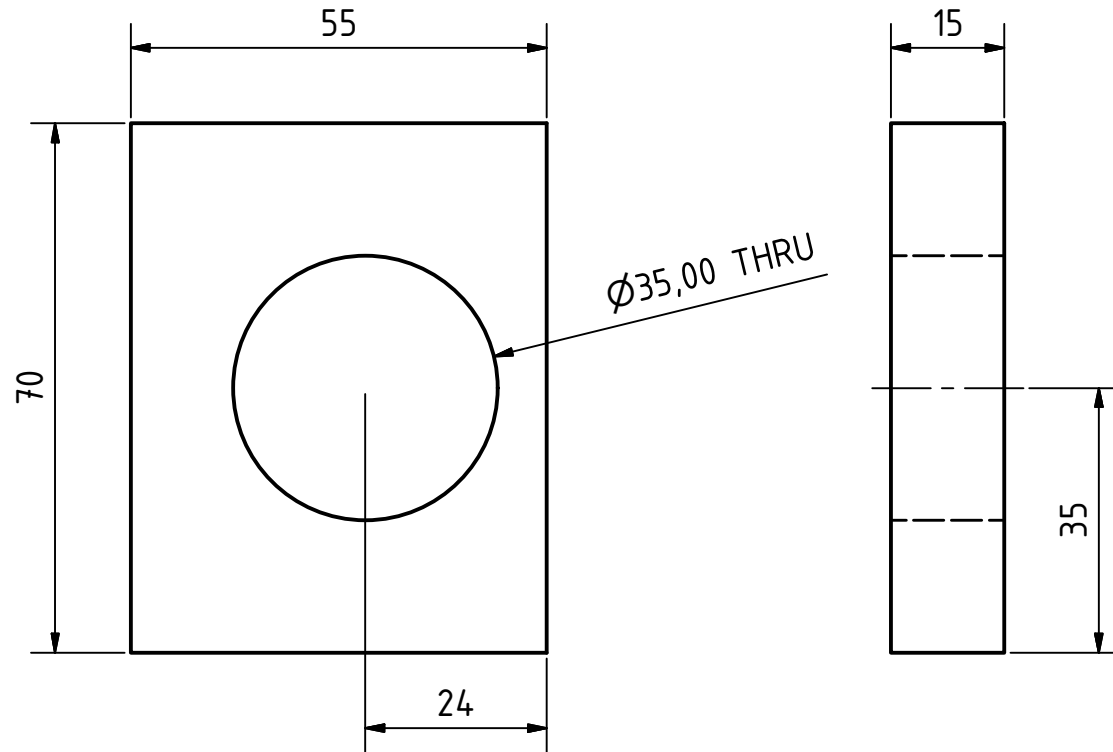

SCALE (1 : 2)

SCALE (1 : 1)

Note: All units in mm.

PROJECT rsc_sc_seed-cleaner-for repeated-seed-sorting		CREATED BY L. Ruda		APPROVED BY A. Morillo		DATE 07/09/2021	VERSION 1.0	
PART NAME Piece H		FILE NAME Piece H.ipt					POS 1.9	
DEVELOPED BY The Real Seed Collection Ltd		REDESIGNED BY  OHO e.V.		DOC. TYPE Part	MATERIAL Hardwood		QUANTITY 1	
			LICENCE CC-BY-SA 4.0		SCALE 1:1		SHEET 15 /21	