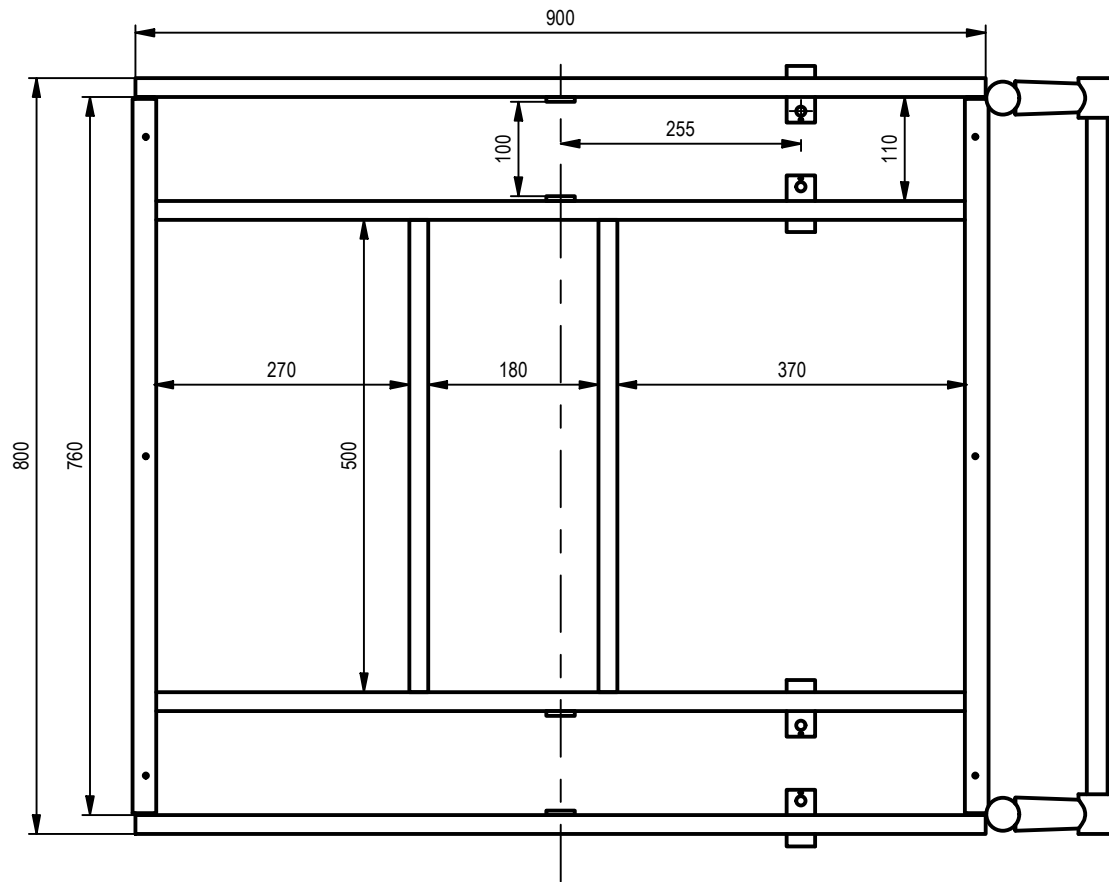

PROJECT TRICYCLE CARGO BIKE		CREATED BY A. PARDO		APPROVED BY D. Jaeger	
PART NAME Assembly2-tricycle cargo bike B		PART CODE 2		DOCUMENT TYPE ASSEMBLY	
 <p>Open Source Ecology e.V. Knobelsdorffstr. 22 14059 Berlin www.ose-germany.de +49 (0) 30 / 92282426</p>		LICENSE CERN-OHL		FILE NAME Assembly2-tricycle cargo bike B.iam	
		SCALE 1 / 15		MATERIAL	
		VERSION 1.0		QUANTITY	
		SHEET 9		DATE 12/1/2021	