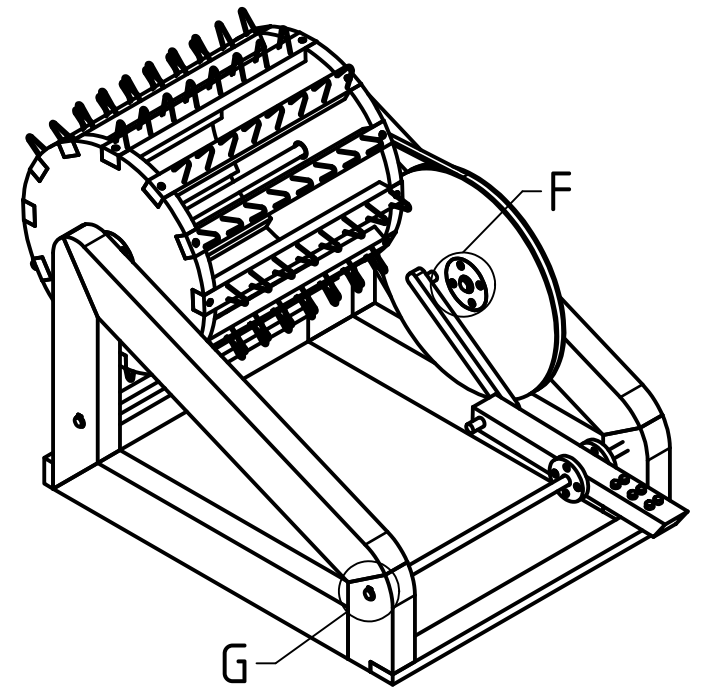

Note: All units in mm.

PROJECT	CREATED BY	APPROVED BY	DATE	VERSION
Rice Thresher Machine	J. Zerón	A. Morillo	14/08/2021	1.0
PART NAME	FILE NAME	POS		
3D views	Rice thresher machine.iam	A1		
DEVELOPED BY	REDESIGNED BY	DOC. TYPE	MATERIAL	QUANTITY
Vita - Volunteers in Technical Assistance, USA	 OHO e.V.	Assembly		1
		LICENCE	SCALE	SHEET
		CC-BY-SA 4.0	1 : 12	1 / 24