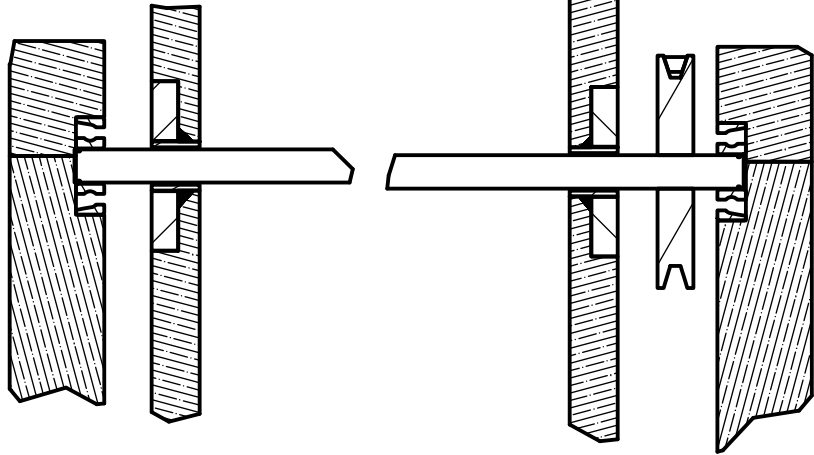

C (1 : 4)

F (1 : 2)

G (1 : 2)

D (1 : 4)