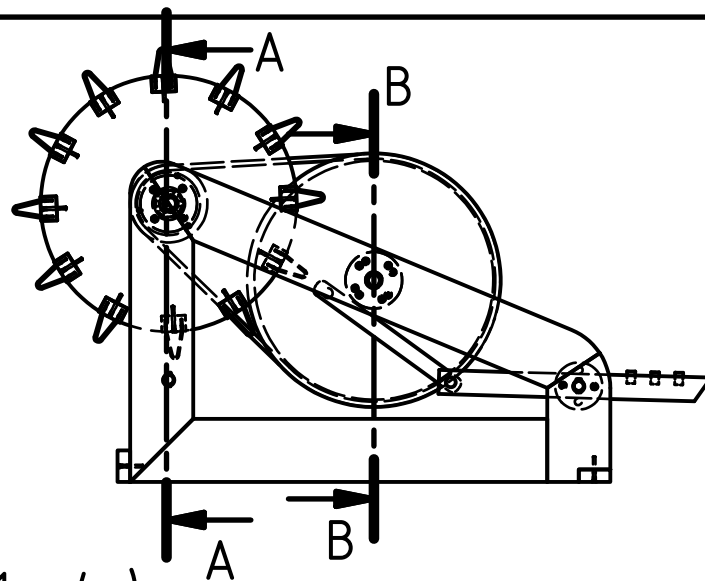

Note: All units in mm.

PROJECT	CREATED BY	APPROVED BY	DATE	VERSION
Rice Thresher Machine	J. Zerón	A. Morillo	14/08/2021	1.0
PART NAME	FILE NAME	POS		
3D views	Rice thresher machine.iam	A1		
DEVELOPED BY	REDESIGNED BY	DOC. TYPE	MATERIAL	QUANTITY
Vita - Volunteers in Technical Assistance, USA	 OHO e.V.	Assembly		1
		LICENCE	SCALE	SHEET
		CC-BY-SA 4.0	1 : 12	1 / 24