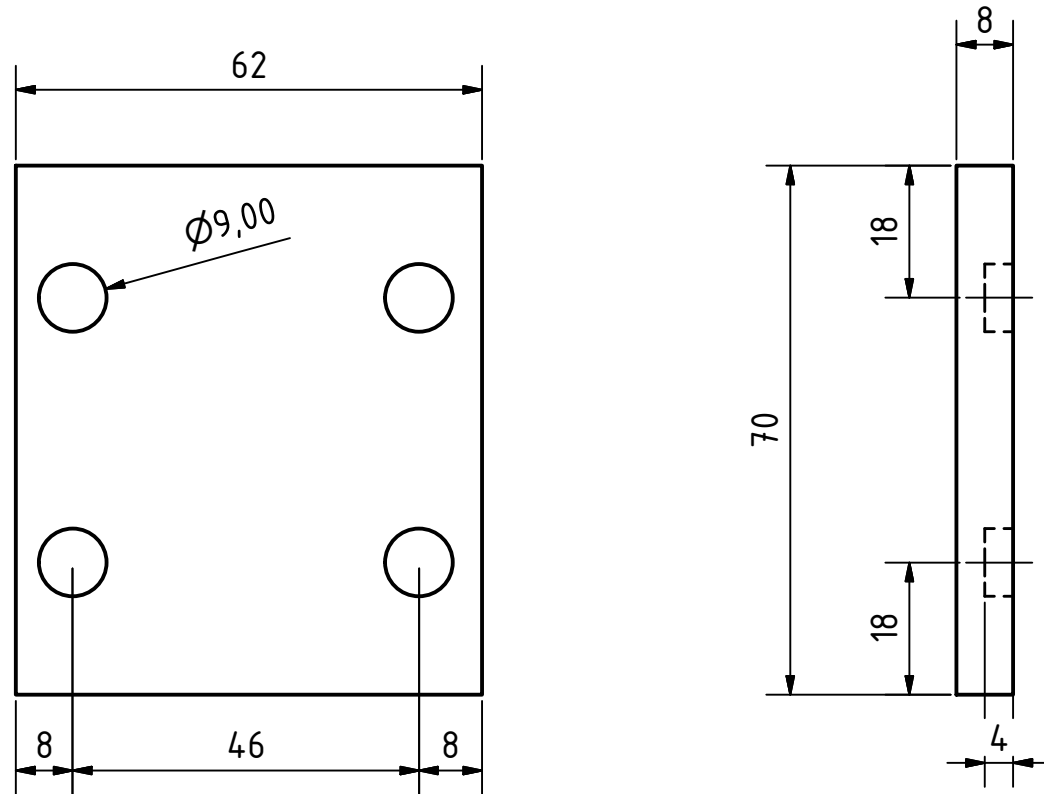

SCALE (1 : 2)

VIEW41 (1 : 1)

Note: All units in mm.

PROJECT rsc_sc_seed-cleaner-for repeated-seed-sorting		CREATED BY L. Ruda		APPROVED BY A. Morillo		DATE 07/09/2021	VERSION 1.0	
PART NAME Piece J		FILE NAME Piece J.ipt					POS 1.11	
DEVELOPED BY The Real Seed Collection Ltd		REDESIGNED BY  OHO e.V.		DOC. TYPE Part	MATERIAL Hardwood		QUANTITY 1	
			LICENCE CC-BY-SA 4.0		SCALE 1:1		SHEET 17 /21	