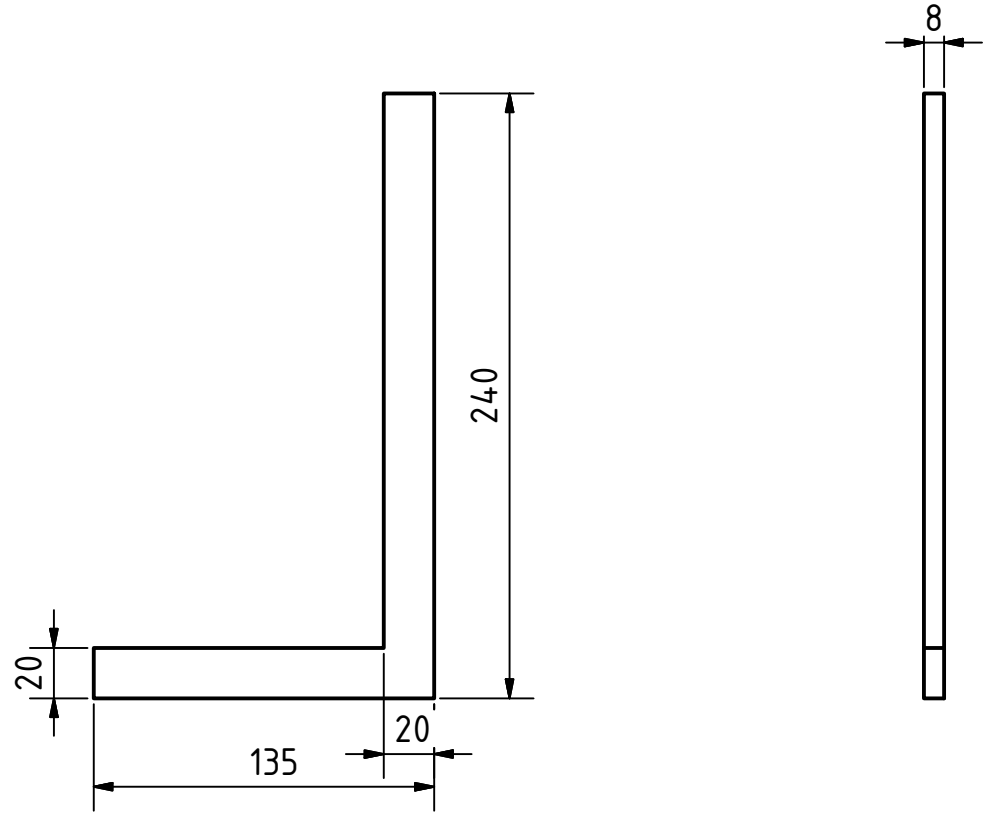

SCALE ( 1 : 3 )

SCALE ( 1 : 3 )

Note: All units in mm. Cutting wooden parts with manual tool.

PROJECT Peeling Machine for Sunflower Seeds		CREATED BY L. Ruda	APPROVED BY A. Morillo	DATE 16/09/2021	VERSION 1.0
PART NAME Arm		FILE NAME Arm.ipt			POS 3.2.1
DEVELOPED BY Tropical Products Institute		REDESIGNED BY OHO e.V.		DOC. TYPE Part	MATERIAL Kiln dried wood
		LICENCE CC-BY-SA 4.0		SCALE 1:3	QUANTITY 1
					SHEET 49 /71