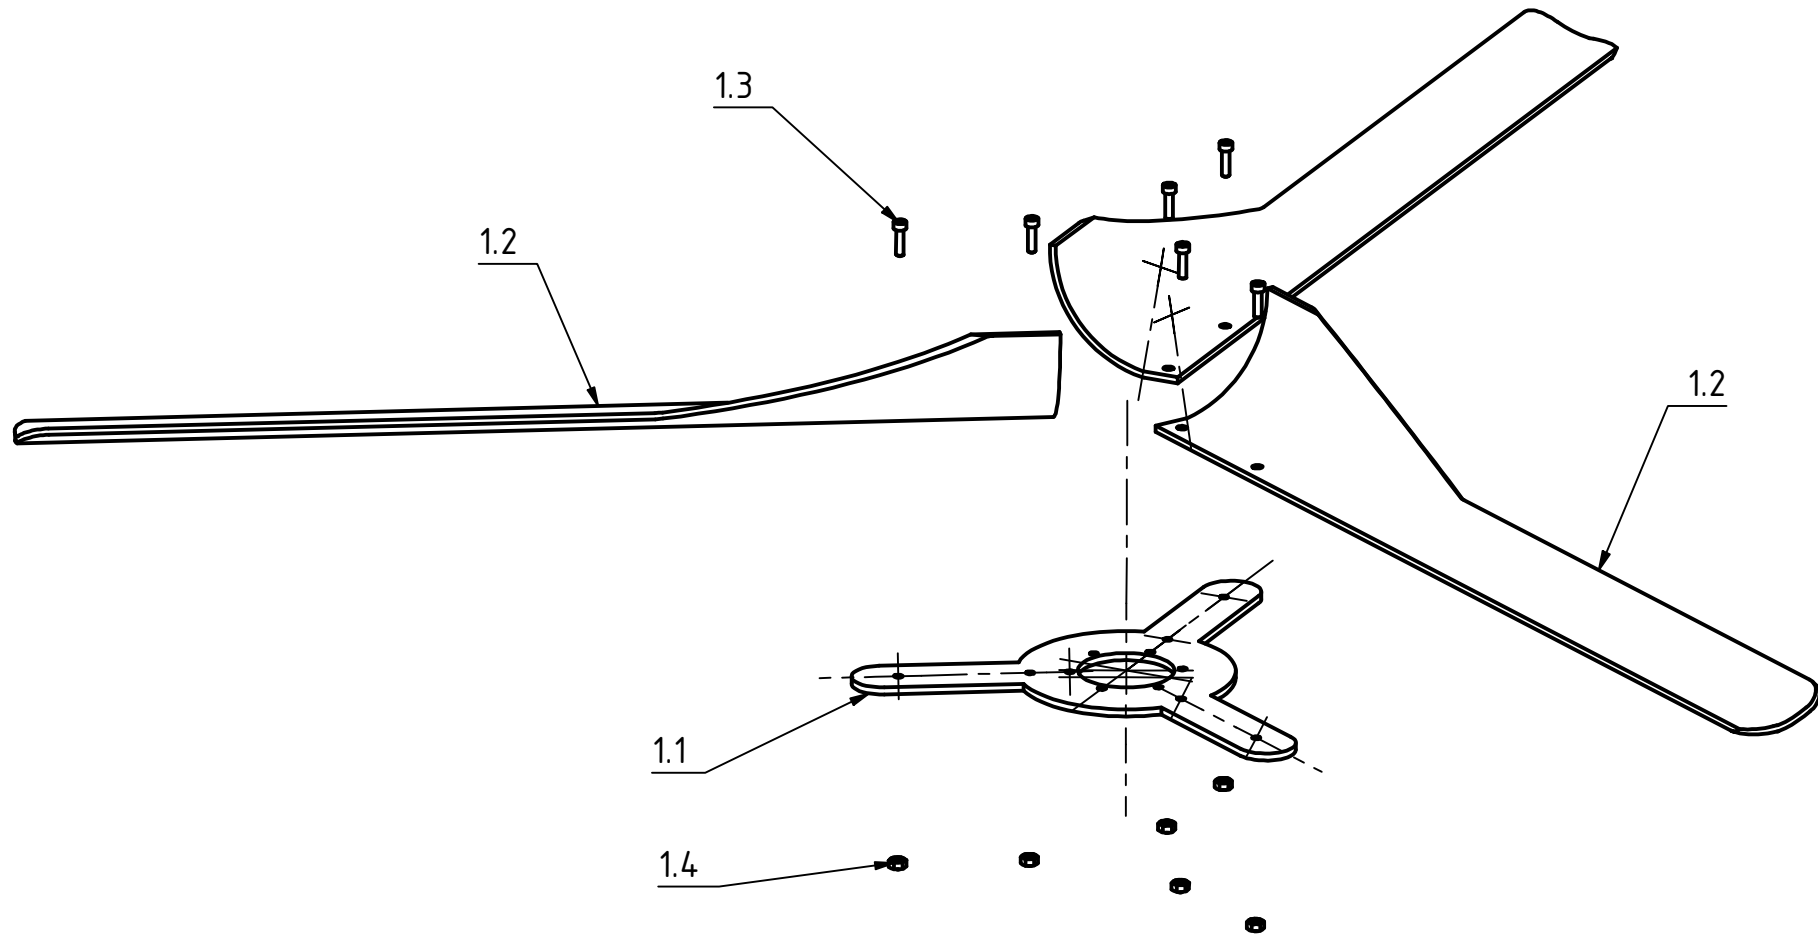

PROJECT	CREATED BY	APPROVED BY	DATE	VERSION
Horizontal shaft turbine	D. MOSQUERA	A. MORILLO	15/11/2021	1.0
PART NAME	FILE NAME			POS
Propelle	ygh_hts_propeller			1.0
DEVELOPED BY	REDESIGNED BY	DOC. TYPE	MATERIAL	QUANTITY
		Assembly		1
Original developer		LICENCE	SCALE	SHEET
		CC-BY-SA 4.0	1:15	7 /28

OHO e.V.

PROJECT	CREATED BY	APPROVED BY	DATE	VERSION
Horizontal shaft turbine	D. MOSQUERA	A. MORILLO	15/11/2021	1.0
PART NAME	FILE NAME	POS		
Propeller	ygh_hts_propeller.ipn	1.0		
DEVELOPED BY	REDESIGNED BY	DOC. TYPE	MATERIAL	QUANTITY
Original developer		Assembly		1
		LICENCE	SCALE	SHEET
		CC-BY-SA 4.0	1:4	8 /28