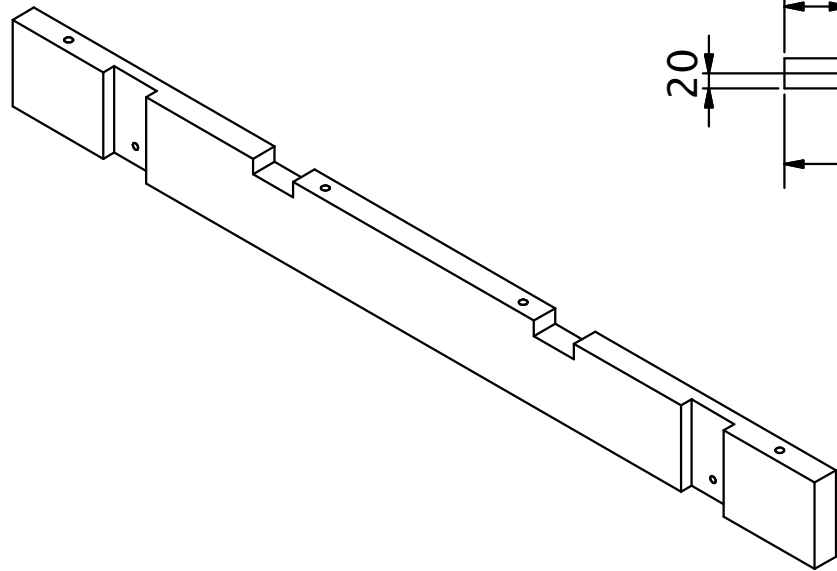

# ELEVATION ( 1 : 10 )

Note: All units in mm.

PROJECT	CREATED BY	APPROVED BY	DATE	VERSION
Woodworking Bench	J. Zeron	A. Morillo	24/06/2021	1.0
PART NAME	FILE NAME			POS
Bench top 1.1	Bench top 1.1.ipt			2.2
DEVELOPED BY	REDESIGNED BY	DOC. TYPE	MATERIAL	QUANTITY
		Part	Kiln dried pine	1
Practical Action	OHO e.V.	LICENCE	SCALE	SHEET
		CC-BY-SA 4.0	1:10	13 / 21