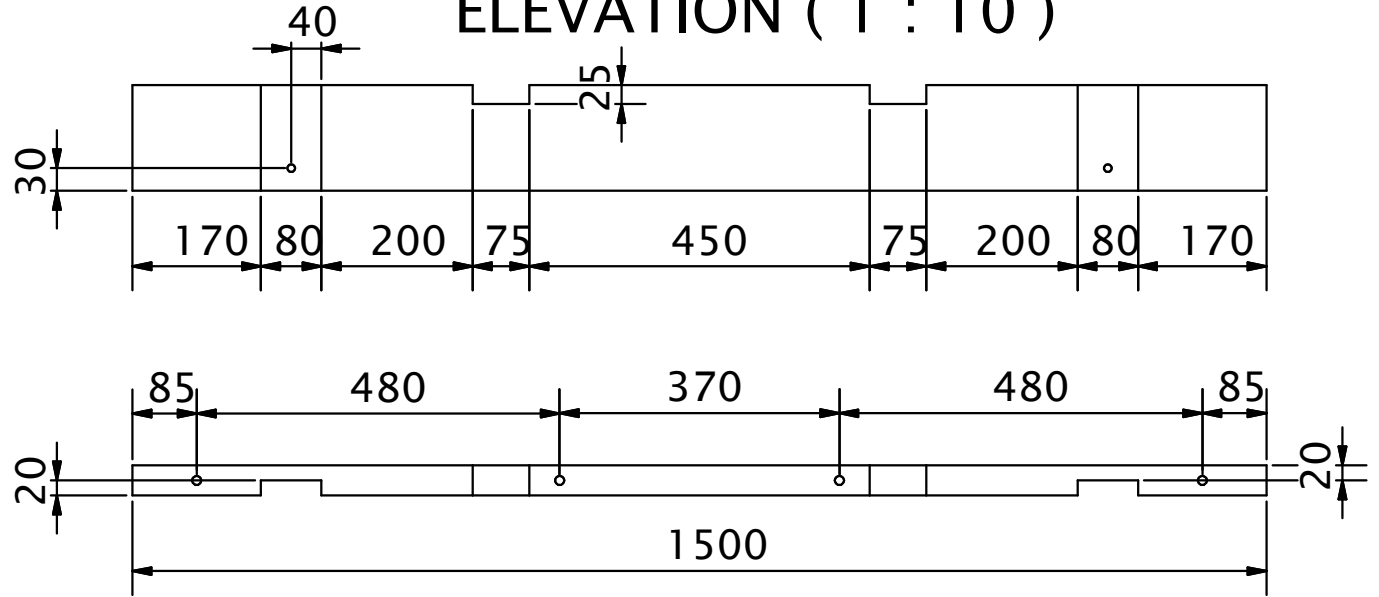

# ELEVATION ( 1 : 10 )

Note: All units in mm.

PROJECT	CREATED BY	APPROVED BY	DATE	VERSION
Woodworking Bench	J. Zeron	A. Morillo	24/06/2021	1.0
PART NAME	FILE NAME			POS
Bench top 1.1	Bench top 1.1.ipt			2.2
DEVELOPED BY	REDESIGNED BY	DOC. TYPE	MATERIAL	QUANTITY
		Part	Kiln dried pine	1
Practical Action	OHO e.V.	LICENCE	SCALE	SHEET
		CC-BY-SA 4.0	1:10	13 / 21