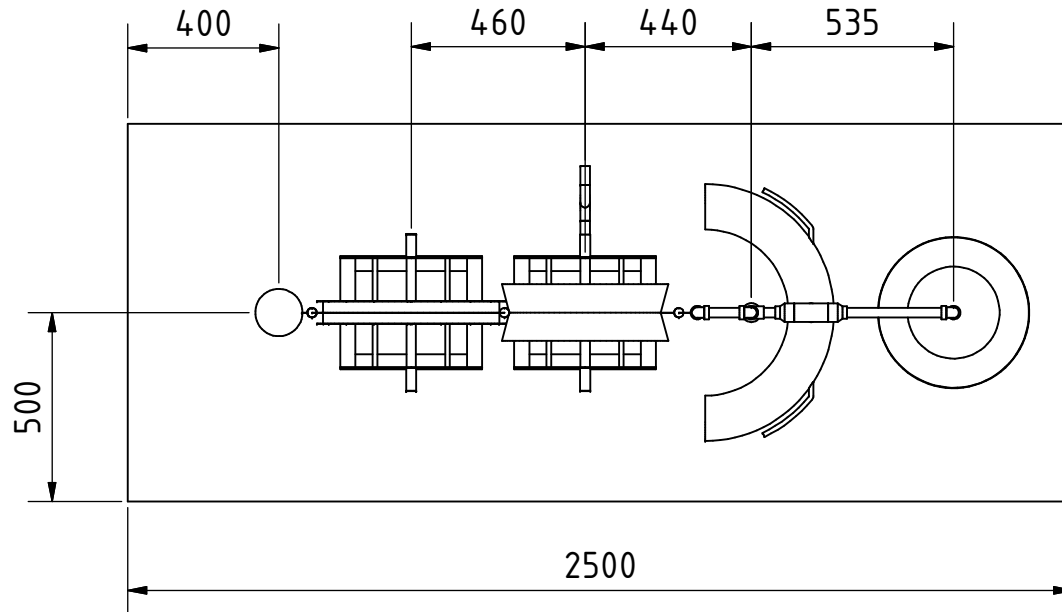

Note: All units in mm.

PROJECT Rope Pump with Depth adjustable		CREATED BY J. Zeron	APPROVED BY A. Morillo	DATE 30/08/2021	VERSION 1.0
PART NAME 3d views		FILE NAME Rope Pump with Depth adjustable.iam			POS A1
DEVELOPED BY Appropedia	REDESIGNED BY OHO e.V.	DOC. TYPE Assembly	MATERIAL	LICENCE CC-BY-SA 4.0	QUANTITY SHEET 1 / 22
		SCALE 1:20			

Variable length,
depending on water level.

Note: All units in mm.

PROJECT Rope Pump with Depth adjustable		CREATED BY J. Zeron	APPROVED BY A. Morillo	DATE 30/08/2021	VERSION 1.0
PART NAME 3d views		FILE NAME Rope Pump with Depth adjustable.iam			POS A1
DEVELOPED BY Appropedia	REDESIGNED BY OHO e.V.	DOC. TYPE Assembly	MATERIAL	LICENCE CC-BY-SA 4.0	QUANTITY SHEET 2 /22
		SCALE 1:20			