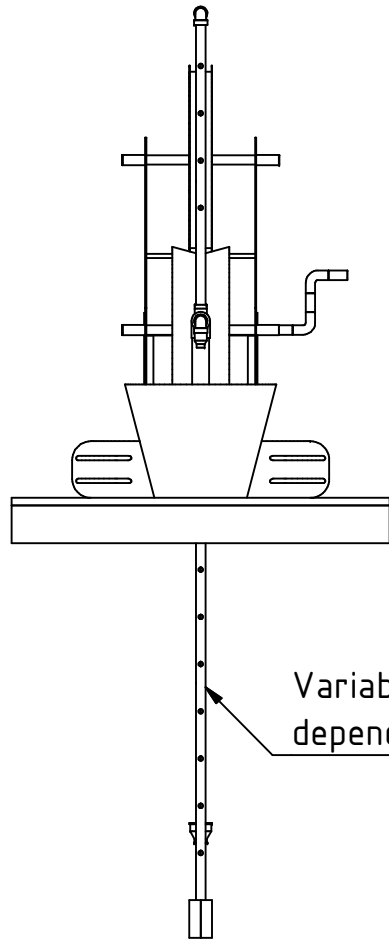

Note: All units in mm.

PROJECT Rope Pump with Depth adjustable		CREATED BY J. Zeron	APPROVED BY A. Morillo	DATE 30/08/2021	VERSION 1.0
PART NAME 3d views		FILE NAME Rope Pump with Depth adjustable.iam			POS A1
DEVELOPED BY Appropedia	REDESIGNED BY OHO e.V.	DOC. TYPE Assembly	MATERIAL	LICENCE CC-BY-SA 4.0	QUANTITY SHEET 1 / 22
		SCALE 1:20			

Variable length,
depending on water level.

Note: All units in mm.

PROJECT Rope Pump with Depth adjustable		CREATED BY J. Zeron	APPROVED BY A. Morillo	DATE 30/08/2021	VERSION 1.0
PART NAME 3d views		FILE NAME Rope Pump with Depth adjustable.iam			POS A1
DEVELOPED BY Appropedia	REDESIGNED BY OHO e.V.	DOC. TYPE Assembly	MATERIAL	LICENCE CC-BY-SA 4.0	QUANTITY SHEET 2 /22
		SCALE 1:20			