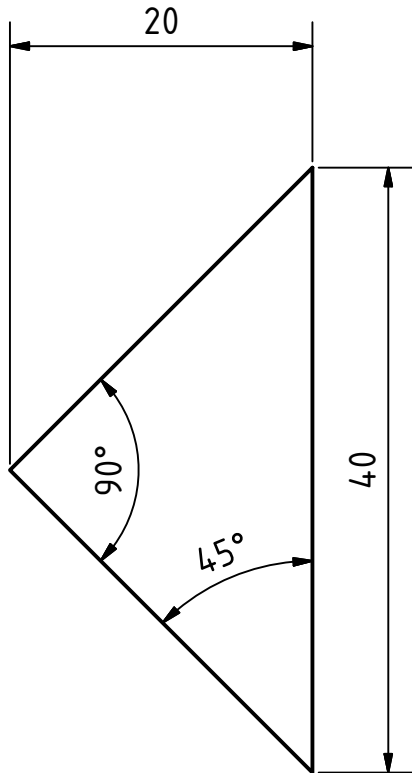

SCALE (1 : 2)

SCALE (2 : 1)

Note: All units in mm.

| | | | | | |
|---|--|--|---------------------------|--------------------|----------------------|
| PROJECT rsc_sc_seed-cleaner-for repeated-seed-sorting | | CREATED BY L. Ruda | APPROVED BY A. Morillo | DATE 07/09/2021 | VERSION 1.0 |
| PART NAME Piece K | | FILE NAME Piece K.ipt | | | POS 1.12 |
| DEVELOPED BY The Real Seed Collection Ltd | | REDESIGNED BY  OHO e.V. | | DOC. TYPE Part | MATERIAL Hardwood |
| | | LICENCE CC-BY-SA 4.0 | | SCALE 2:1 | QUANTITY 8 |
| | | | | | SHEET 18 /21 |