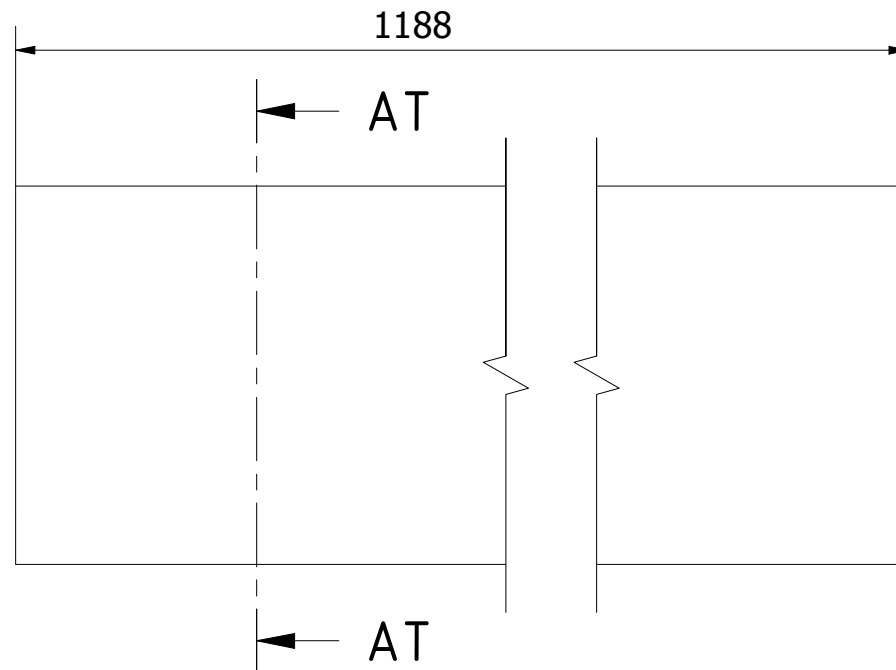

AT-AT ( 2/1 )

Note: All units in mm.

PROJECT Convertible Bicycle Trailer for People - with shock absorber		CREATED BY J. Rosciano	APPROVED BY A. Morillo	DATE 26/07/2021	VERSION 1.1
PART NAME Upper frame C		FILE NAME Upper frame C.ipt			POS 7.3
DEVELOPED BY Practical Action	REDESIGNED BY OHO e.V.	DOC. TYPE Part	MATERIAL ASTM A36	QUANTITY 1	
		LICENCE CC-BY-SA 4.0	SCALE 2/1	SHEET 44 /51	