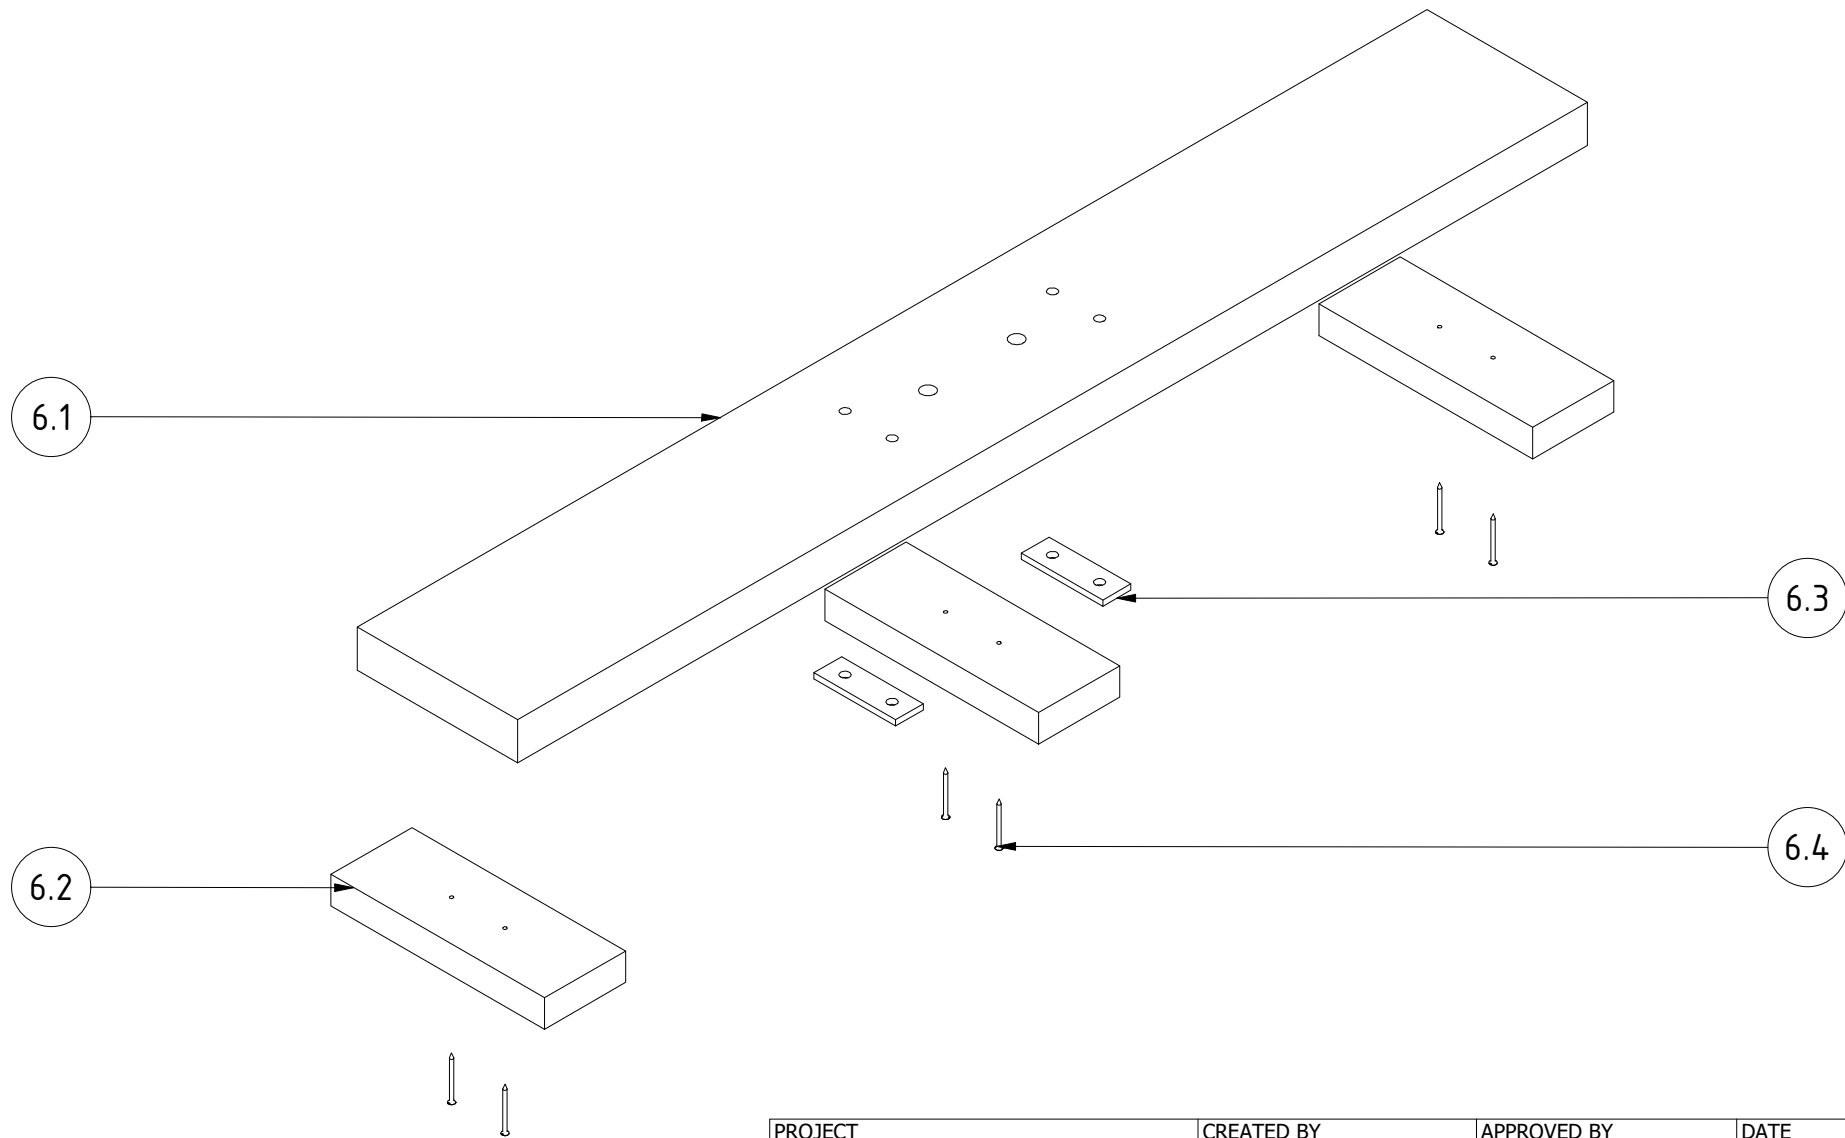

Note: All units in mm.

PROJECT Brick Making Machine CETA-RAM - for soil bricks		CREATED BY J. Rosciano	APPROVED BY A. Morillo	DATE 28/07/2021	VERSION 1.1
PART NAME Fixing platform		FILE NAME Fixing platform.iam			POS 6.0
DEVELOPED BY Centro de Experimentación en Tecnología Apropiaada		REDESIGNED BY  OHO e.V.	DOC. TYPE Assembly	MATERIAL	QUANTITY 1
			LICENCE CC-BY-SA 4.0	SCALE 1/16	SHEET 49 /53

PROJECT Brick Making Machine CETA-RAM - for soil bricks		CREATED BY J. Rosciano		APPROVED BY A. Morillo		DATE 28/07/2021		VERSION 1.1	
PART NAME Fixing platform		FILE NAME Fixing platform.ipn							POS 6.0
DEVELOPED BY Centro de Experimentación en Tecnología Apropriada		REDESIGNED BY OHO e.V.		DOC. TYPE Assembly		MATERIAL		QUANTITY 1	
				LICENCE CC-BY-SA 4.0		SCALE 1/10		SHEET 50 /53	