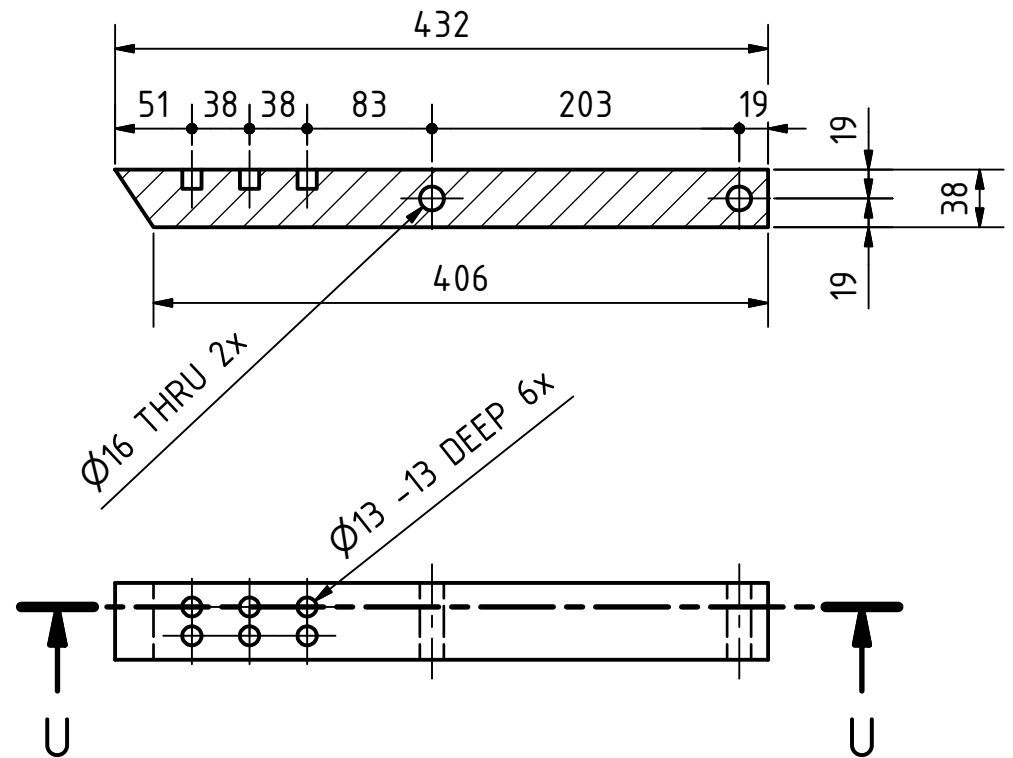

U-U (1 : 5)

PROJECT	CREATED BY	APPROVED BY	DATE	VERSION
Rice Thresher Machine	J. Zerón	A. Morillo	14/08/2021	1.0
PART NAME	FILE NAME			POS
Wood pedal	Wood pedal.ipt			4.1
DEVELOPED BY	REDESIGNED BY	DOC. TYPE	MATERIAL	QUANTITY
		Part	Hardwood	1
Vita - Volunteers in Technical Assistance, USA	OHO e.V.	LICENCE	SCALE	SHEET
		CC-BY-SA 4.0	1 : 5	24 /24