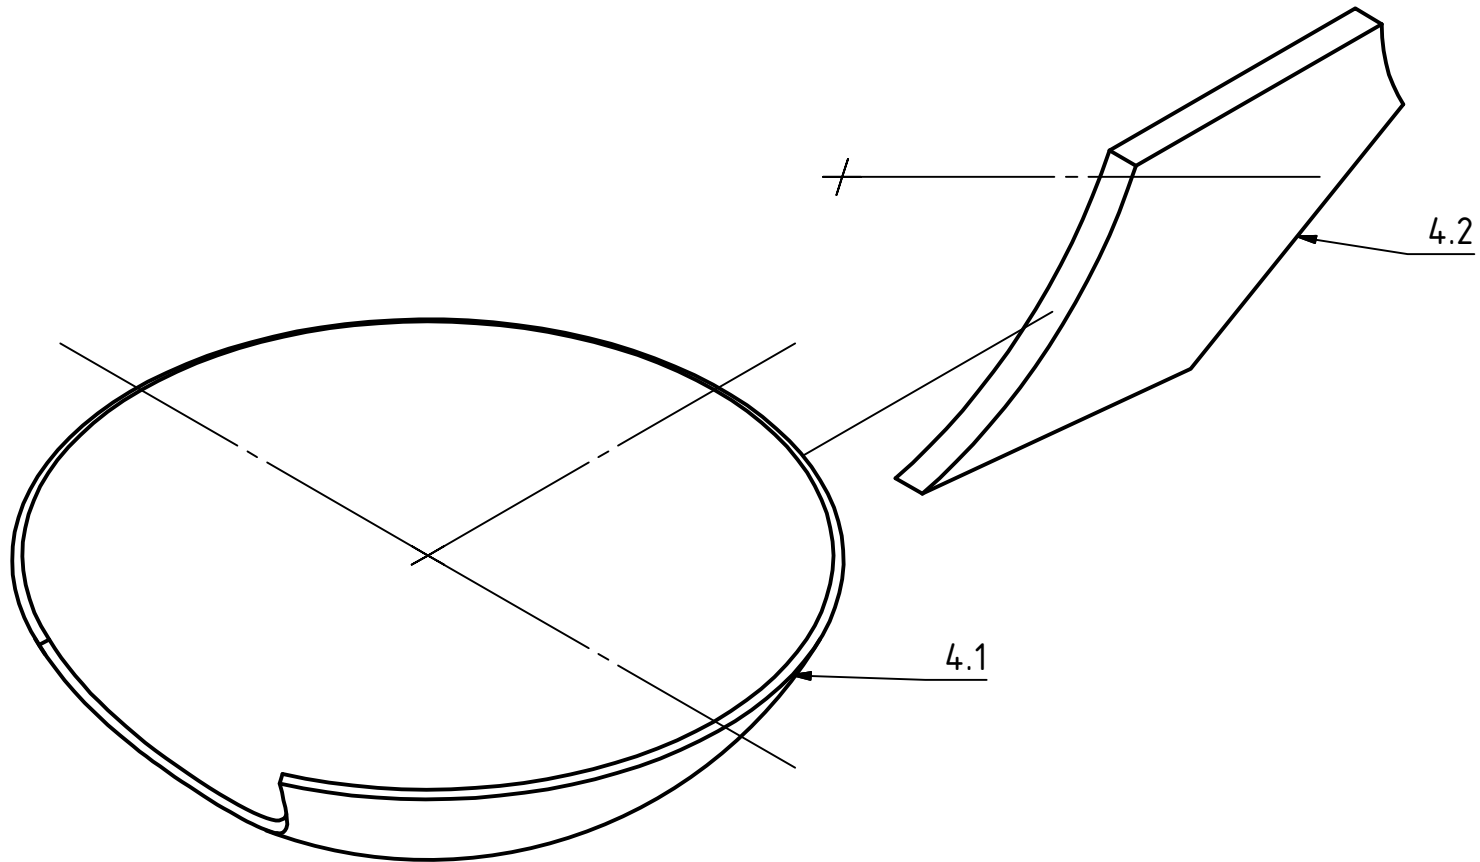

PROJECT		CREATED BY	APPROVED BY	DATE	VERSION
PROJECT NAME		D.MOSQUERA	A. MORILLO	20-05-21	1.0
PART NAME		FILE NAME			PART CODE
Spoon		oseg_hww_Spoon-one.iam			4.2
DEVELOPED BY	REDESIGNED BY	SUPPORTED BY	DOC. TYPE	MATERIAL	QUANTITY
	 OPEN SOURCE ECOLOGY GERMANY		ASSEMBLY		12
UNICEF	OSEG	E.ON STIFTUNG	LICENCE	SCALE	SHEET
			CC-BY-SA 4.0	1:4	33 /38

PROJECT		CREATED BY	APPROVED BY	DATE	VERSION
PROJECT NAME		D.MOSQUERA	A. MORILLO	20-05-21	1.0
PART NAME		FILE NAME			PART CODE
Spoon		oseg_hww_Spoon-one.ipn			4.2
DEVELOPED BY	REDESIGNED BY	SUPPORTED BY	DOC. TYPE	MATERIAL	QUANTITY
			ASSEMBLY		12
	OPEN SOURCE ECOLOGY GERMANY		LICENCE	SCALE	SHEET
UNICEF	OSEG	E.ON STIFTUNG	CC-BY-SA 4.0	1:2	34 /38