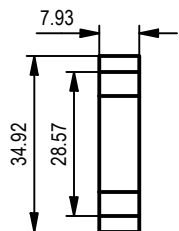

SECTION B-B
SCALE 1 / 1.5

PROJECT BEE HIVE	CREATED BY A. PARDO	APPROVED BY		
PART NAME BROOD FRAME C	PART CODE 6.3	DOCUMENT TYPE PART	MATERIAL WOOD	
 OPEN SOURCE ECOLOGY GERMANY	LICENSE 	FILE NAME BROOD FRAME C.ipt	VERSION 1.0	QUANTITY 1
		SCALE 1 / 1.5	SHEET 26/28	DATE 25/9/2020