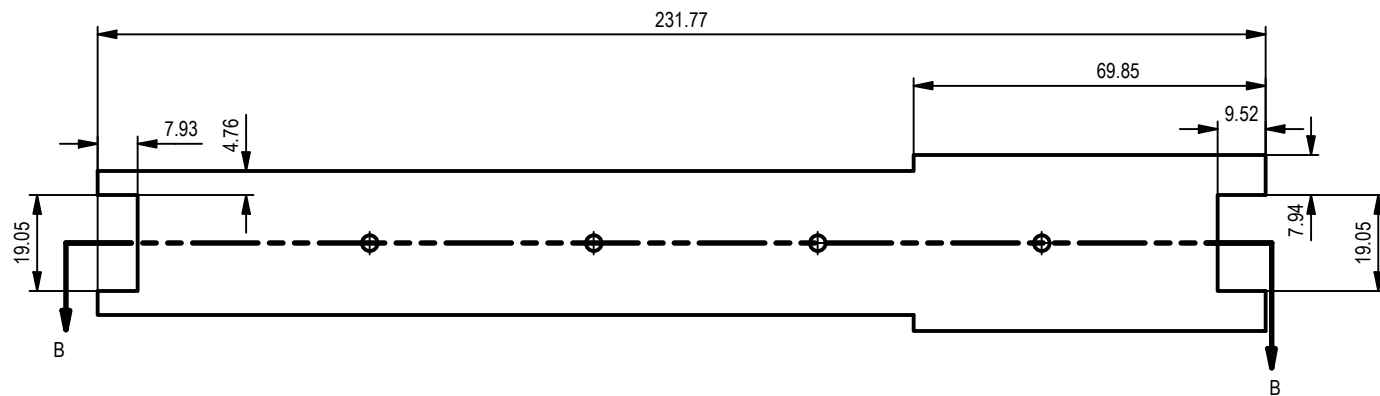

SECTION B-B
SCALE 1 / 1.5

PROJECT BEE HIVE	CREATED BY A. PARDO	APPROVED BY		
PART NAME BROOD FRAME C	PART CODE 6.3	DOCUMENT TYPE PART	MATERIAL WOOD	
 OPEN SOURCE ECOLOGY GERMANY	LICENSE 	FILE NAME BROOD FRAME C.ipt	VERSION 1.0	QUANTITY 1
		SCALE 1 / 1.5	SHEET 26/28	DATE 25/9/2020