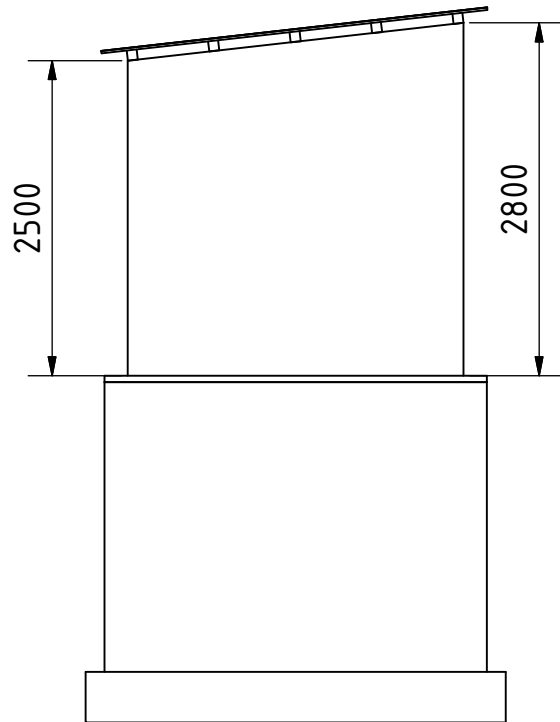

Note: All units in mm.

PROJECT Pit for Waste Disposal in rural areas	CREATED BY J. Zeron	APPROVED BY A. Morillo	DATE 25/08/2021	VERSION 1.0
PART NAME	FILE NAME who_pwd_pit_for_waste_disposal_in_rural_areas.iam			POS A1
3D views	DEVELOPED BY	REDESIGNED BY	DOC. TYPE Assembly	MATERIAL
WORLD HEALTH ORGANIZATION	OHO e.V.		LICENCE CC-BY-SA 4.0	SCALE 1:100
			SHEET 1 / 17	QUANTITY

SIDE ( 1 : 60 )

Note: All units in mm.

PROJECT Pit for Waste Disposal in rural areas	CREATED BY J. Zeron	APPROVED BY A. Morillo	DATE 25/08/2021	VERSION 1.0
PART NAME 3D views	FILE NAME who_pwd_pit_for_waste_disposal_in_rural_areas.iam			POS A1
DEVELOPED BY WORLD HEALTH ORGANIZATION	REDESIGNED BY  OHO e.V.	DOC. TYPE Assembly	MATERIAL	QUANTITY
		LICENCE CC-BY-SA 4.0	SCALE 1:80	SHEET 2 / 17