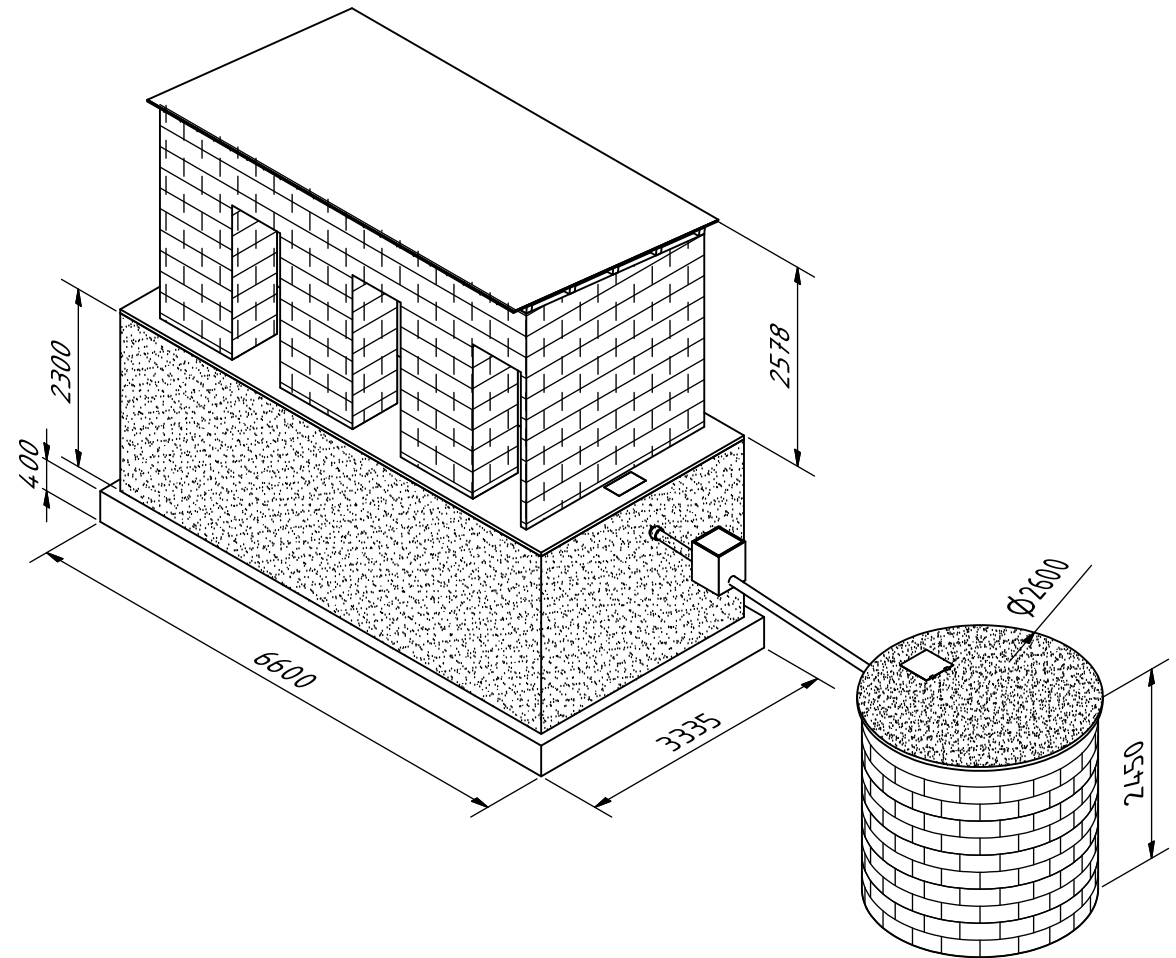

Note: All units in mm.

PROJECT Pit for Waste Disposal in rural areas	CREATED BY J. Zeron	APPROVED BY A. Morillo	DATE 25/08/2021	VERSION 1.0
PART NAME	FILE NAME who_pwd_pit_for_waste_disposal_in_rural_areas.iam			POS A1
3D views	DEVELOPED BY	REDESIGNED BY	DOC. TYPE Assembly	MATERIAL
WORLD HEALTH ORGANIZATION	OHO e.V.		LICENCE CC-BY-SA 4.0	SCALE 1:100
			SHEET 1 / 17	QUANTITY

SIDE ( 1 : 60 )

Note: All units in mm.

PROJECT Pit for Waste Disposal in rural areas	CREATED BY J. Zeron	APPROVED BY A. Morillo	DATE 25/08/2021	VERSION 1.0
PART NAME 3D views	FILE NAME who_pwd_pit_for_waste_disposal_in_rural_areas.iam			POS A1
DEVELOPED BY WORLD HEALTH ORGANIZATION	REDESIGNED BY  OHO e.V.	DOC. TYPE Assembly	MATERIAL	QUANTITY
		LICENCE CC-BY-SA 4.0	SCALE 1:80	SHEET 2 / 17