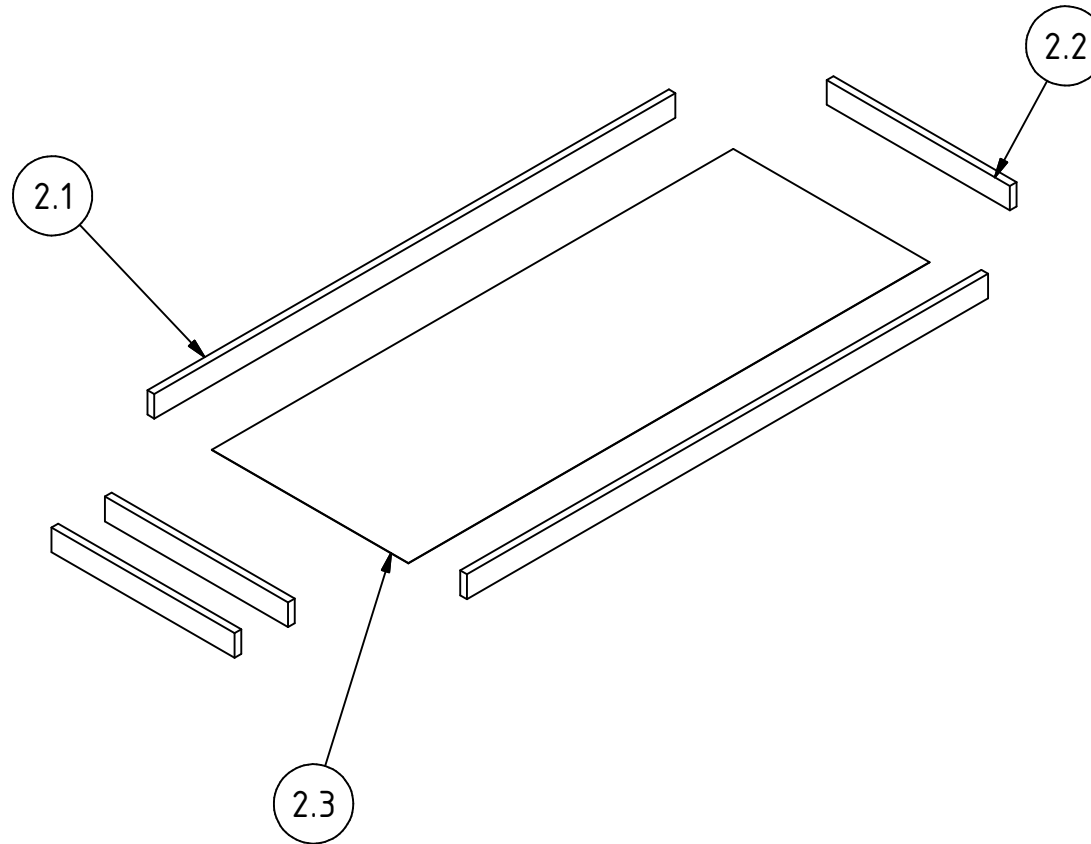

EXPLOSION (1 : 20)

PROJECT	CREATED BY	APPROVED BY	DATE	VERSION
Batch Tray Dryer	J. Zeron	A. Morillo	10/08/2021	1.0
PART NAME	FILE NAME			POS
tray	tray.ipn			2.0
DEVELOPED BY	REDESIGNED BY	DOC. TYPE	MATERIAL	QUANTITY
		Assembly		14
Practical Action	OHO e.V.	LICENCE	SCALE	SHEET
		CC-BY-SA 4.0	1:20	12 /28